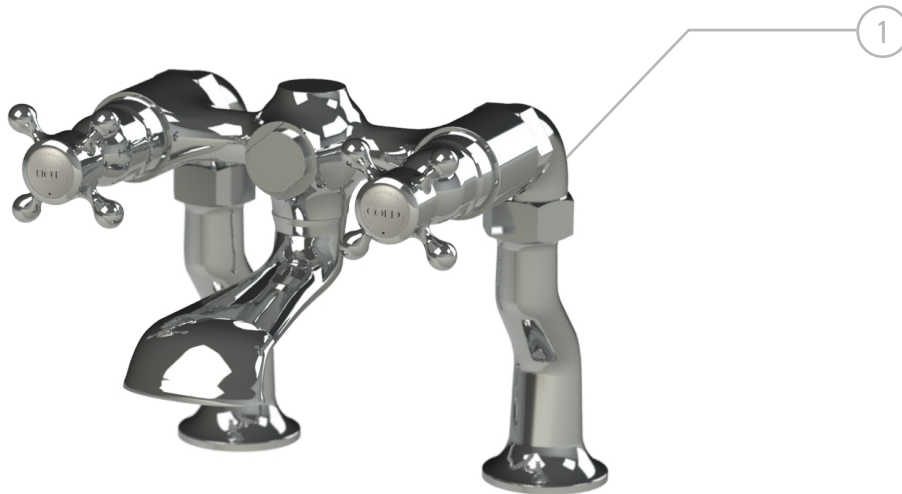

Technical Data Sheet

Henley
BASIN MONO MIXER - T261102

No.	Description	Code	Fixings Included	Gross Weight	Net Weight
1	PILLAR MOUNTED BATH FILLER	T263202	YES		

Finishes Available

Chrome

Dimensions

Pipe centres - range max/ min width	150mm/105mm/210mm
Spout length from pipe centres	160mm
Body width	200mm
Base width	50mm
Height	188mm
Handle length from pipe centres	n/a