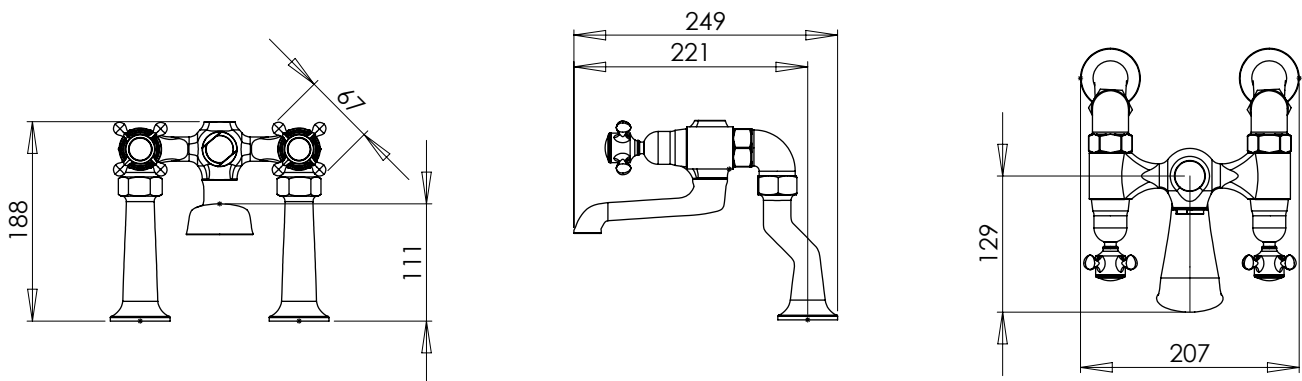

Technical Data Sheet

Henley
BASIN MONO MIXER - T261102

No.	Description	Code	Fixings Included	Gross Weight	Net Weight
1	PILLAR MOUNTED BATH FILLER	T263202	YES		

Finishes Available

Chrome

Dimensions

Pipe centres - range max/ min width	150mm/105mm/210mm
Spout length from pipe centres	160mm
Body width	200mm
Base width	50mm
Height	188mm
Handle length from pipe centres	n/a

Diagrams not to scale
All dimensions in mm
tolerance of +5mm

Additional information

FAQ's