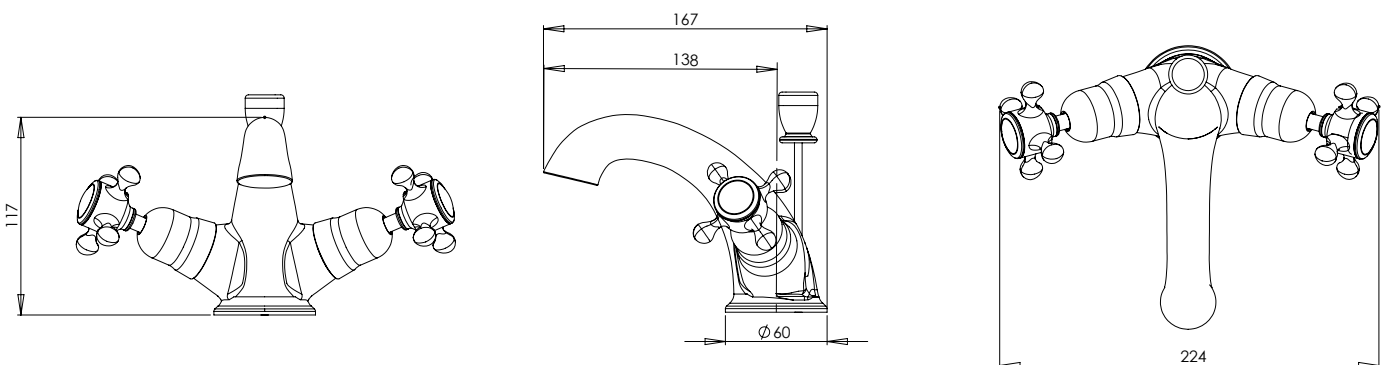

No.	Description	Code	Fixings Included	Gross Weight	Net Weight
1	BASIN MONO MIXER	T261102	YES		

Finishes Available

Chrome

Dimensions

Diagrams not to scale
All dimensions in mm
tolerance of +5mm

Additional information