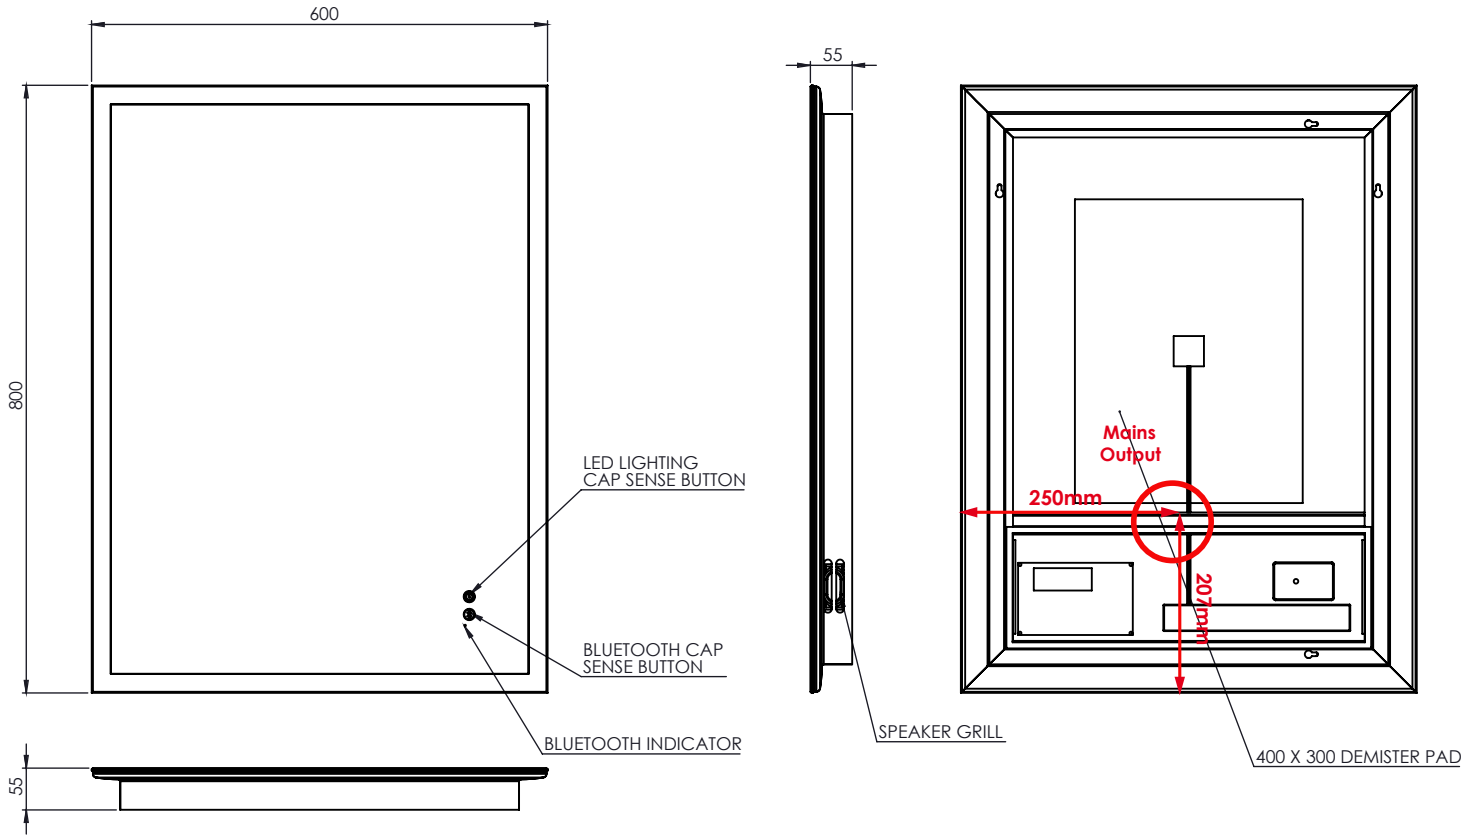

**FO80AL - FORTE ILLUMINATED MIRROR WITH BLUETOOTH SPEAKER**

**FEATURES**

- LED Technology
- IR Sensor
- Heated Demister
- Bluetooth Speaker
- IP44 Rated

**DIMENSIONS**

**FAQ**

**Is the mirror IP44 rated?** Yes it can be placed in Zone 2.

**Can the mirror be hung portrait & Landscape?** Yes.

**What size fuse should I use?** We cannot recommend fuse size as each installation is different a qualified electrician should be consulted in accordance with IEE 7671.

**Is the mirror fitted with a mains cable?** Yes the cable length is 500mm.

**What is the wattage of the light?** 9.28W

**What is the wattage of the demister pad?** 39.38W

**Can the LED lighting be replaced?** Yes we offer spares and instruction on how to replace them.