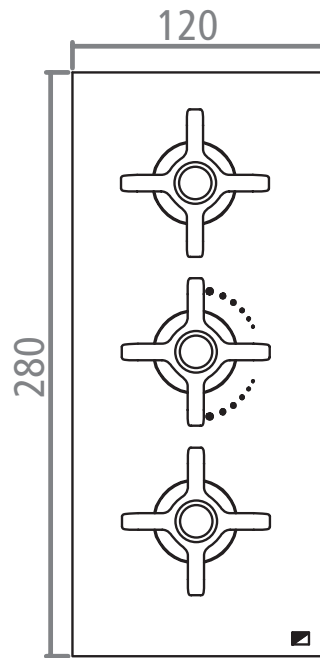

ROPER RHODES

TECHNICAL INFORMATION - DIMENSIONS

Wessex concealed inline triple control
SV6605

Recess depth 70 - 90mm