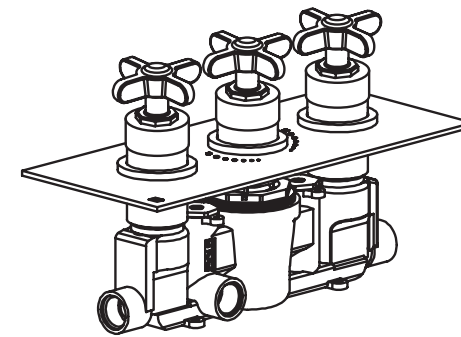

ROPER RHODES

TECHNICAL INFORMATION - DIMENSIONS

Wessex concealed inline triple control
SV6605

Recess depth 70 - 90mm