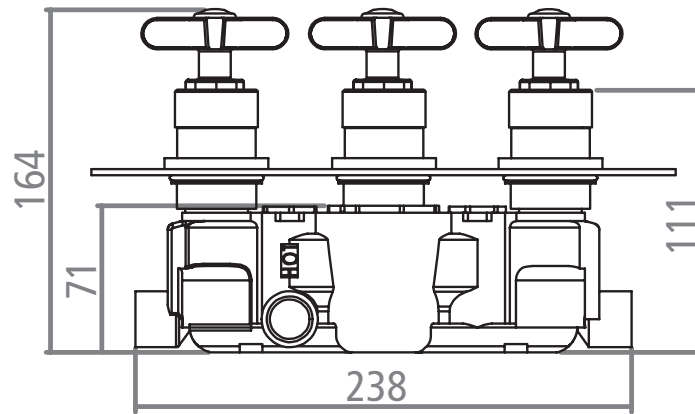

ROPER RHODES

TECHNICAL INFORMATION - DIMENSIONS

Wessex concealed inline triple control
SV6605

Recess depth 70 - 90mm