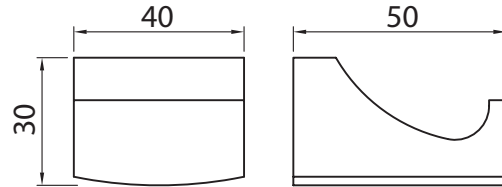

Diagrams not to scale
All dimensions in mm
tolerance of +5mm

No.	Description	Code	Fixings Included
1	Parade	9816.02/9818.02/9822.02/9820.02/9824.02	

9816.02 Toothbrush holder

9818.02 Toilet roll holder

9822.02 Towel ring

9820.02 Robe Hook

9824.02 Towel Rail

Dimensions

Diagrams not to scale
All dimensions in mm
tolerance of +5mm

Additional information

FAQ's

No.	Description	Code	Fixings Included
1	Pace	2716.02/2718.02/2722.02/2720.02/2724.02	