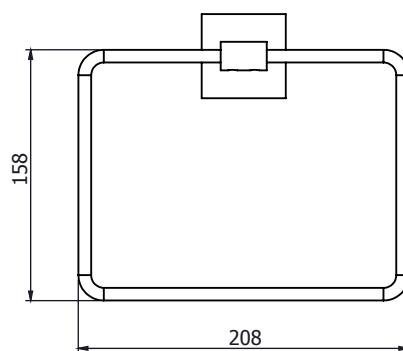

9820.02 Robe Hook

9824.02 Towel Rail

Dimensions

Diagrams not to scale
All dimensions in mm
tolerance of +5mm

Additional information

FAQ's

No.	Description	Code	Fixings Included
1	Pace	2716.02/2718.02/2722.02/2720.02/2724.02	

2716.02 Toothbrush holder

2718.02 Toilet roll holder

2722.02 Towel ring

2720.02 Robe Hook

2724.02 Towel Rail

Dimensions

Diagrams not to scale
All dimensions in mm
tolerance of +5mm

Additional information

FAQ's

No.	Description	Code	Fixings Included
1	Venue	4716.02/4718.02/4720.02/4722.02/2724.02	

4716.02 Toothbrush holder

4718.02 Toilet roll holder

4722.02 Towel ring

4720.02 Robe Hook

2724.02 Towel Rail

Dimensions

Diagrams not to scale
All dimensins in mm
tolerance of +5mm

Additional information

FAQ's