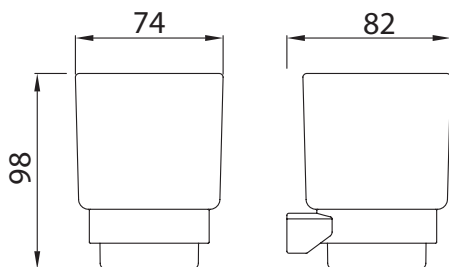

Diagrams not to scale
All dimensions in mm
tolerance of +5mm

No.	Description	Code	Fixings Included
1	Parade	9816.02/9818.02/9822.02/9820.02/9824.02	

9816.02 Toothbrush holder

9818.02 Toilet roll holder

9822.02 Towel ring

9820.02 Robe Hook

9824.02 Towel Rail

Dimensions

Diagrams not to scale
All dimensions in mm
tolerance of +5mm

Additional information

FAQ's

No.	Description	Code	Fixings Included
1	Pace	2716.02/2718.02/2722.02/2720.02/2724.02	

2716.02 Toothbrush holder

2718.02 Toilet roll holder

2722.02 Towel ring

2720.02 Robe Hook

2724.02 Towel Rail

Dimensions

Diagrams not to scale
All dimensions in mm
tolerance of +5mm

Additional information

Diagrams not to scale
All dimensins in mm
tolerance of +5mm

Additional information

FAQ's