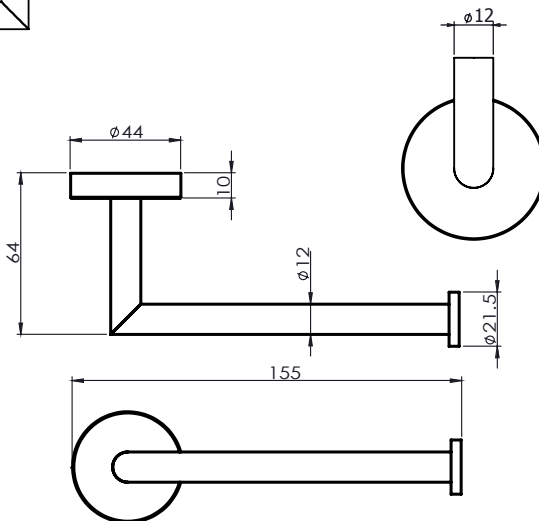

9820.02 Robe Hook

9824.02 Towel Rail

Dimensions

Diagrams not to scale
All dimensions in mm
tolerance of +5mm

Additional information

FAQ's

No.	Description	Code	Fixings Included
1	Pace	2716.02/2718.02/2722.02/2720.02/2724.02	

2716.02 Toothbrush holder

2718.02 Toilet roll holder

2722.02 Towel ring

2720.02 Robe Hook

2724.02 Towel Rail

Dimensions

Diagrams not to scale
All dimensions in mm
tolerance of +5mm

Additional information

FAQ's

No.	Description	Code	Fixings Included
1	Venue	4716.02/4718.02/4720.02/4722.02/2724.02	

4716.02 Toothbrush holder

4718.02 Toilet roll holder

4722.02 Towel ring

4720.02 Robe Hook

2724.02 Towel Rail

Dimensions

Diagrams not to scale
All dimensins in mm
tolerance of +5mm

Additional information

FAQ's