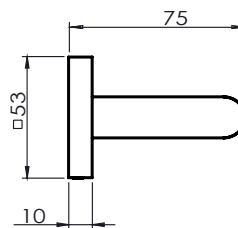

9820.02 Robe Hook

9824.02 Towel Rail

Dimensions

Diagrams not to scale
All dimensions in mm
tolerance of +5mm

Additional information

FAQ's

No.	Description	Code	Fixings Included
1	Pace	2716.02/2718.02/2722.02/2720.02/2724.02	

2716.02 Toothbrush holder

2718.02 Toilet roll holder

2722.02 Towel ring

2720.02 Robe Hook

2724.02 Towel Rail

Dimensions

Diagrams not to scale
All dimensions in mm
tolerance of +5mm

Additional information

FAQ's

No.	Description	Code	Fixings Included
1	Venue	4716.02/4718.02/4720.02/4722.02/2724.02	

4716.02 Toothbrush holder

4718.02 Toilet roll holder

4722.02 Towel ring

4720.02 Robe Hook

2724.02 Towel Rail

Dimensions

Diagrams not to scale
All dimensins in mm
tolerance of +5mm

Additional information

FAQ's