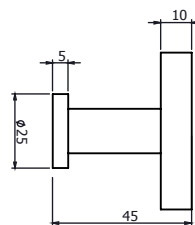

9820.02 Robe Hook

9824.02 Towel Rail

Dimensions

Diagrams not to scale
All dimensions in mm
tolerance of +5mm

Additional information

FAQ's

No.	Description	Code	Fixings Included
1	Pace	2716.02/2718.02/2722.02/2720.02/2724.02	

2716.02 Toothbrush holder

2718.02 Toilet roll holder

2722.02 Towel ring

2720.02 Robe Hook

2724.02 Towel Rail

Dimensions

Diagrams not to scale
All dimensions in mm
tolerance of +5mm

Additional information

FAQ's

No.	Description	Code	Fixings Included
1	Venue	4716.02/4718.02/4720.02/4722.02/2724.02	

4716.02 Toothbrush holder

4718.02 Toilet roll holder

4722.02 Towel ring

4720.02 Robe Hook

2724.02 Towel Rail

Dimensions

Diagrams not to scale
All dimensins in mm
tolerance of +5mm

Additional information

FAQ's