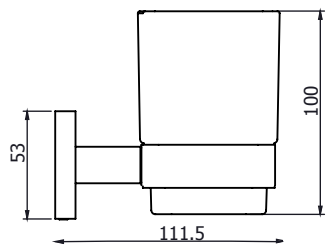

9820.02 Robe Hook

9824.02 Towel Rail

Dimensions

Diagrams not to scale
All dimensions in mm
tolerance of +5mm

Additional information

FAQ's

No.	Description	Code	Fixings Included
1	Pace	2716.02/2718.02/2722.02/2720.02/2724.02	

2716.02 Toothbrush holder

2718.02 Toilet roll holder

2722.02 Towel ring

2720.02 Robe Hook

2724.02 Towel Rail

Dimensions

Diagrams not to scale
All dimensions in mm
tolerance of +5mm

Additional information

FAQ's

No.	Description	Code	Fixings Included
1	Venue	4716.02/4718.02/4720.02/4722.02/2724.02	

4716.02 Toothbrush holder

4718.02 Toilet roll holder

4722.02 Towel ring

4720.02 Robe Hook

2724.02 Towel Rail

Dimensions

Diagrams not to scale
All dimensins in mm
tolerance of +5mm

Additional information

FAQ's