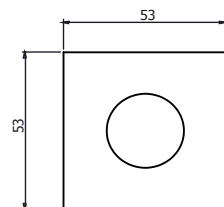

9820.02 Robe Hook

9824.02 Towel Rail

Dimensions

Diagrams not to scale
All dimensions in mm
tolerance of +5mm

Additional information

FAQ's

No.	Description	Code	Fixings Included
1	Pace	2716.02/2718.02/2722.02/2720.02/2724.02	

2716.02 Toothbrush holder

2718.02 Toilet roll holder

2722.02 Towel ring

2720.02 Robe Hook

2724.02 Towel Rail

Dimensions

Diagrams not to scale
All dimensions in mm
tolerance of +5mm

Additional information

FAQ's

No.	Description	Code	Fixings Included
1	Venue	4716.02/4718.02/4720.02/4722.02/2724.02	

4716.02 Toothbrush holder

4718.02 Toilet roll holder

4722.02 Towel ring

4720.02 Robe Hook

2724.02 Towel Rail

Dimensions

Diagrams not to scale
All dimensins in mm
tolerance of +5mm

Additional information

FAQ's