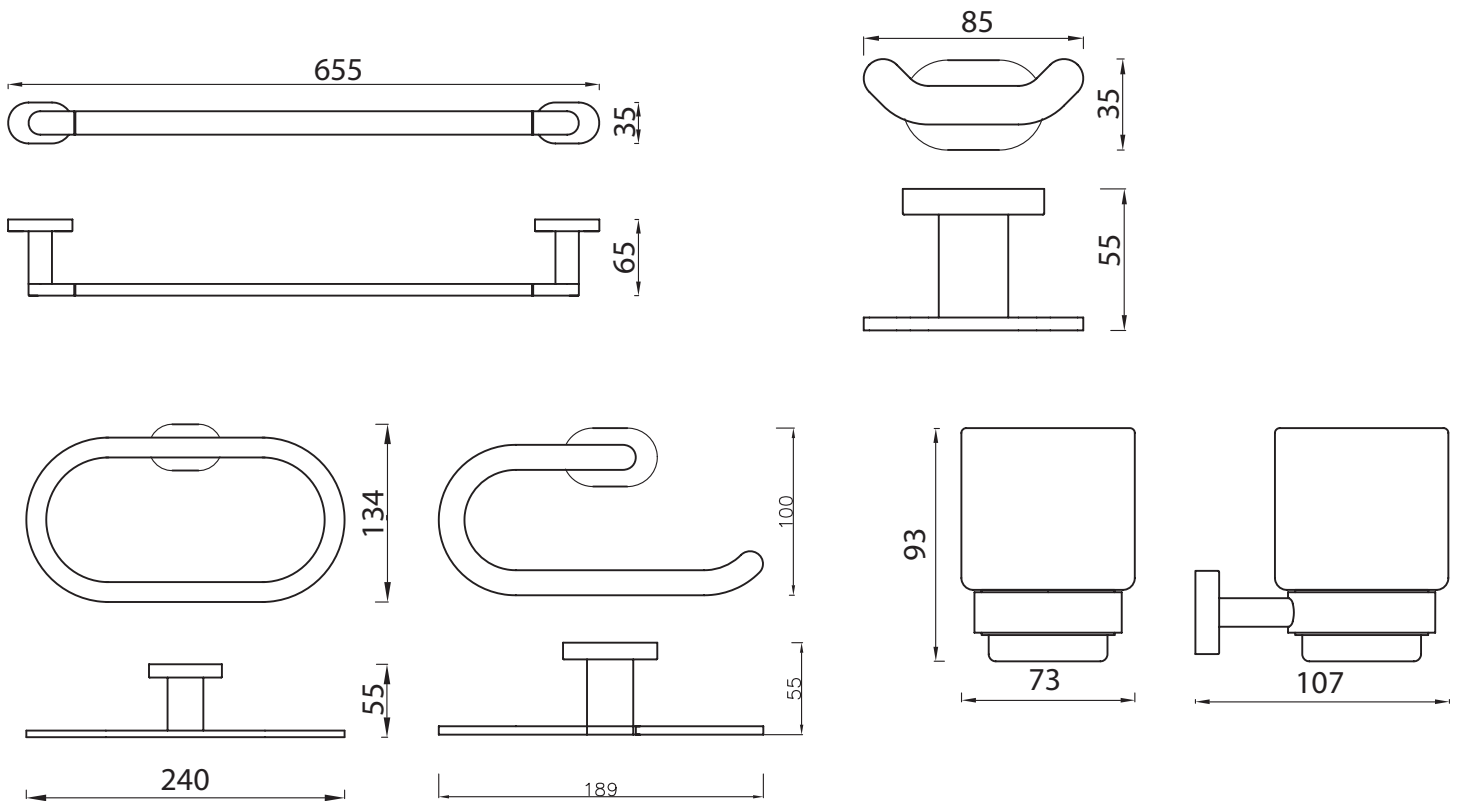

No.	Description	Code	Fixings Included
1	Arena	5716.02/5718.02/5720.02/5722.02/5724.02	

5716.02 Toothbrush holder

5718.02 Toilet roll holder

5722.02 Towel ring

5720.02 Robe Hook

5724.02 Towel Rail

Dimensions

Diagrams not to scale
All dimensions in mm
tolerance of +5mm

No.	Description	Code	Fixings Included
1	Parade	9816.02/9818.02/9822.02/9820.02/9824.02	

9816.02 Toothbrush holder

9818.02 Toilet roll holder

9822.02 Towel ring

9820.02 Robe Hook

9824.02 Towel Rail

Dimensions

Diagrams not to scale
All dimensions in mm
tolerance of +5mm

Additional information

FAQ's

No.	Description	Code	Fixings Included
1	Pace	2716.02/2718.02/2722.02/2720.02/2724.02	

2716.02 Toothbrush holder

2718.02 Toilet roll holder

2722.02 Towel ring

2720.02 Robe Hook

2724.02 Towel Rail

Dimensions

Diagrams not to scale
All dimensions in mm
tolerance of +5mm

Additional information