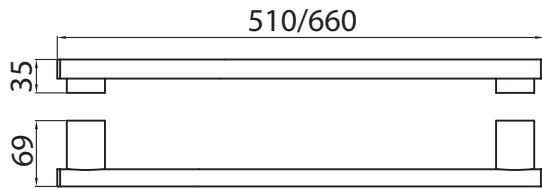

No.	Description	Code	Fixings Included
1	Arena	5716.02/5718.02/5720.02/5722.02/5724.02	

5716.02 Toothbrush holder

5718.02 Toilet roll holder

5722.02 Towel ring

5720.02 Robe Hook

5724.02 Towel Rail

Dimensions

Diagrams not to scale
All dimensions in mm
tolerance of +5mm

No.	Description	Code	Fixings Included
1	Parade	9816.02/9818.02/9822.02/9820.02/9824.02	

9816.02 Toothbrush holder

9818.02 Toilet roll holder

9822.02 Towel ring

9820.02 Robe Hook

9824.02 Towel Rail

Dimensions

Diagrams not to scale
All dimensions in mm
tolerance of +5mm

Additional information

FAQ's

No.	Description	Code	Fixings Included
1	Pace	2716.02/2718.02/2722.02/2720.02/2724.02	

2716.02 Toothbrush holder

2718.02 Toilet roll holder

2722.02 Towel ring

2720.02 Robe Hook

2724.02 Towel Rail

Dimensions

Diagrams not to scale
All dimensions in mm
tolerance of +5mm

Additional information