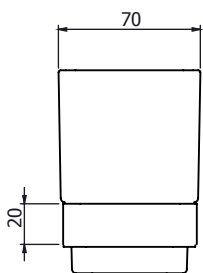

9820.02 Robe Hook

9824.02 Towel Rail

Dimensions

Diagrams not to scale
All dimensions in mm
tolerance of +5mm

Additional information

FAQ's

No.	Description	Code	Fixings Included
1	Pace	2716.02/2718.02/2722.02/2720.02/2724.02	

2716.02 Toothbrush holder

2718.02 Toilet roll holder

2722.02 Towel ring

2720.02 Robe Hook

2724.02 Towel Rail

Dimensions

Diagrams not to scale
All dimensions in mm
tolerance of +5mm

Additional information

FAQ's

No.	Description	Code	Fixings Included
1	Venue	4716.02/4718.02/4720.02/4722.02/2724.02	

4716.02 Toothbrush holder

4718.02 Toilet roll holder

4722.02 Towel ring

4720.02 Robe Hook

2724.02 Towel Rail

Dimensions

Diagrams not to scale
All dimensins in mm
tolerance of +5mm

Additional information

FAQ's