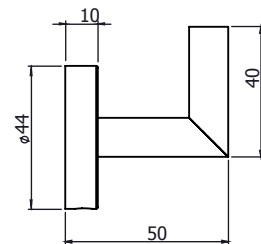

9820.02 Robe Hook

9824.02 Towel Rail

Dimensions

Diagrams not to scale
All dimensions in mm
tolerance of +5mm

Additional information

FAQ's

No.	Description	Code	Fixings Included
1	Pace	2716.02/2718.02/2722.02/2720.02/2724.02	

2716.02 Toothbrush holder

2718.02 Toilet roll holder

2722.02 Towel ring

2720.02 Robe Hook

2724.02 Towel Rail

Dimensions

Diagrams not to scale
All dimensions in mm
tolerance of +5mm

Additional information

FAQ's

No.	Description	Code	Fixings Included
1	Venue	4716.02/4718.02/4720.02/4722.02/2724.02	

4716.02 Toothbrush holder

4718.02 Toilet roll holder

4722.02 Towel ring

4720.02 Robe Hook

2724.02 Towel Rail

Dimensions

Diagrams not to scale
All dimensins in mm
tolerance of +5mm

Additional information

FAQ's