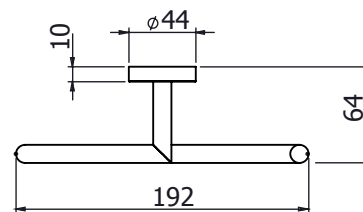

9820.02 Robe Hook

9824.02 Towel Rail

Dimensions

Diagrams not to scale
All dimensions in mm
tolerance of +5mm

Additional information

FAQ's

No.	Description	Code	Fixings Included
1	Pace	2716.02/2718.02/2722.02/2720.02/2724.02	

2716.02 Toothbrush holder

2718.02 Toilet roll holder

2722.02 Towel ring

2720.02 Robe Hook

2724.02 Towel Rail

Dimensions

Diagrams not to scale
All dimensions in mm
tolerance of +5mm

Additional information

FAQ's

No.	Description	Code	Fixings Included
1	Venue	4716.02/4718.02/4720.02/4722.02/2724.02	

4716.02 Toothbrush holder

4718.02 Toilet roll holder

4722.02 Towel ring

4720.02 Robe Hook

2724.02 Towel Rail

Dimensions

Diagrams not to scale
All dimensins in mm
tolerance of +5mm

Additional information

FAQ's