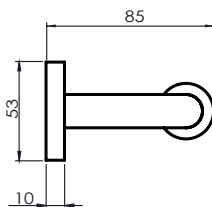

9820.02 Robe Hook

9824.02 Towel Rail

Dimensions

Diagrams not to scale
All dimensions in mm
tolerance of +5mm

Additional information

FAQ's

No.	Description	Code	Fixings Included
1	Pace	2716.02/2718.02/2722.02/2720.02/2724.02	

2716.02 Toothbrush holder

2718.02 Toilet roll holder

2722.02 Towel ring

2720.02 Robe Hook

2724.02 Towel Rail

Dimensions

Diagrams not to scale
All dimensions in mm
tolerance of +5mm

Additional information

FAQ's

No.	Description	Code	Fixings Included
1	Venue	4716.02/4718.02/4720.02/4722.02/2724.02	

4716.02 Toothbrush holder

4718.02 Toilet roll holder

4722.02 Towel ring

4720.02 Robe Hook

2724.02 Towel Rail

Dimensions

Diagrams not to scale
All dimensins in mm
tolerance of +5mm

Additional information

FAQ's