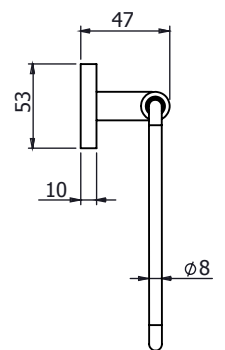

9820.02 Robe Hook

9824.02 Towel Rail

Dimensions

Diagrams not to scale
All dimensions in mm
tolerance of +5mm

Additional information

FAQ's

No.	Description	Code	Fixings Included
1	Pace	2716.02/2718.02/2722.02/2720.02/2724.02	

2716.02 Toothbrush holder

2718.02 Toilet roll holder

2722.02 Towel ring

2720.02 Robe Hook

2724.02 Towel Rail

Dimensions

Diagrams not to scale
All dimensions in mm
tolerance of +5mm

Additional information

FAQ's

No.	Description	Code	Fixings Included
1	Venue	4716.02/4718.02/4720.02/4722.02/2724.02	

4716.02 Toothbrush holder

4718.02 Toilet roll holder

4722.02 Towel ring

4720.02 Robe Hook

2724.02 Towel Rail

Dimensions

Diagrams not to scale
All dimensins in mm
tolerance of +5mm

Additional information

FAQ's