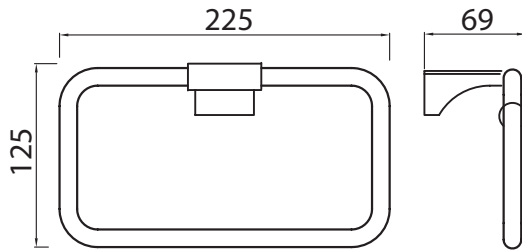

No.	Description	Code	Fixings Included
1	Arena	5716.02/5718.02/5720.02/5722.02/5724.02	

5716.02 Toothbrush holder

5718.02 Toilet roll holder

5722.02 Towel ring

5720.02 Robe Hook

5724.02 Towel Rail

Dimensions

Diagrams not to scale
All dimensions in mm
tolerance of +5mm

No.	Description	Code	Fixings Included
1	Parade	9816.02/9818.02/9822.02/9820.02/9824.02	

9816.02 Toothbrush holder

9818.02 Toilet roll holder

9822.02 Towel ring

9820.02 Robe Hook

9824.02 Towel Rail

Dimensions

Diagrams not to scale
All dimensions in mm
tolerance of +5mm

Additional information

FAQ's

No.	Description	Code	Fixings Included
1	Pace	2716.02/2718.02/2722.02/2720.02/2724.02	

2716.02 Toothbrush holder

2718.02 Toilet roll holder

2722.02 Towel ring

2720.02 Robe Hook

2724.02 Towel Rail

Dimensions

Diagrams not to scale
All dimensions in mm
tolerance of +5mm

Additional information