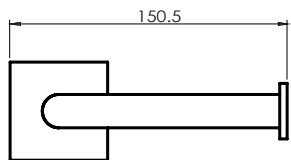

9820.02 Robe Hook

9824.02 Towel Rail

Dimensions

Diagrams not to scale
All dimensions in mm
tolerance of +5mm

Additional information

FAQ's

No.	Description	Code	Fixings Included
1	Pace	2716.02/2718.02/2722.02/2720.02/2724.02	

2716.02 Toothbrush holder

2718.02 Toilet roll holder

2722.02 Towel ring

2720.02 Robe Hook

2724.02 Towel Rail

Dimensions

Diagrams not to scale
All dimensions in mm
tolerance of +5mm

Additional information

FAQ's

No.	Description	Code	Fixings Included
1	Venue	4716.02/4718.02/4720.02/4722.02/2724.02	

4716.02 Toothbrush holder

4718.02 Toilet roll holder

4722.02 Towel ring

4720.02 Robe Hook

2724.02 Towel Rail

Dimensions

Diagrams not to scale
All dimensins in mm
tolerance of +5mm

Additional information

FAQ's