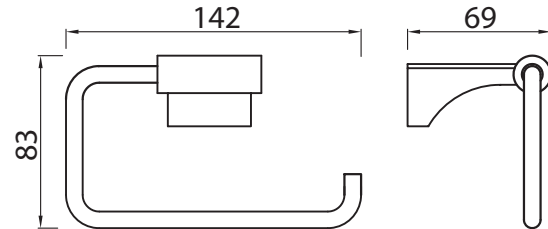

No.	Description	Code	Fixings Included
1	Arena	5716.02/5718.02/5720.02/5722.02/5724.02	

5716.02 Toothbrush holder

5718.02 Toilet roll holder

5722.02 Towel ring

5720.02 Robe Hook

5724.02 Towel Rail

Dimensions

Diagrams not to scale
All dimensions in mm
tolerance of +5mm

No.	Description	Code	Fixings Included
1	Parade	9816.02/9818.02/9822.02/9820.02/9824.02	

9816.02 Toothbrush holder

9818.02 Toilet roll holder

9822.02 Towel ring

9820.02 Robe Hook

9824.02 Towel Rail

Dimensions

Diagrams not to scale
All dimensions in mm
tolerance of +5mm

Additional information

FAQ's

No.	Description	Code	Fixings Included
1	Pace	2716.02/2718.02/2722.02/2720.02/2724.02	

2716.02 Toothbrush holder

2718.02 Toilet roll holder

2722.02 Towel ring

2720.02 Robe Hook

2724.02 Towel Rail

Dimensions

Diagrams not to scale
All dimensions in mm
tolerance of +5mm

Additional information