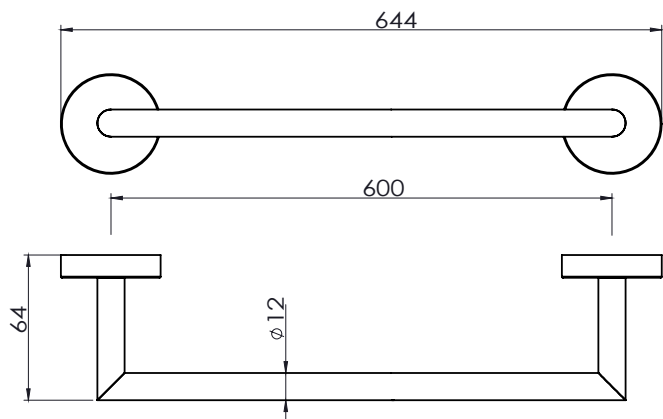

9820.02 Robe Hook

9824.02 Towel Rail

Dimensions

Diagrams not to scale
All dimensions in mm
tolerance of +5mm

Additional information

FAQ's

No.	Description	Code	Fixings Included
1	Pace	2716.02/2718.02/2722.02/2720.02/2724.02	

2716.02 Toothbrush holder

2718.02 Toilet roll holder

2722.02 Towel ring

2720.02 Robe Hook

2724.02 Towel Rail

Dimensions

Diagrams not to scale
All dimensions in mm
tolerance of +5mm

Additional information

FAQ's

No.	Description	Code	Fixings Included
1	Venue	4716.02/4718.02/4720.02/4722.02/2724.02	

4716.02 Toothbrush holder

4718.02 Toilet roll holder

4722.02 Towel ring

4720.02 Robe Hook

2724.02 Towel Rail

Dimensions

Diagrams not to scale
All dimensins in mm
tolerance of +5mm

Additional information

FAQ's