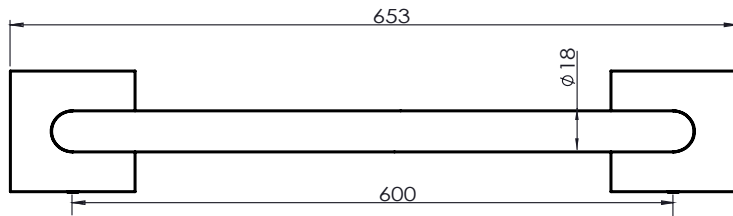

9820.02 Robe Hook

9824.02 Towel Rail

Dimensions

Diagrams not to scale
All dimensions in mm
tolerance of +5mm

Additional information

FAQ's

No.	Description	Code	Fixings Included
1	Pace	2716.02/2718.02/2722.02/2720.02/2724.02	

2716.02 Toothbrush holder

2718.02 Toilet roll holder

2722.02 Towel ring

2720.02 Robe Hook

2724.02 Towel Rail

Dimensions

Diagrams not to scale
All dimensions in mm
tolerance of +5mm

Additional information

FAQ's

No.	Description	Code	Fixings Included
1	Venue	4716.02/4718.02/4720.02/4722.02/2724.02	

4716.02 Toothbrush holder

4718.02 Toilet roll holder

4722.02 Towel ring

4720.02 Robe Hook

2724.02 Towel Rail

Dimensions