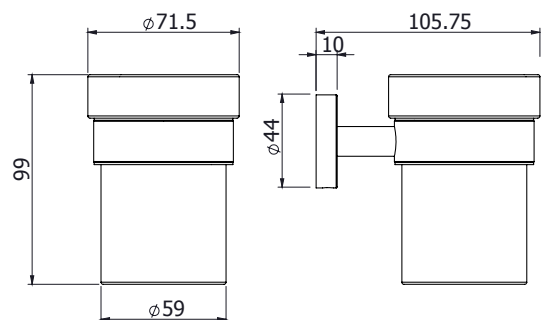

9820.02 Robe Hook

9824.02 Towel Rail

Dimensions

Diagrams not to scale
All dimensions in mm
tolerance of +5mm

Additional information

FAQ's

No.	Description	Code	Fixings Included
1	Pace	2716.02/2718.02/2722.02/2720.02/2724.02	

2716.02 Toothbrush holder

2718.02 Toilet roll holder

2722.02 Towel ring

2720.02 Robe Hook

2724.02 Towel Rail

Dimensions

Diagrams not to scale
All dimensions in mm
tolerance of +5mm

Additional information

FAQ's

No.	Description	Code	Fixings Included
1	Venue	4716.02/4718.02/4720.02/4722.02/2724.02	

4716.02 Toothbrush holder

4718.02 Toilet roll holder

4722.02 Towel ring

4720.02 Robe Hook

2724.02 Towel Rail

Dimensions

Diagrams not to scale
All dimensins in mm
tolerance of +5mm

Additional information

FAQ's