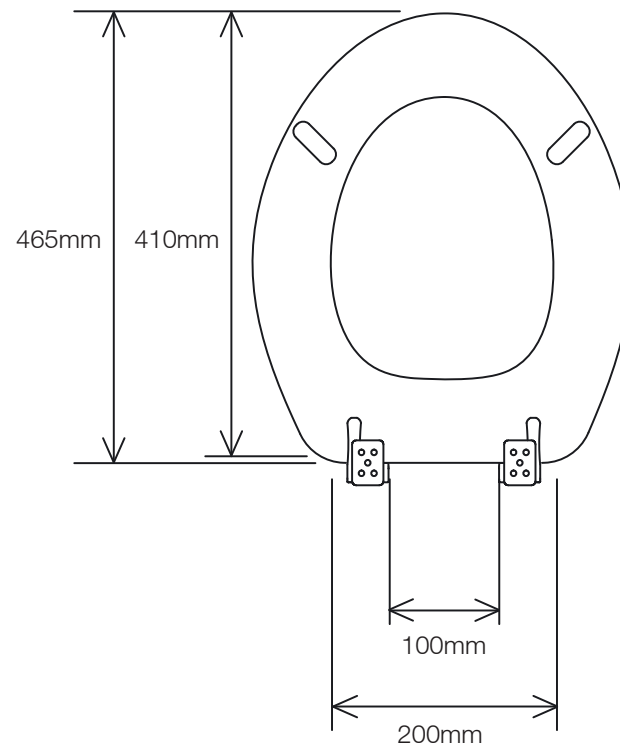

TECHNICAL INFORMATION - DIMENSIONS

Traditional soft close toilet seat

8081MSC / 8081ASC / 8081LISC / 8081HOSC / 8081ASSC / 8081NOSC / 8081BSC

general seat dimensions

max/min fixing adjustment