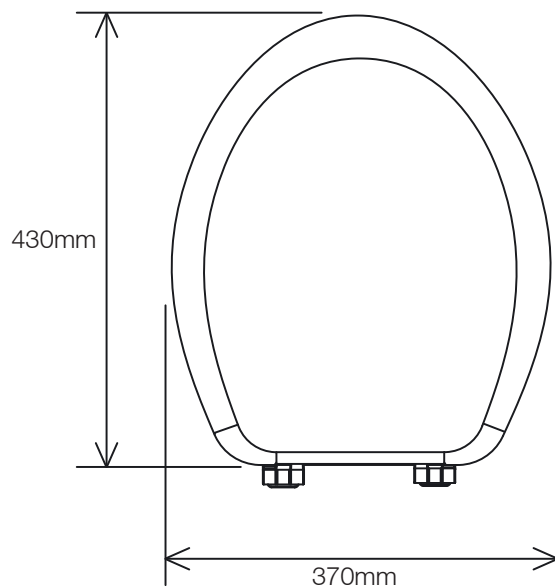

TECHNICAL INFORMATION - DIMENSIONS

Traditional soft close toilet seat

8081MSC / 8081ASC / 8081LISC / 8081HOSC / 8081ASSC / 8081NOSC / 8081BSC

general seat dimensions

max/min fixing adjustment