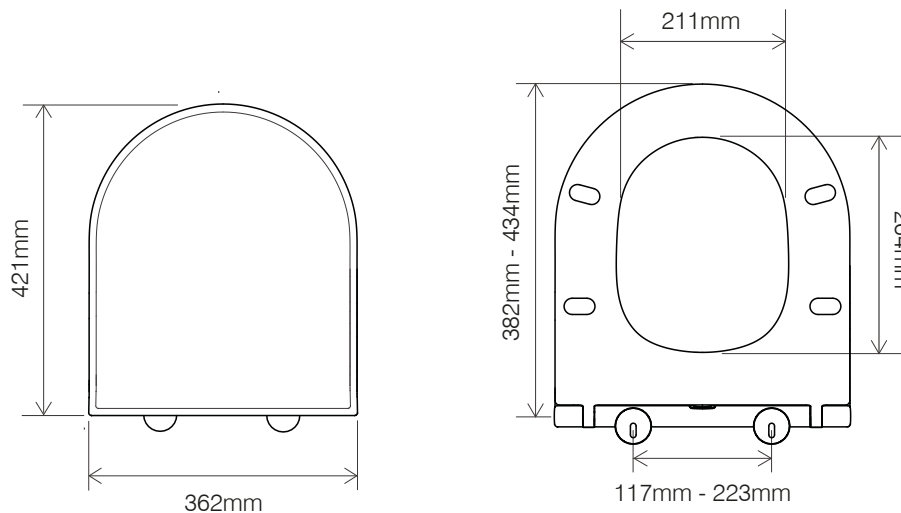

TECHNICAL DATA SHEET

Widcombe Soft Close Toilet Seat - WSCTS-SF

ROPER RHODES®

NO.	Description	Product Code	Fixings included	Gross Weight	Net Weight
1	Widcombe Thermoset Toilet Seat	WSCTS-SF	YES	2KG	N/A

DIMENSIONS - PRODUCT CODE

DIAGRAMS NOT TO SCALE | ALL DIMENSIONS IN MM | TOLERANCE OF ± 5 MM
ALL PRODUCTS CONFORM TO THE BRITISH FIXING STANDARDS

*Dimensions are subject to change, customers are advised to measure actual product before commencing installation.

**Fixing point dimensions are for guidance only/the positions of wall fixing must be checked when product is received.

FAQs

Q - What's the maximum test load of the seat?

A - 150kg

Q - What are the fixings made from?

A - Stainless Steel Cover Plates/Screws, Nylon Anchor Plates, Rubber Washers, Rubber Fixing Plugs.

Q - How thick is the seat?

A - 38mm