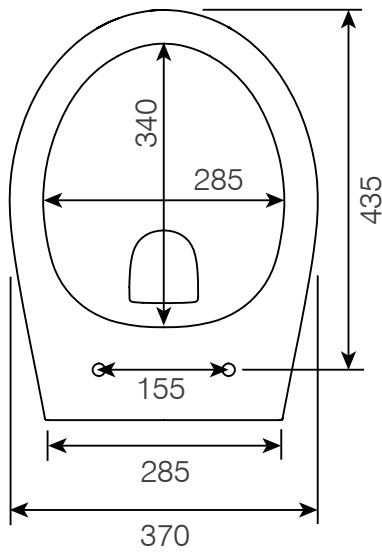

TECHNICAL DATA SHEET

Paradigm Comfort Back To Wall WC Pan - PCHBW PAN

ROPER RHODES®

| NO. | Description | Product Code | Fixings included | Gross Weight |
|-----|------------------------|--------------|------------------|--------------|
| 1 | Soft Close Toilet Seat | DC14030 | YES | 2KG |
| 2 | Back to Wall WC | PCHBW PAN | YES | 27KG |

Floor Fixings

- 1. 2x Nylon Floor Bracket
- 2. 4x Stainless Steel Screws
- 3. 2x Nylon Screw Plugs
- 4. 2x Nylon Screw Collars
- 5. 2x Nylon Collar Caps (Metalic Finish)

Spare Code: SP14211

DIMENSIONS

DIAGRAMS NOT TO SCALE | ALL DIMENSIONS IN MM TOLERANCE OF ± 5MM
ALL PRODUCTS CONFORM TO BRITISH STANDARDS

*Dimensions are subject to change, customers are advised to measure actual product before commencing installation.
**Fixing point dimensions are for guidance only. The positions of fixings must be checked when product is received.

| Key Dimensions Descriptions | Key Dimensions (mm) |
|-------------------------------------|---------------------|
| Front to Back Footprint | 315mm |
| Left to Right Footprint | 220mm |
| Bowl Front to Back | 340mm |
| Bowl Left to Right | 285mm |
| Pan Height | 450mm |
| Pan Overall front to Back | 490mm |
| Centre Flush Inlet to Floor | 385mm |
| Centre Waste Outlet to Floor | 180mm |
| Width of Void | 180mm |
| Is there a Ceramic Brace Bar | No |
| Distance from Spigot to back of Pan | 150mm |