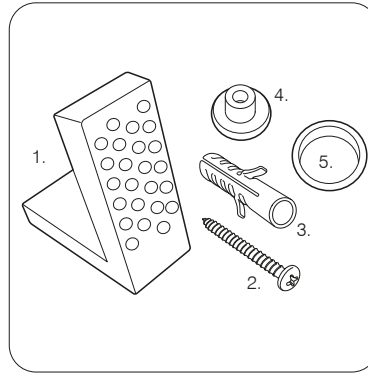

TECHNICAL DATA SHEET

Paradigm Comfort Back To Wall WC Pan - PCHBW PAN

ROPER RHODES®

| NO. | Description | Product Code | Fixings included | Gross Weight |
|-----|------------------------|--------------|------------------|--------------|
| 1 | Soft Close Toilet Seat | DC14030 | YES | 2KG |
| 2 | Back to Wall WC | PCHBW PAN | YES | 27KG |

Floor Fixings

- 1. 2x Nylon Floor Bracket
- 2. 4x Stainless Steel Screws
- 3. 2x Nylon Screw Plugs
- 4. 2x Nylon Screw Collars
- 5. 2x Nylon Collar Caps (Metalic Finish)

Spare Code: SP14211

DIMENSIONS

DIAGRAMS NOT TO SCALE | ALL DIMENSIONS IN MM TOLERANCE OF ± 5MM
ALL PRODUCTS CONFORM TO BRITISH STANDARDS

*Dimensions are subject to change, customers are advised to measure actual product before commencing installation.
**Fixing point dimensions are for guidance only. The positions of fixings must be checked when product is received.

| Key Dimensions Descriptions | Key Dimensions (mm) |
|-------------------------------------|---------------------|
| Front to Back Footprint | 315mm |
| Left to Right Footprint | 220mm |
| Bowl Front to Back | 340mm |
| Bowl Left to Right | 285mm |
| Pan Height | 450mm |
| Pan Overall front to Back | 490mm |
| Centre Flush Inlet to Floor | 385mm |
| Centre Waste Outlet to Floor | 180mm |
| Width of Void | 180mm |
| Is there a Ceramic Brace Bar | No |
| Distance from Spigot to back of Pan | 150mm |