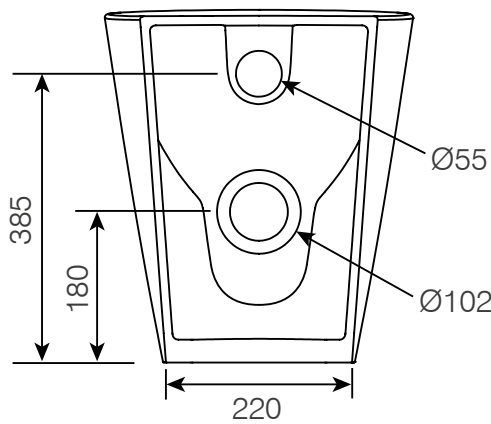

TECHNICAL DATA SHEET

Paradigm Comfort Back To Wall WC Pan - PCHBW PAN

ROPER RHODES®

| NO. | Description | Product Code | Fixings included | Gross Weight |
|-----|------------------------|--------------|------------------|--------------|
| 1 | Soft Close Toilet Seat | DC14030 | YES | 2KG |
| 2 | Back to Wall WC | PCHBW PAN | YES | 27KG |

Floor Fixings

- 1. 2x Nylon Floor Bracket
- 2. 4x Stainless Steel Screws
- 3. 2x Nylon Screw Plugs
- 4. 2x Nylon Screw Collars
- 5. 2x Nylon Collar Caps (Metalic Finish)

Spare Code: SP14211

DIMENSIONS

DIAGRAMS NOT TO SCALE | ALL DIMENSIONS IN MM TOLERANCE OF ± 5MM
ALL PRODUCTS CONFORM TO BRITISH STANDARDS

*Dimensions are subject to change, customers are advised to measure actual product before commencing installation.
**Fixing point dimensions are for guidance only. The positions of fixings must be checked when product is received.

| Key Dimensions Descriptions | Key Dimensions (mm) |
|-------------------------------------|---------------------|
| Front to Back Footprint | 315mm |
| Left to Right Footprint | 220mm |
| Bowl Front to Back | 340mm |
| Bowl Left to Right | 285mm |
| Pan Height | 450mm |
| Pan Overall front to Back | 490mm |
| Centre Flush Inlet to Floor | 385mm |
| Centre Waste Outlet to Floor | 180mm |
| Width of Void | 180mm |
| Is there a Ceramic Brace Bar | No |
| Distance from Spigot to back of Pan | 150mm |