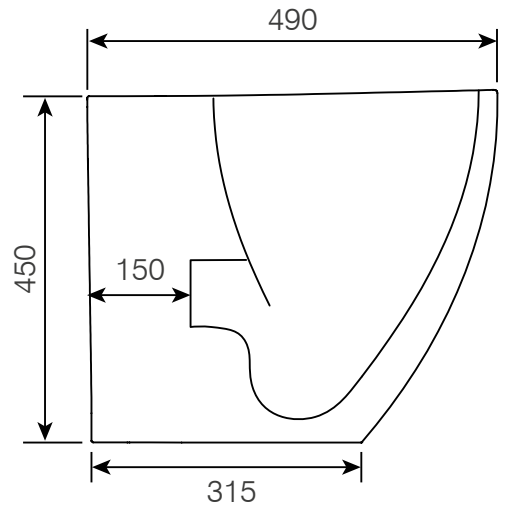

TECHNICAL DATA SHEET

Paradigm Comfort Back To Wall WC Pan - PCHBW PAN

ROPER RHODES®

| NO. | Description | Product Code | Fixings included | Gross Weight |
|-----|------------------------|--------------|------------------|--------------|
| 1 | Soft Close Toilet Seat | DC14030 | YES | 2KG |
| 2 | Back to Wall WC | PCHBW PAN | YES | 27KG |

Floor Fixings

- 1. 2x Nylon Floor Bracket
- 2. 4x Stainless Steel Screws
- 3. 2x Nylon Screw Plugs
- 4. 2x Nylon Screw Collars
- 5. 2x Nylon Collar Caps (Metalic Finish)

Spare Code: SP14211

DIMENSIONS

DIAGRAMS NOT TO SCALE | ALL DIMENSIONS IN MM TOLERANCE OF ± 5MM
ALL PRODUCTS CONFORM TO BRITISH STANDARDS

*Dimensions are subject to change, customers are advised to measure actual product before commencing installation.
**Fixing point dimensions are for guidance only. The positions of fixings must be checked when product is received.

| Key Dimensions Descriptions | Key Dimensions (mm) |
|-------------------------------------|---------------------|
| Front to Back Footprint | 315mm |
| Left to Right Footprint | 220mm |
| Bowl Front to Back | 340mm |
| Bowl Left to Right | 285mm |
| Pan Height | 450mm |
| Pan Overall front to Back | 490mm |
| Centre Flush Inlet to Floor | 385mm |
| Centre Waste Outlet to Floor | 180mm |
| Width of Void | 180mm |
| Is there a Ceramic Brace Bar | No |
| Distance from Spigot to back of Pan | 150mm |