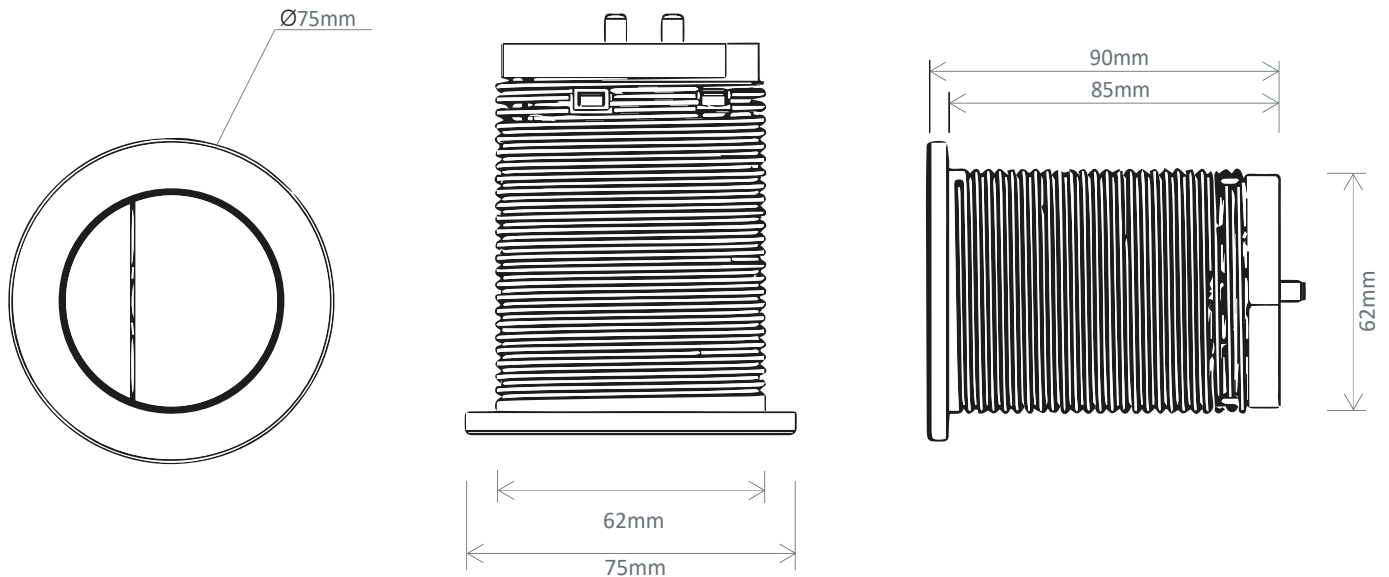

TECHNICAL DATA SHEET

Round Flush Buttons, Brushed Brass - TR9034

NO.	Description	Product Code	Fixings included	Gross Weight
1	Round Flush Button - Brushed Brass	TR9034	YES	0.2KG

DIMENSIONS

DIAGRAMS NOT TO SCALE | ALL DIMENSIONS IN MM TOLERANCE OF ± 5 MM
ALL PRODUCTS CONFORM TO BRITISH STANDARDS

*Dimensions are subject to change, customers are advised to measure actual product before commencing installation.

FAQs

Q - What material is this product made of?

A - ABS.

Q - Which concealed cisterns and Wall Hung WC Frames is this product compatible with?

A - This flush button is compatible with all dual flush pneumatic flushing cisterns.

- Compatible with following Roper Rhodes Group Products:

In-Wall Cistern - TR9009

Vortex Cistern Bottom Inlet - VOR790

Apex Cistern Side Inlet - TR9002

Comfort Height Cistern - TR9008

1.17m Wall Hung WC Frame - TR9006

1.0m Wall Hung WC Frame - TR9015

0.82m Wall Hung WC Frame - TR9005