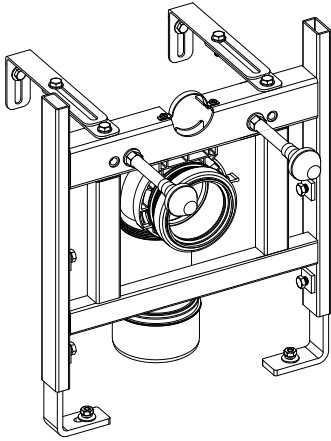

400MM WALL HUNG FRAME  
TR9018

No.	Description	Product Code	Fixings included
1	400mm Wall Hung Frame	TR9018	YES

- Allows Wall Hung Pans to be used in narrow furniture units
- 400mm width
- Adjustable depth: 200 – 335mm
- Adjustable height legs (200mm adjustment)
- Compatible with Torrent, Apex, and Comfort cisterns
- Brackets, fixings and 1st fix protective covers included
- Suitable for Wall Hung Pans and Bidets

Dimensions:

\* Depending on bracket combination used

FAQs

**Is the frame supplied with a flush plate?** - No, but a range of push plates are available separately.

**Can a flush plate be mounted on top?** - Yes, the flush plate can be mounted on the front or top of the cistern.

**Can the waste pipe be routed out to the side of the frame?** - Yes, with a minimum distance of 170mm from wall to the front of the frame.

**Q - What weight has the frame been tested to?** - All wall hung WC frames are designed and tested to 400kg.