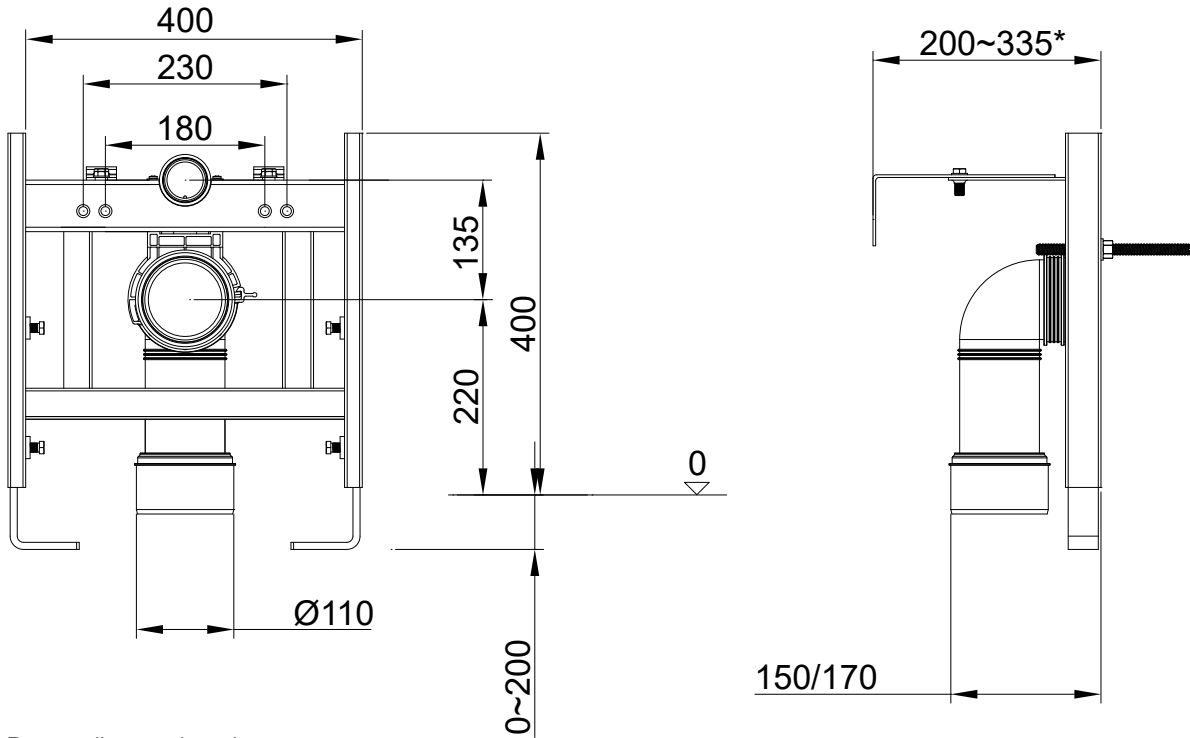

400MM WALL HUNG FRAME  
TR9018

No.	Description	Product Code	Fixings included
1	400mm Wall Hung Frame	TR9018	YES

- Allows Wall Hung Pans to be used in narrow furniture units
- 400mm width
- Adjustable depth: 200 – 335mm
- Adjustable height legs (200mm adjustment)
- Compatible with Torrent, Apex, and Comfort cisterns
- Brackets, fixings and 1st fix protective covers included
- Suitable for Wall Hung Pans and Bidets

Dimensions:

\* Depending on bracket combination used

FAQs

**Is the frame supplied with a flush plate?** - No, but a range of push plates are available separately.

**Can a flush plate be mounted on top?** - Yes, the flush plate can be mounted on the front or top of the cistern.

**Can the waste pipe be routed out to the side of the frame?** - Yes, with a minimum distance of 170mm from wall to the front of the frame.

**Q - What weight has the frame been tested to?** - All wall hung WC frames are designed and tested to 400kg.