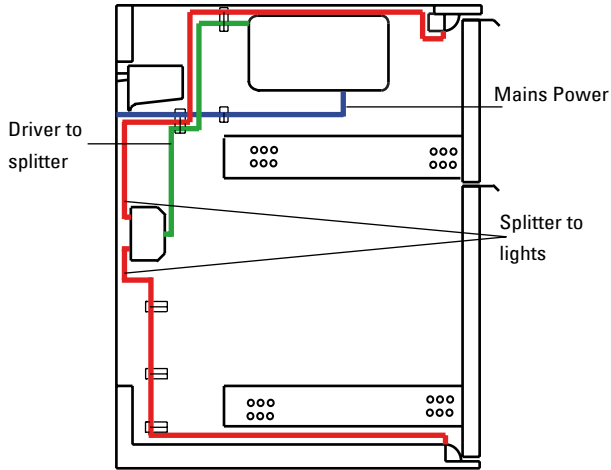

Information - Lighting Kit

Power Consumption

Standby: 0.5W
600 Kit - 12W
800 Kit - 16.8W
1000 Kit - 21.6W
1200 Kit - 26.4W
LED light durability tested to 12000 hours

Dimensions - Ceramic Basin 600

Diagrams not to scale
All dimensions in mm
tolerance of +5mm