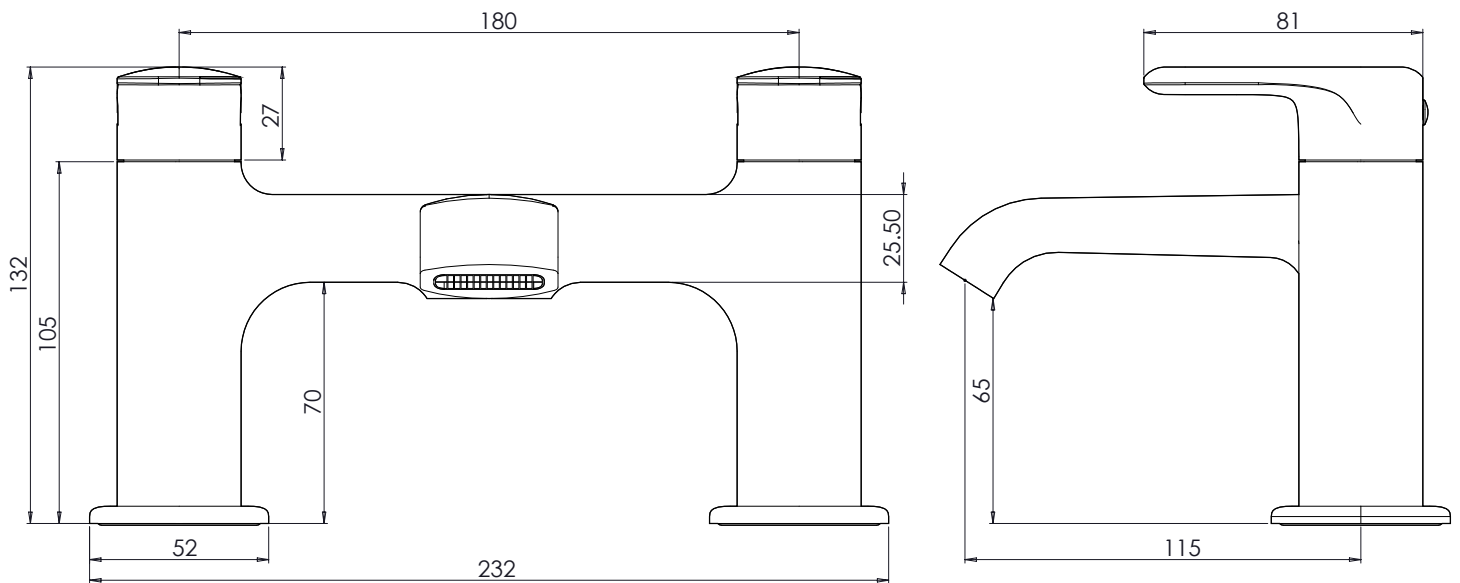

Technical Data Sheet

ROPER RHODES®

Scape Deck Mounted Bath Filler - T353202

No.	Description	Code	Fixings Included
1	Scape Deck Mounted Bath Filler	T353202	YES

Min Pressure:	0.2bar
0.2bar	7.5 litres / min
0.3bar	10 litres / min
0.4bar	11.5 litres / min
0.5bar	13 litres / min
1bar	18.5 litres / min
2bar	26.5 litres / min

Dimensions:

Diagrams not to scale. All dimensions in mm (tolerance of +/-5mm)

*Dimensions are subject to change, customers are advised to measure actual product before commencing installation.

FAQs

What is the size of the tap tail connection? The tap tails have a standard 1/2" BSP fixing.

What bore is the tap tail? The tails have a 10mm internal bore.

What length are the tap tails? The tails are 300mm in length.

Does the tap come fitted with an aerator? Yes, the aerator comes pre-installed but can be replaced.