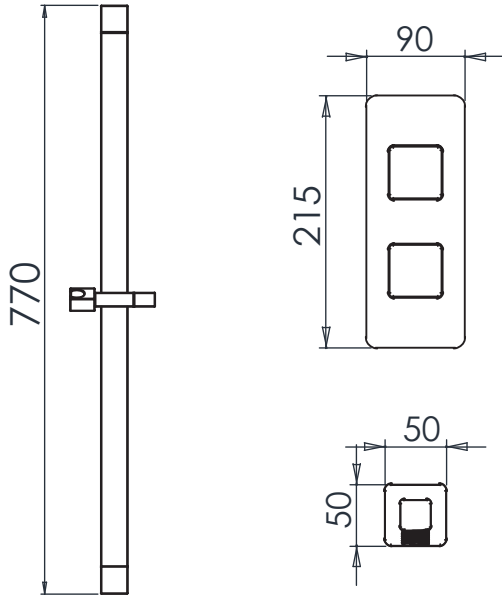

## Dimensions - SV4006

Diagrams not to scale. All dimensions in mm (tolerance of +/-5mm)

## Dimensions - SV4015

Diagrams not to scale. All dimensions in mm (tolerance of +/-5mm)

## Dimensions - SV4019

Diagrams not to scale. All dimensions in mm (tolerance of +/-5mm)

## Dimensions - SVSET174

Diagrams not to scale. All dimensions in mm (tolerance of +/-5mm)