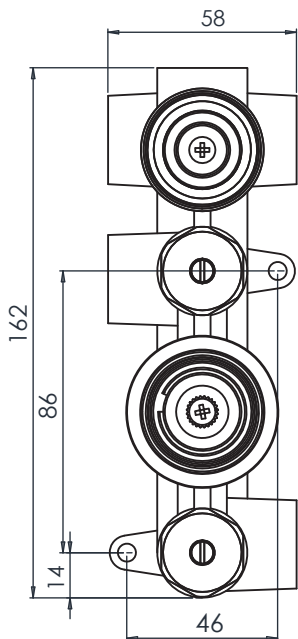

## Dimensions - SV4006

Diagrams not to scale. All dimensions in mm (tolerance of +/-5mm)

# ROPER RHODES®

Recite 2F Concealed shower Valve Black - SV4015

No.	Description	Code	Fixings Included
1	Recite 2F Concealed shower Valve CH	SV4015	YES

**FLOW RATE DATA IS TESTED UNDER LABORATORY CONDITIONS: ACTUAL FLOW RATE MAY VARY DEPENDING ON DOMESTIC SUPPLY AND ACCESSORIES**

## Dimensions - SV4015

Diagrams not to scale. All dimensions in mm (tolerance of +/-5mm)

## Dimensions - SV4019

Diagrams not to scale. All dimensions in mm (tolerance of +/-5mm)