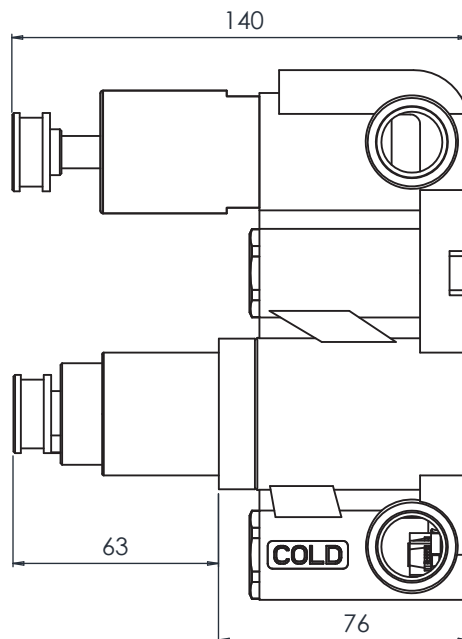

## Dimensions - SV4006

Diagrams not to scale. All dimensions in mm (tolerance of +/-5mm)

## Dimensions - SV4015

Diagrams not to scale. All dimensions in mm (tolerance of +/-5mm)

# ROPER RHODES®

Recite 2F Concealed shower Valve CH - SV4019

No.	Description	Code	Fixings Included
1	Recite 2F Concealed shower Valve Brass	SV4019	YES

**FLOW RATE DATA IS TESTED UNDER LABORATORY CONDITIONS: ACTUAL FLOW RATE MAY VARY DEPENDING ON DOMESTIC SUPPLY AND ACCESSORIES**

## Dimensions - SV4019

Diagrams not to scale. All dimensions in mm (tolerance of +/-5mm)