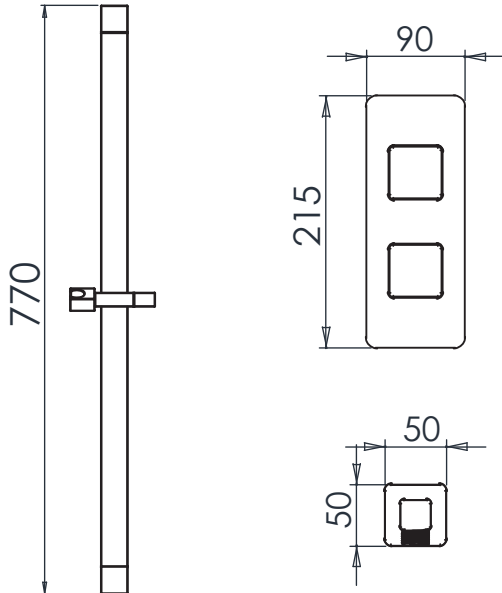

## Dimensions - SV4006

Diagrams not to scale. All dimensions in mm (tolerance of +/-5mm)

## Dimensions - SV4015

Diagrams not to scale. All dimensions in mm (tolerance of +/-5mm)

## Dimensions - SV4019

Diagrams not to scale. All dimensions in mm (tolerance of +/-5mm)

## Dimensions - SVSET165

Diagrams not to scale. All dimensions in mm (tolerance of +/-5mm)