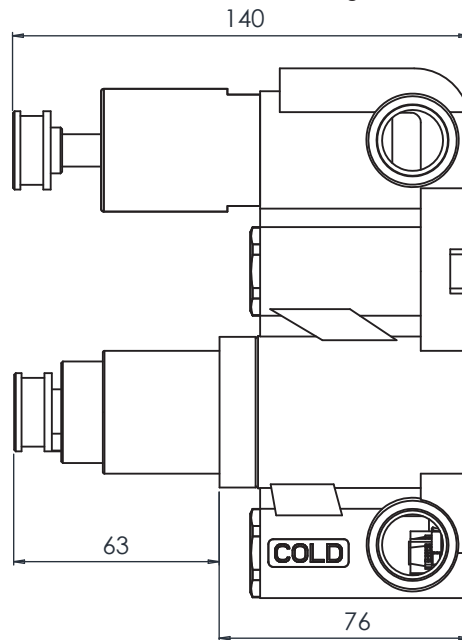

# ROPER RHODES®

Recite 2F Concealed shower Valve CH - SV4006

No.	Description	Code	Fixings Included
1	Recite 2F Concealed shower Valve CH	SV4006	YES

**FLOW RATE DATA IS TESTED UNDER LABORATORY CONDITIONS: ACTUAL FLOW RATE MAY VARY DEPENDING ON DOMESTIC SUPPLY AND ACCESSORIES**

## Dimensions - SV4006

Diagrams not to scale. All dimensions in mm (tolerance of +/-5mm)