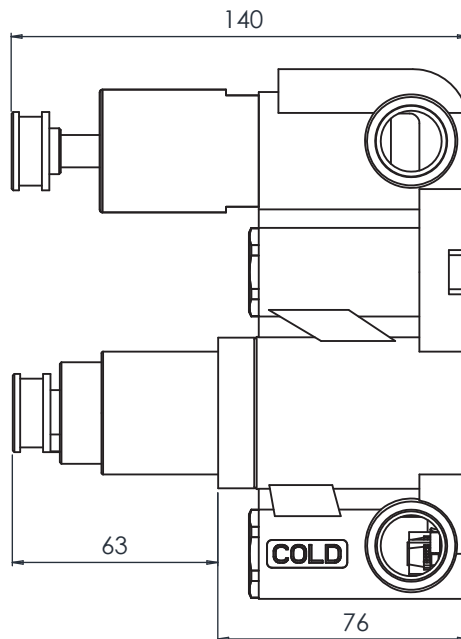

# ROPER RHODES®

Recite 2F Concealed shower Valve CH - SV4006

No.	Description	Code	Fixings Included
1	Recite 2F Concealed shower Valve CH	SV4006	YES

**FLOW RATE DATA IS TESTED UNDER LABORATORY CONDITIONS: ACTUAL FLOW RATE MAY VARY DEPENDING ON DOMESTIC SUPPLY AND ACCESSORIES**

## Dimensions - SV4006

Diagrams not to scale. All dimensions in mm (tolerance of +/-5mm)

# ROPER RHODES®

Recite 2F Concealed shower Valve Black - SV4015

No.	Description	Code	Fixings Included
1	Recite 2F Concealed shower Valve CH	SV4015	YES

**FLOW RATE DATA IS TESTED UNDER LABORATORY CONDITIONS: ACTUAL FLOW RATE MAY VARY DEPENDING ON DOMESTIC SUPPLY AND ACCESSORIES**

## Dimensions - SV4015

Diagrams not to scale. All dimensions in mm (tolerance of +/-5mm)