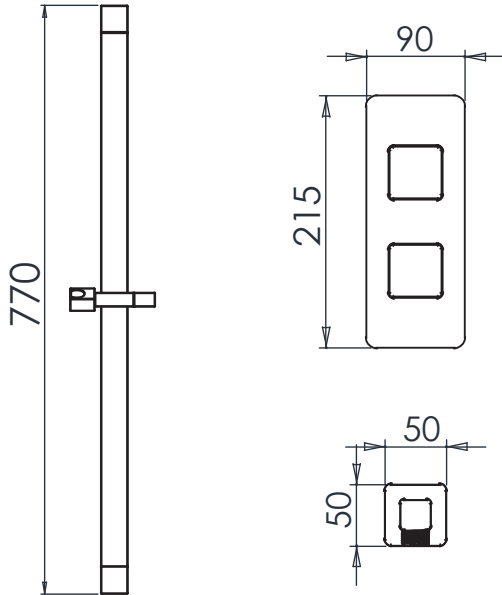

## Dimensions - SV4006

Diagrams not to scale. All dimensions in mm (tolerance of +/-5mm)

## Dimensions - SV4015

Diagrams not to scale. All dimensions in mm (tolerance of +/-5mm)

## Dimensions - SV4019

Diagrams not to scale. All dimensions in mm (tolerance of +/-5mm)

## Dimensions - SVSET153

Diagrams not to scale. All dimensions in mm (tolerance of +/-5mm)