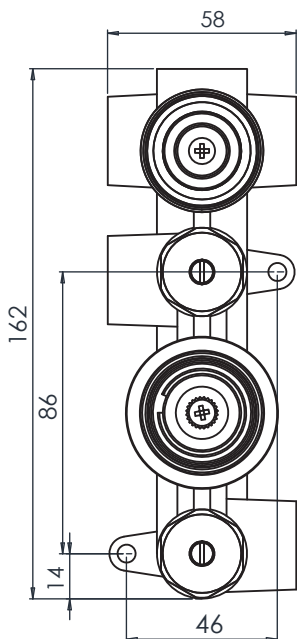

## Dimensions - SV4006

Diagrams not to scale. All dimensions in mm (tolerance of +/-5mm)

## Dimensions - SV4015

Diagrams not to scale. All dimensions in mm (tolerance of +/-5mm)

# ROPER RHODES®

Recite 2F Concealed shower Valve CH - SV4019

No.	Description	Code	Fixings Included
1	Recite 2F Concealed shower Valve Brass	SV4019	YES

**FLOW RATE DATA IS TESTED UNDER LABORATORY CONDITIONS: ACTUAL FLOW RATE MAY VARY DEPENDING ON DOMESTIC SUPPLY AND ACCESSORIES**

## Dimensions - SV4019

Diagrams not to scale. All dimensions in mm (tolerance of +/-5mm)