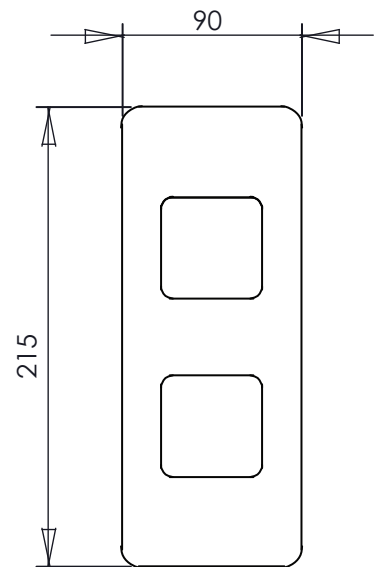

# ROPER RHODES®

Recite 2F Concealed shower Valve CH - SV4006

No.	Description	Code	Fixings Included
1	Recite 2F Concealed shower Valve CH	SV4006	YES

**FLOW RATE DATA IS TESTED UNDER LABORATORY CONDITIONS: ACTUAL FLOW RATE MAY VARY DEPENDING ON DOMESTIC SUPPLY AND ACCESSORIES**

## Dimensions - SV4006

Diagrams not to scale. All dimensions in mm (tolerance of +/-5mm)

## Dimensions - SV4015

Diagrams not to scale. All dimensions in mm (tolerance of +/-5mm)

## Dimensions - SV4019

Diagrams not to scale. All dimensions in mm (tolerance of +/-5mm)