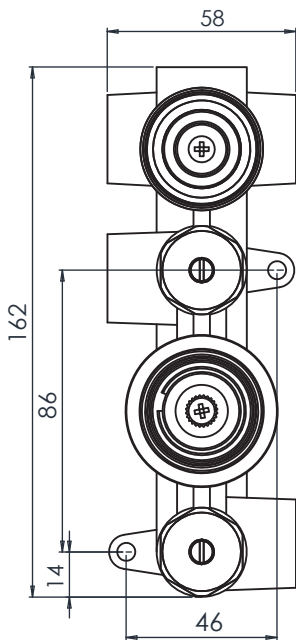

# ROPER RHODES®

Recite 2F Concealed shower Valve CH - SV4006

No.	Description	Code	Fixings Included
1	Recite 2F Concealed shower Valve CH	SV4006	YES

**FLOW RATE DATA IS TESTED UNDER LABORATORY CONDITIONS: ACTUAL FLOW RATE MAY VARY DEPENDING ON DOMESTIC SUPPLY AND ACCESSORIES**

## Dimensions - SV4006

Diagrams not to scale. All dimensions in mm (tolerance of +/-5mm)

## Dimensions - SV4015

Diagrams not to scale. All dimensions in mm (tolerance of +/-5mm)

## Dimensions - SV4019

Diagrams not to scale. All dimensions in mm (tolerance of +/-5mm)