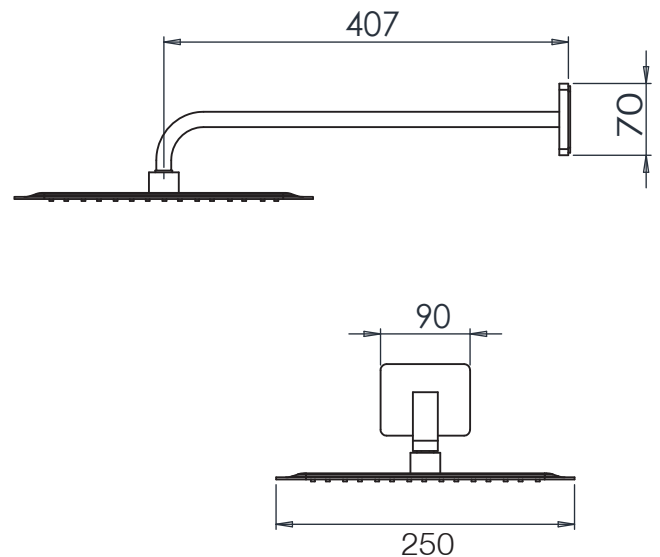

## Dimensions - SVSET165

Diagrams not to scale. All dimensions in mm (tolerance of +/-5mm)