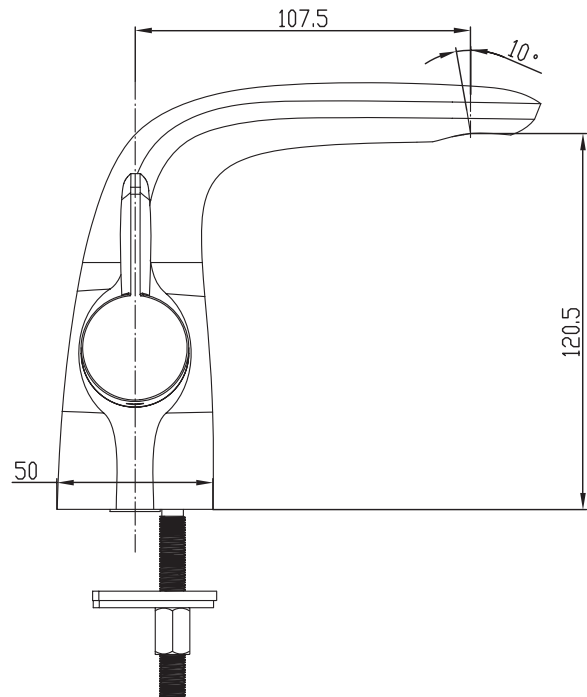

Technical Data Sheet

ROPER RHODES®

Verse Basin Mixer - T271102

No.	Description	Code	Fixings Included
1	Verse Basin Mixer	T271102	YES

Min Pressure:	0.3bar
0.2bar	4.3 litres / min
0.3bar	5.1 litres / min
0.4bar	6.2 litres / min
0.5bar	6.7 litres / min
1bar	9.8 litres / min
2bar	14.2 litres / min

Dimensions - T271102

Diagrams not to scale. All dimensions in mm (tolerance of +/-5mm)

*Dimensions are subject to change, customers are advised to measure actual product before commencing installation.

FAQs

What is the size of the tap tail connection? The tap tails have a standard 1/2" BSP fixing.

What bore is the tap tail? The tails have a 10mm internal bore.

What length are the tap tails? The tails are 300mm in length.

Min Pressure:	0.3bar
0.2bar	6.6 litres / min
0.3bar	10.8 litres / min
0.4bar	12.4 litres / min
0.5bar	14 litres / min
1bar	19.8 litres / min
2bar	28.2 litres / min

Dimensions - T273202

Diagrams not to scale. All dimensions in mm (tolerance of +/-5mm)