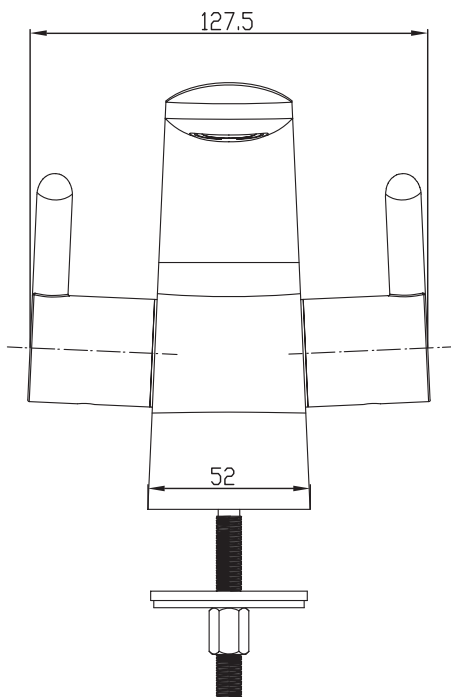

Technical Data Sheet

ROPER RHODES®

Verse Basin Mixer - T271102

No.	Description	Code	Fixings Included
1	Verse Basin Mixer	T271102	YES

Min Pressure:	0.3bar
0.2bar	4.3 litres / min
0.3bar	5.1 litres / min
0.4bar	6.2 litres / min
0.5bar	6.7 litres / min
1bar	9.8 litres / min
2bar	14.2 litres / min

Dimensions - T271102

Diagrams not to scale. All dimensions in mm (tolerance of +/-5mm)

*Dimensions are subject to change, customers are advised to measure actual product before commencing installation.

FAQs

What is the size of the tap tail connection? The tap tails have a standard 1/2" BSP fixing.

What bore is the tap tail? The tails have a 10mm internal bore.

What length are the tap tails? The tails are 300mm in length.

Min Pressure:	0.3bar
0.2bar	6.6 litres / min
0.3bar	10.8 litres / min
0.4bar	12.4 litres / min
0.5bar	14 litres / min
1bar	19.8 litres / min
2bar	28.2 litres / min

Dimensions - T273202

Diagrams not to scale. All dimensions in mm (tolerance of +/-5mm)