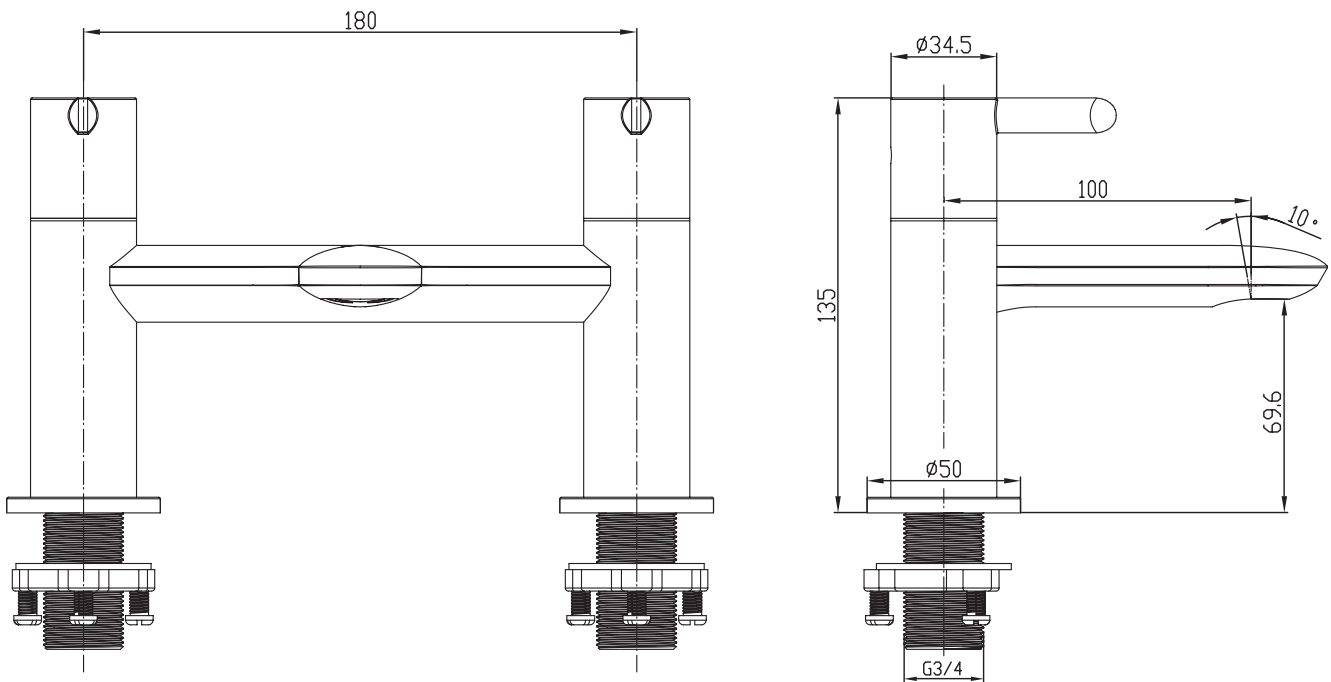

Dimensions - T273202

Diagrams not to scale. All dimensions in mm (tolerance of +/-5mm)