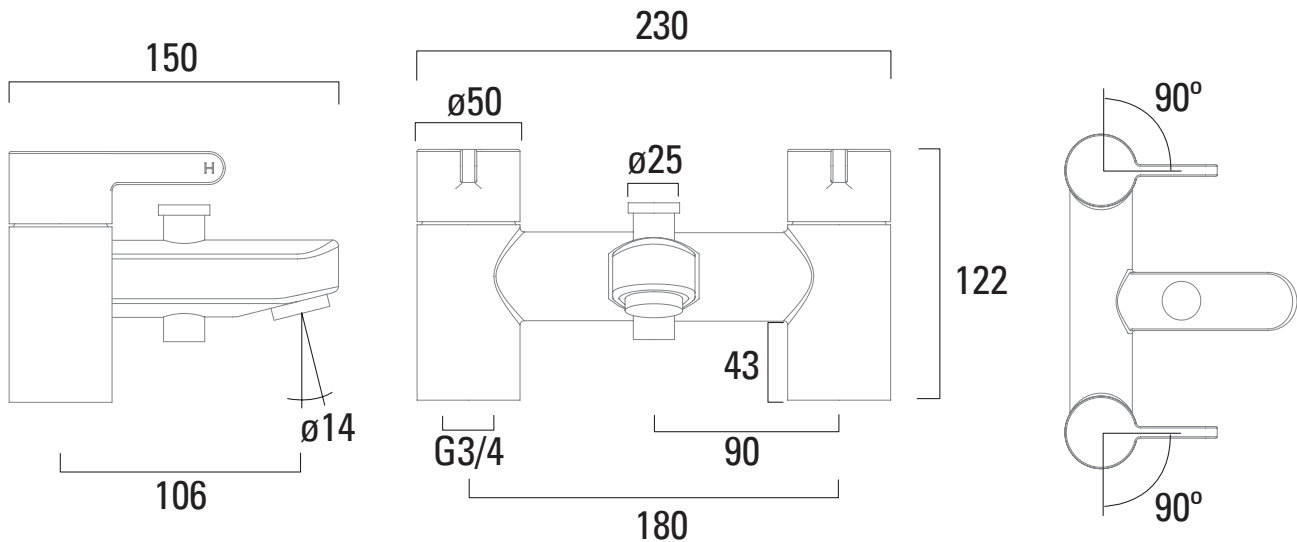

Dimensions - T993002

Diagrams not to scale. All dimensions in mm (tolerance of +/-5mm)

*Dimensions are subject to change, customers are advised to measure actual product before commencing installation.

FAQs

Does the tap come fitted with an aerator? Yes, the aerator comes pre-installed but can be replaced.

What size plumbing fittings are needed for the threaded legs? This product will work with standard 3/4" plumbing fittings.

Technical Data Sheet

ROPER RHODES®

Insight Bath Shower Mixer - T994002

No.	Description	Code	Fixings Included
1	Insight Bath Shower Mixer	T994002	YES

Min Pressure:	0.3bar
0.2bar	11.9 litres / min
0.3bar	13 litres / min
0.4bar	14.1 litres / min
0.5bar	15 litres / min
1bar	18 litres / min
2bar	19.5 litres / min

Dimensions - T994002

Diagrams not to scale. All dimensions in mm (tolerance of +/-5mm)

*Dimensions are subject to change, customers are advised to measure actual product before commencing installation.

FAQs