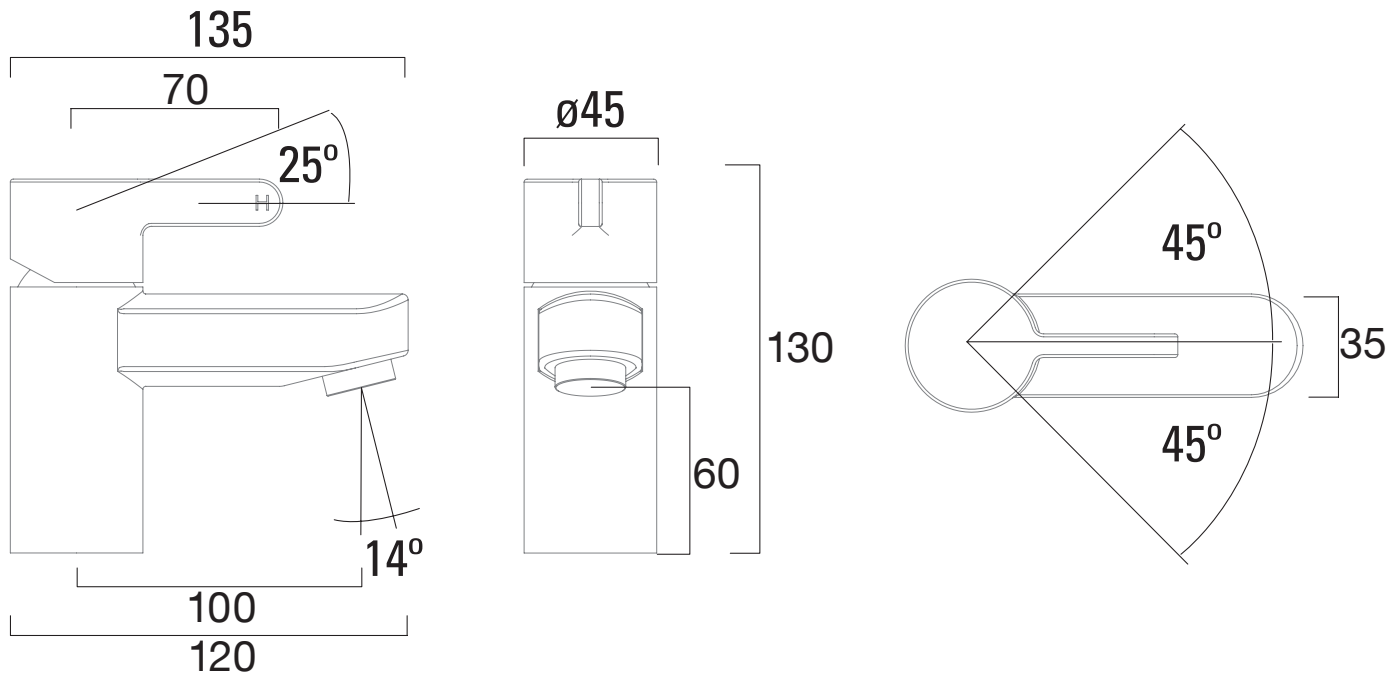

Dimensions - T991002

Diagrams not to scale. All dimensions in mm (tolerance of +/-5mm)

*Dimensions are subject to change, customers are advised to measure actual product before commencing installation.

FAQs

What is the size of the tap tail connection? The tap tails have a standard 1/2" BSP fixing.

What bore is the tap tail? The tails have a 10mm internal bore.

What length are the tap tails? The tails are 300mm in length.

Does the tap come fitted with an aerator? Yes, the aerator comes pre-installed but can be replaced.

Technical Data Sheet

ROPER RHODES®

Insight Mini Basin Mixer - T996002

No.	Description	Code	Fixings Included
1	Insight Mini Basin Mixer	T996002	YES

*Dimensions are subject to change, customers are advised to measure actual product before commencing installation.

FAQs

What is the size of the tap tail connection? The tap tails have a standard 1/2" BSP fixing.