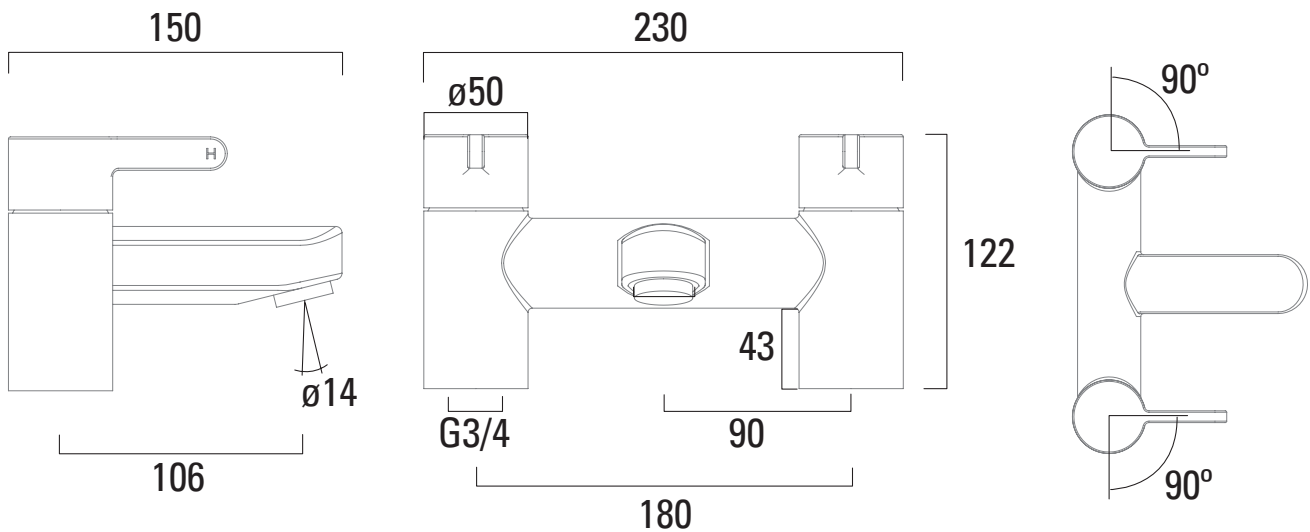

What bore is the tap tail? The tails have a 10mm internal bore.

What length are the tap tails? The tails are 300mm in length.

Does the tap come fitted with an aerator? Yes, the aerator comes pre-installed but can be replaced.

Does the spout rotate? No.

Technical Data Sheet

ROPER RHODES®

Insight Bath Filler - T993002

No.	Description	Code	Fixings Included
1	Insight Bath Filler	T993002	YES

Min Pressure:	0.3bar
0.2bar	12.8 litres / min
0.3bar	13.8 litres / min
0.4bar	14.9 litres / min
0.5bar	16.3 litres / min
1bar	21 litres / min
2bar	25 litres / min

Dimensions - T993002

Diagrams not to scale. All dimensions in mm (tolerance of +/-5mm)

*Dimensions are subject to change, customers are advised to measure actual product before commencing installation.

FAQs

Dimensions - T994002

Diagrams not to scale. All dimensions in mm (tolerance of +/-5mm)

*Dimensions are subject to change, customers are advised to measure actual product before commencing installation.

FAQs