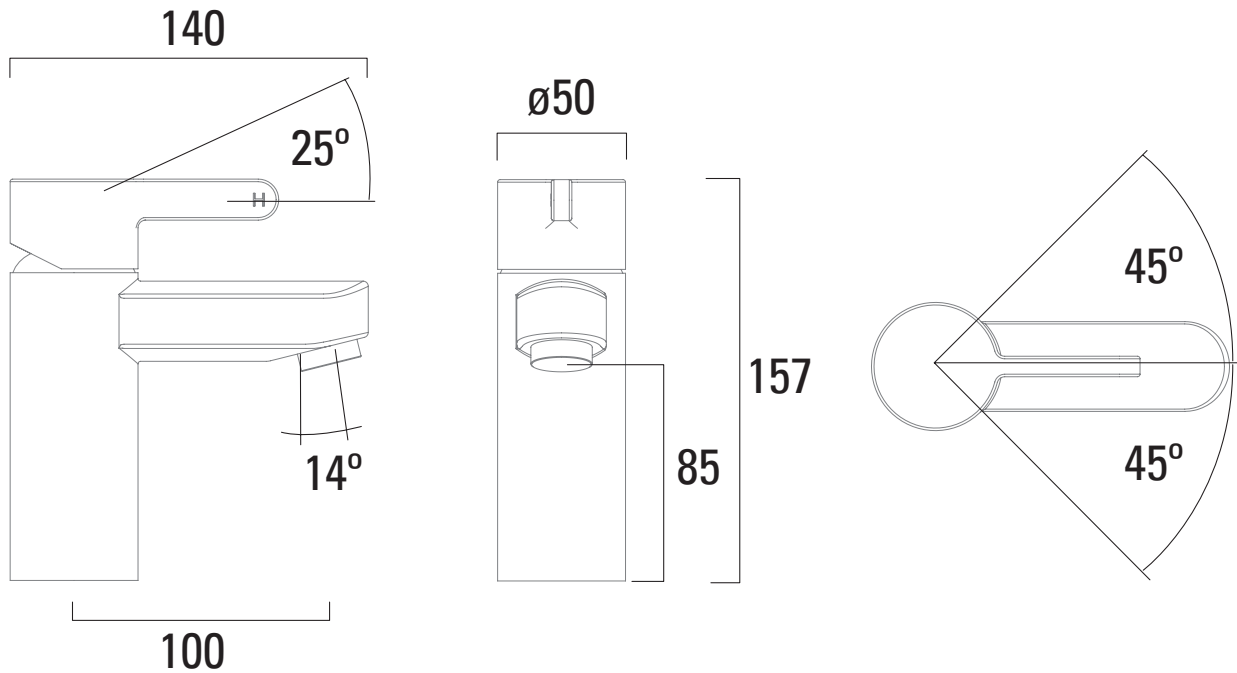

Technical Data Sheet

Insight Basin Mixer - T991002

ROPER RHODES®

No.	Description	Code	Fixings Included
1	Insight Basin Mixer	T991002	YES

Min Pressure:	0.3bar
0.2bar	6.7 litres / min
0.3bar	7.3 litres / min
0.4bar	7.9 litres / min
0.5bar	8.5 litres / min
1bar	14.6 litres / min
2bar	20.6 litres / min

Dimensions - T991002

Diagrams not to scale. All dimensions in mm (tolerance of +/-5mm)

*Dimensions are subject to change, customers are advised to measure actual product before commencing installation.

FAQs

What is the size of the tap tail connection? The tap tails have a standard 1/2" BSP fixing.

What bore is the tap tail? The tails have a 10mm internal bore.

What length are the tap tails? The tails are 300mm in length.

What size are the connections for the shower hose? The threaded connections on the shower hose are a standard 1/2" BSP connection.