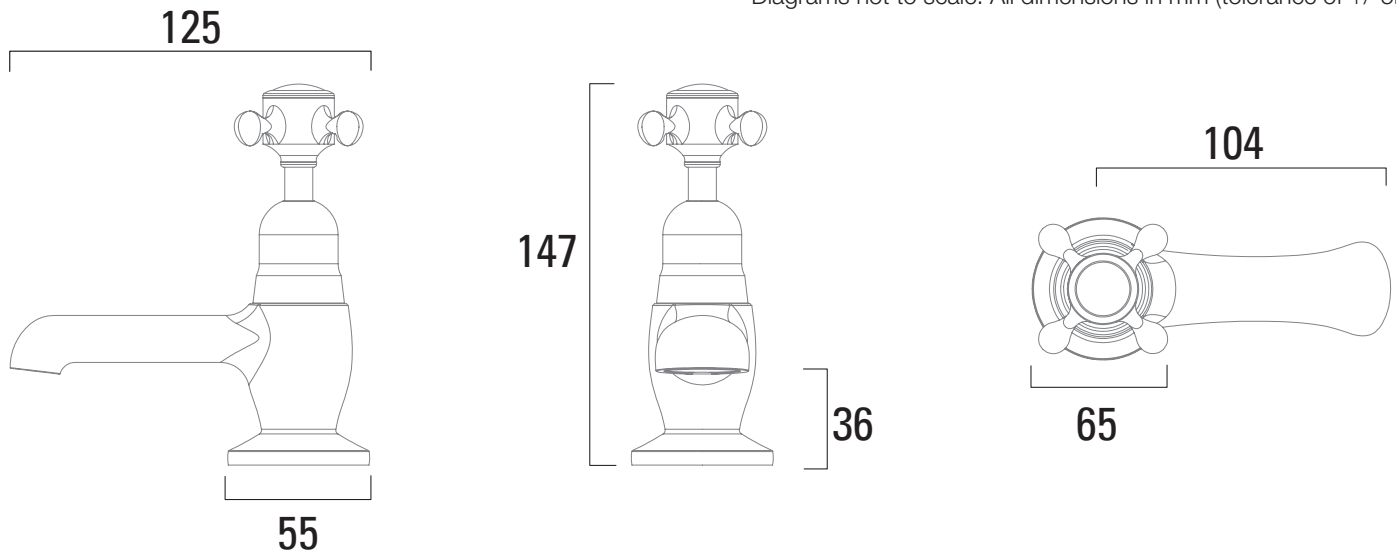

What is the size of the tap tail connection? The tap tails have a standard 1/2" BSP fixing.

What bore is the tap tail? The tails have a 10mm internal bore.

What length are the tap tails? The tails are 300mm in length.

Does the tap come fitted with an aerator? Yes, the aerator comes pre-installed but can be replaced.

Technical Data Sheet

ROPER RHODES®

Henley Bath Taps - T268002

No.	Description	Code	Fixings Included
1	Henley Bath Taps (Pair)	T268002	YES

*Dimensions are subject to change, customers are advised to measure actual product before commencing installation.

FAQs

What is the size of the tap tail connection? The tap tails have a standard 1/2" BSP fixing.

What bore is the tap tail? The tails have a 10mm internal bore.

What length are the tap tails? The tails are 300mm in length.

Does the tap come fitted with an aerator? Yes, the aerator comes pre-installed but can be replaced.