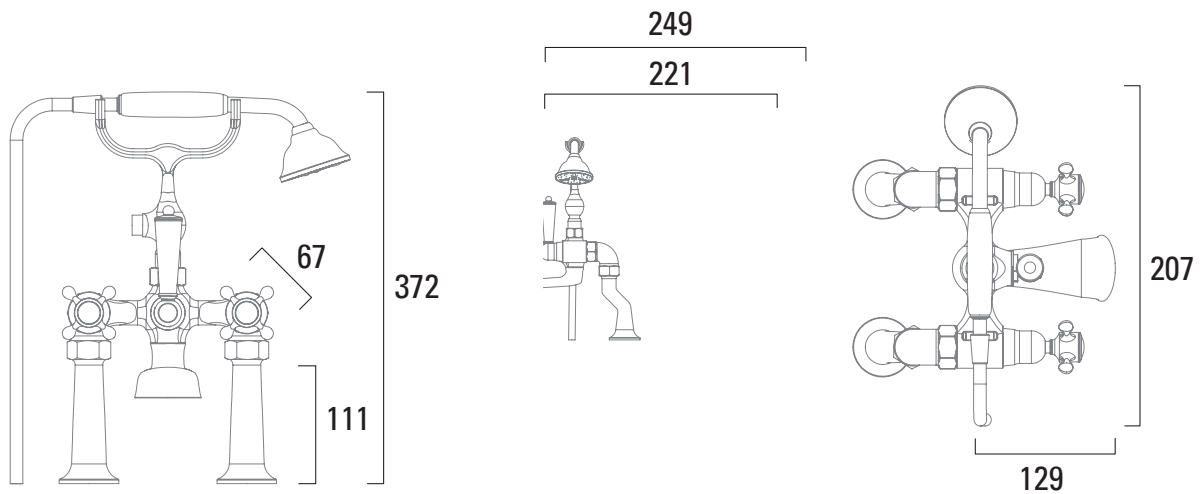

Dimensions - T264202

Diagrams not to scale. All dimensions in mm (tolerance of +/-5mm)