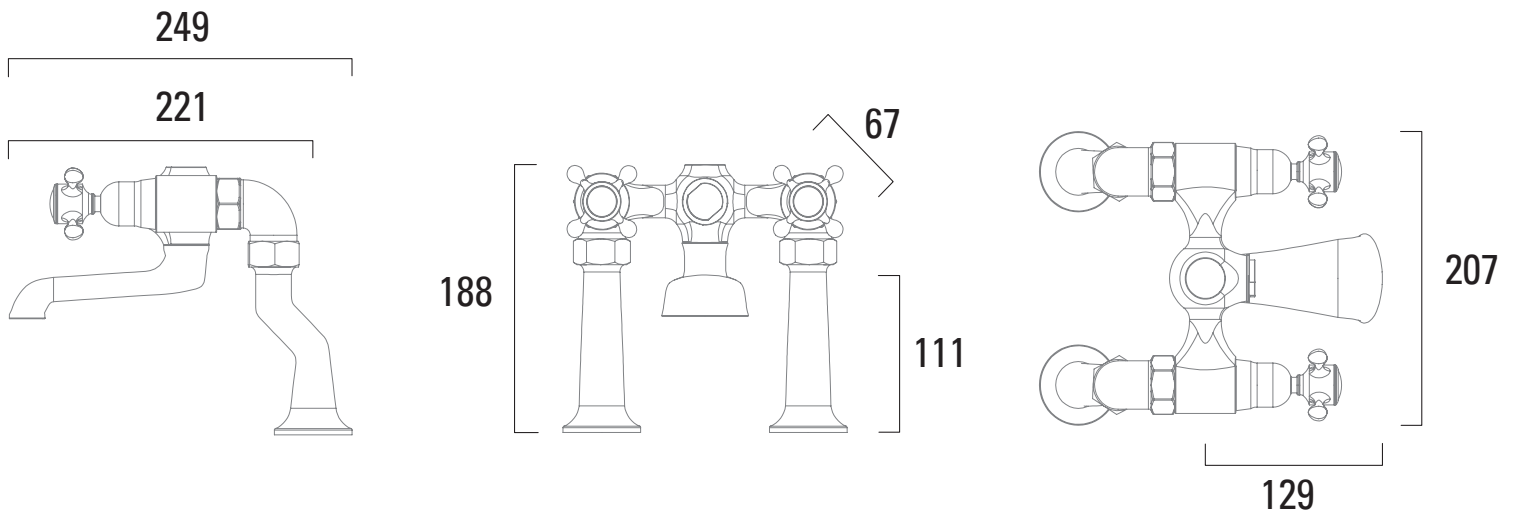

Dimensions - T263202

Diagrams not to scale. All dimensions in mm (tolerance of +/-5mm)