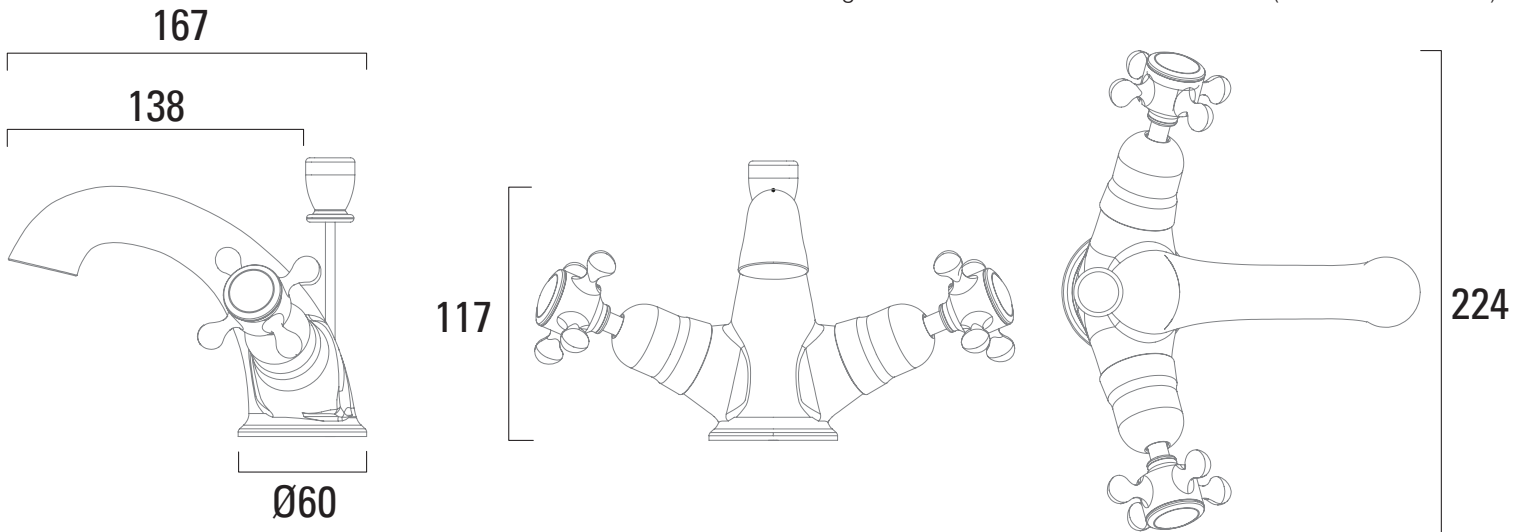

Technical Data Sheet

Henley Basin Mixer - T261102

ROPER RHODES®

No.	Description	Code	Fixings Included
1	Henley Basin Mixer	T261102	YES

Min Pressure:	0.3bar
0.2bar	6.5 litres / min
0.3bar	8.1 litres / min
0.4bar	9.4 litres / min
0.5bar	10.3 litres / min
1bar	11.64 litres / min

Dimensions - T261102

Diagrams not to scale. All dimensions in mm (tolerance of +/-5mm)

*Dimensions are subject to change, customers are advised to measure actual product before commencing installation.

FAQs

What is the size of the tap tail connection? The tap tails have a standard 1/2" BSP fixing.

What bore is the tap tail? The tails have a 10mm internal bore.

What length are the tap tails? The tails are 300mm in length.