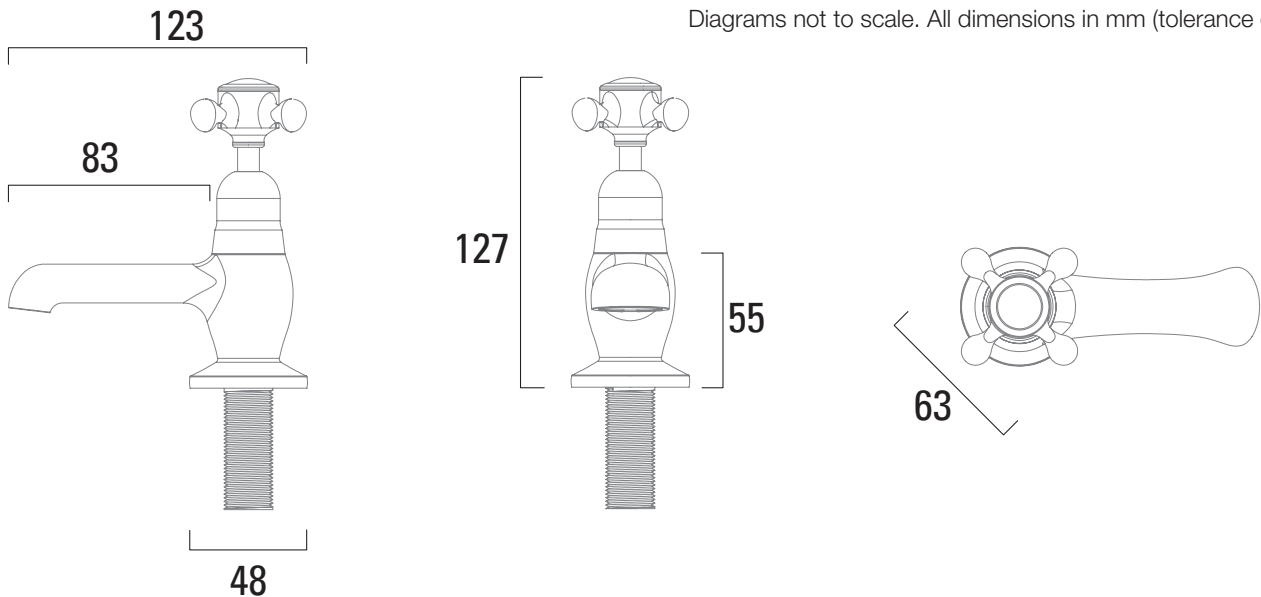

What size plumbing fittings are needed for the threaded legs? This product will work with standard 3/4" plumbing fittings.

What size are the connections for the shower hose? The threaded connections on the shower hose are a standard 1/2" BSP connection.

Technical Data Sheet

ROPER RHODES®

Henley Basin Taps - T267002

No.	Description	Code	Fixings Included
1	Henley Basin Taps (Pair)	T267002	YES

Min Pressure:	0.3bar
0.2bar	5.7 litres / min
0.3bar	6.5 litres / min
0.4bar	7.6 litres / min
0.5bar	8.6 litres / min
1bar	10.2 litres / min

Dimensions - T267002

Diagrams not to scale. All dimensions in mm (tolerance of +/-5mm)

*Dimensions are subject to change, customers are advised to measure actual product before commencing installation.

FAQs

What is the size of the tap tail connection? The tap tails have a standard 1/2" BSP fixing.

What bore is the tap tail? The tails have a 10mm internal bore.

What length are the tap tails? The tails are 300mm in length.