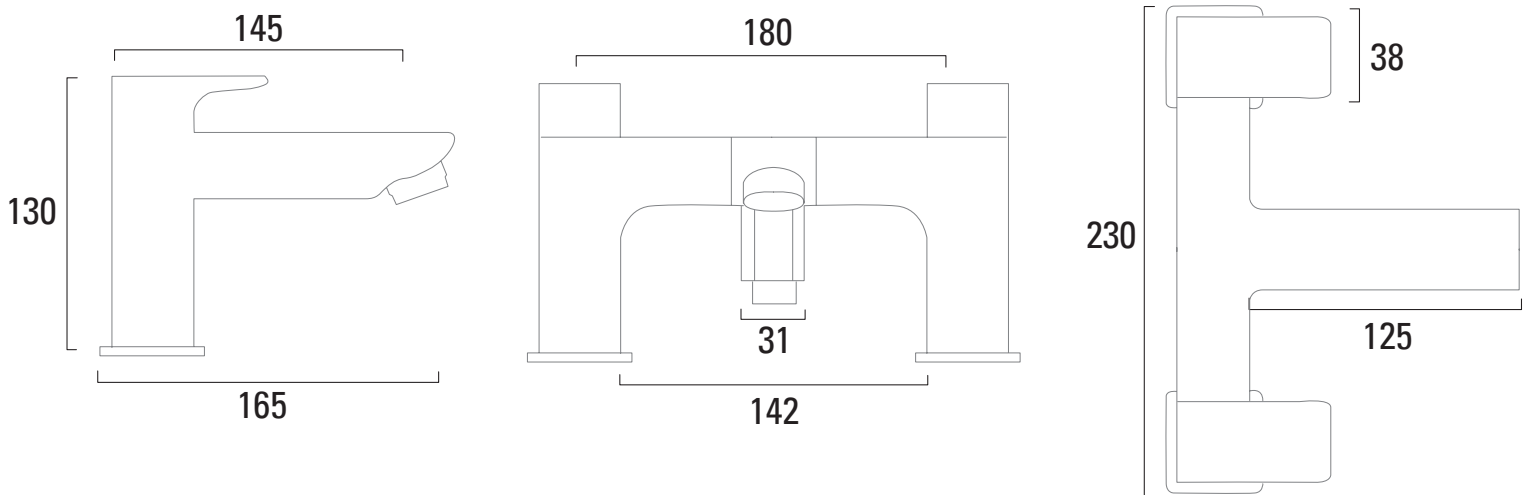

Dimensions - T241102

Diagrams not to scale. All dimensions in mm (tolerance of +/-5mm)

*Dimensions are subject to change, customers are advised to measure actual product before commencing installation.

FAQs

What size plumbing fittings are needed for the threaded legs? This product will work with standard 3/4" plumbing fittings.

Technical Data Sheet

ROPER RHODES®

Elate Bath Shower Mixer - T244202

No.	Description	Code	Fixings Included
1	Elate Bath Shower Mixer	T244202	YES

Min Pressure:	0.3bar
0.1bar	5.2 litres / min
0.2bar	11.4 litres / min
0.3bar	12.6 litres / min
0.5bar	14.7 litres / min
1bar	21.6 litres / min

Dimensions - T244202

Diagrams not to scale. All dimensions in mm (tolerance of +/-5mm)