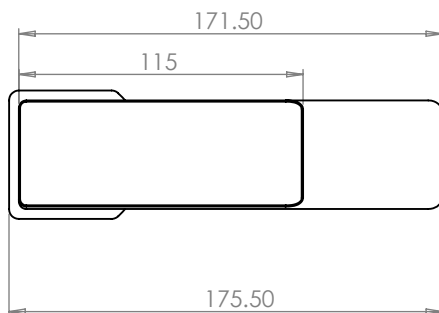

Technical Data Sheet

ROPER RHODES®

Elate Basin Mixer - T241102

No.	Description	Code	Fixings Included
1	Elate Basin Mixer	T241102	YES

Min Pressure:	0.3bar
0.2bar	litres / min
0.3bar	4.7 litres / min
0.4bar	5.4 litres / min
0.5bar	6.2 litres / min
1bar	8.5 litres / min
2bar	12.3 litres / min

Dimensions - T241102

Diagrams not to scale. All dimensions in mm (tolerance of +/-5mm)

*Dimensions are subject to change, customers are advised to measure actual product before commencing installation.

FAQs

What is the size of the tap tail connection? The tap tails have a standard 1/2" BSP fixing.

What bore is the tap tail? The tails have a 10mm internal bore.

What length are the tap tails? The tails are 300mm in length.

Min Pressure:	0.3bar
0.1bar	5.2 litres / min
0.2bar	11.4 litres / min
0.3bar	12.6 litres / min
0.5bar	14.7 litres / min
1bar	21.6 litres / min

Dimensions - T244202

Diagrams not to scale. All dimensions in mm (tolerance of +/-5mm)