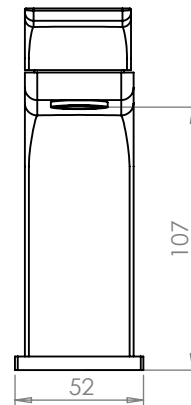

Technical Data Sheet

ROPER RHODES®

Elate Basin Mixer - T241102

No.	Description	Code	Fixings Included
1	Elate Basin Mixer	T241102	YES

Min Pressure:	0.3bar
0.2bar	litres / min
0.3bar	4.7 litres / min
0.4bar	5.4 litres / min
0.5bar	6.2 litres / min
1bar	8.5 litres / min
2bar	12.3 litres / min

Dimensions - T241102

Diagrams not to scale. All dimensions in mm (tolerance of +/-5mm)

*Dimensions are subject to change, customers are advised to measure actual product before commencing installation.

FAQs

What is the size of the tap tail connection? The tap tails have a standard 1/2" BSP fixing.

What bore is the tap tail? The tails have a 10mm internal bore.

What length are the tap tails? The tails are 300mm in length.

Min Pressure:	0.3bar
0.2bar	12.35 litres / min
0.3bar	13.4 litres / min
0.5bar	17.2 litres / min
1bar	25.2 litres / min

Dimensions - TR1019

Diagrams not to scale. All dimensions in mm (tolerance of +/-5mm)