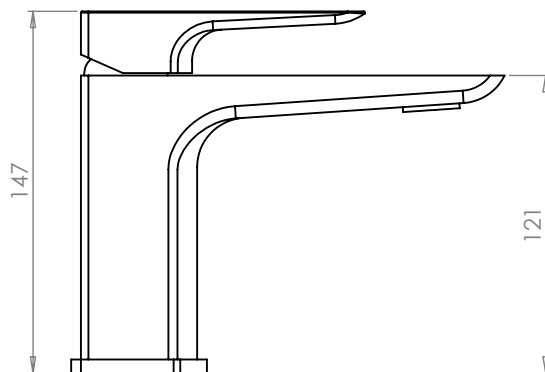

Technical Data Sheet

ROPER RHODES®

Elate Basin Mixer - T241102

No.	Description	Code	Fixings Included
1	Elate Basin Mixer	T241102	YES

Min Pressure:	0.3bar
0.2bar	litres / min
0.3bar	4.7 litres / min
0.4bar	5.4 litres / min
0.5bar	6.2 litres / min
1bar	8.5 litres / min
2bar	12.3 litres / min

Dimensions - T241102

Diagrams not to scale. All dimensions in mm (tolerance of +/-5mm)

*Dimensions are subject to change, customers are advised to measure actual product before commencing installation.

FAQs

What is the size of the tap tail connection? The tap tails have a standard 1/2" BSP fixing.

What bore is the tap tail? The tails have a 10mm internal bore.

What length are the tap tails? The tails are 300mm in length.

Does the tap come fitted with an aerator? Yes, the aerator comes pre-installed but can be replaced.

Technical Data Sheet

ROPER RHODES®

Elate Bath Filler - T243202

No.	Description	Code	Fixings Included
1	Elate Bath Filler	T243202	YES