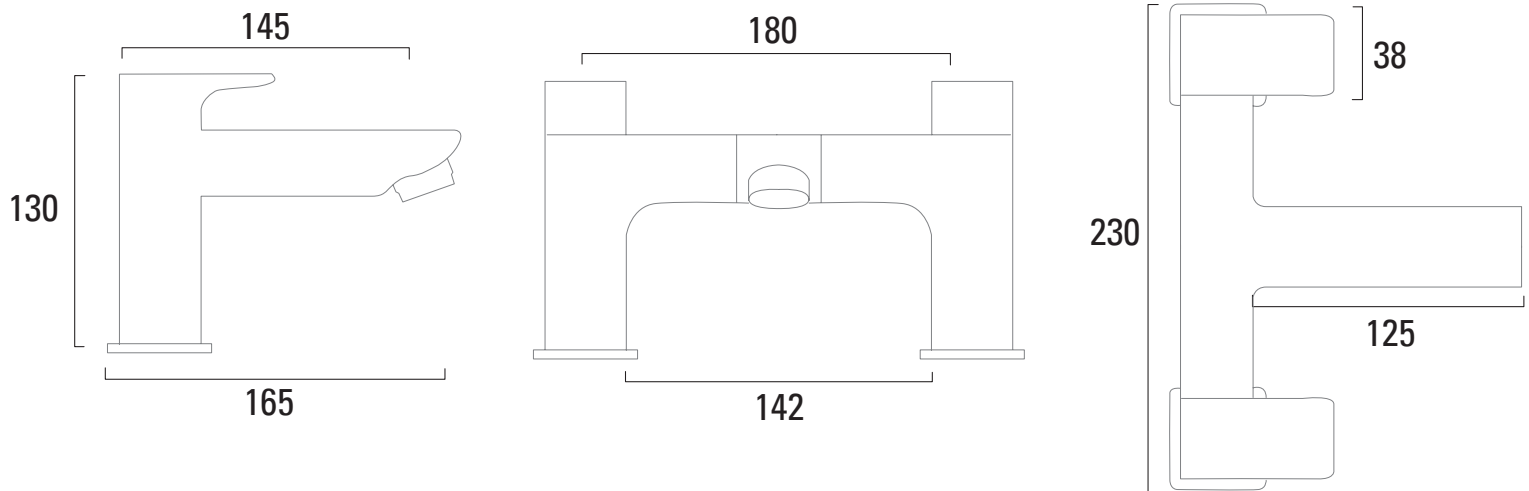

Technical Data Sheet

ROPER RHODES®

Elate Basin Mixer - T241102

No.	Description	Code	Fixings Included
1	Elate Basin Mixer	T241102	YES

Min Pressure:	0.3bar
0.2bar	litres / min
0.3bar	4.7 litres / min
0.4bar	5.4 litres / min
0.5bar	6.2 litres / min
1bar	8.5 litres / min
2bar	12.3 litres / min

Dimensions - T241102

Diagrams not to scale. All dimensions in mm (tolerance of +/-5mm)

*Dimensions are subject to change, customers are advised to measure actual product before commencing installation.

FAQs

What is the size of the tap tail connection? The tap tails have a standard 1/2" BSP fixing.

What bore is the tap tail? The tails have a 10mm internal bore.

What length are the tap tails? The tails are 300mm in length.

Min Pressure:	0.3bar
0.2bar	12.35 litres / min
0.3bar	13.4 litres / min
0.5bar	17.2 litres / min
1bar	25.2 litres / min

Dimensions - TR1019

Diagrams not to scale. All dimensions in mm (tolerance of +/-5mm)