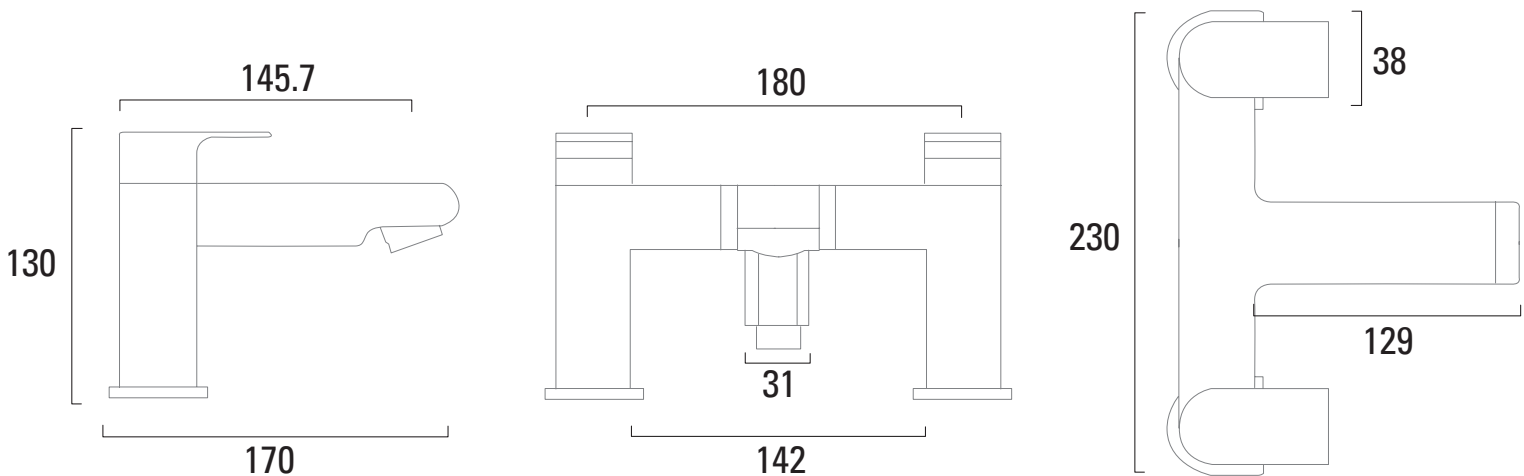

Dimensions - T193202

Diagrams not to scale. All dimensions in mm (tolerance of +/-5mm)

*Dimensions are subject to change, customers are advised to measure actual product before commencing installation.

FAQs

Does the tap come fitted with an aerator? Yes, the aerator comes pre-installed but can be replaced.

What size plumbing fittings are needed for the threaded legs? This product will work with standard 3/4" plumbing fittings.

Technical Data Sheet

ROPER RHODES®

Code Bath Shower Mixer - T194202

No.	Description	Code	Fixings Included
1	Code Bath Shower Mixer	T194202	YES

Min Pressure:	0.3bar
0.2bar	11.1 litres / min
0.3bar	12.3 litres / min
0.5bar	14.2 litres / min
1bar	20.6 litres / min

Dimensions - T194202

Diagrams not to scale. All dimensions in mm (tolerance of +/-5mm)

*Dimensions are subject to change, customers are advised to measure actual product before commencing installation.

FAQs