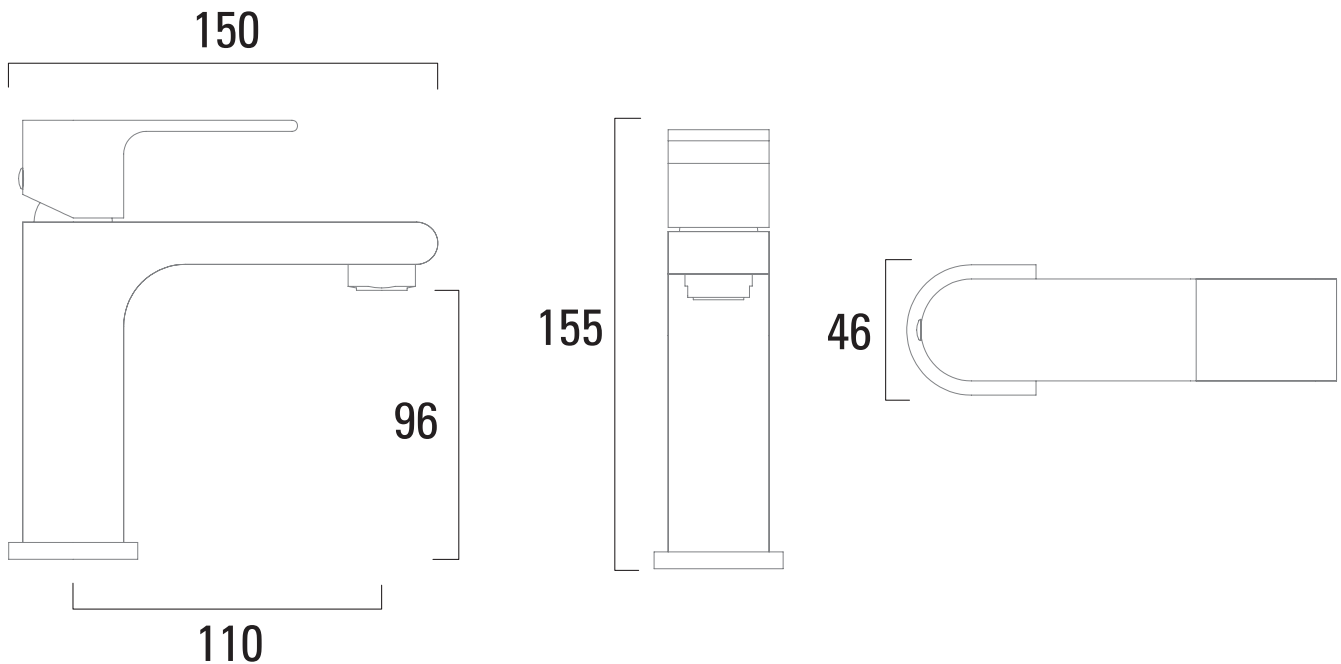

Dimensions - T191102

Diagrams not to scale. All dimensions in mm (tolerance of +/-5mm)

*Dimensions are subject to change, customers are advised to measure actual product before commencing installation.

FAQs

What is the size of the tap tail connection? The tap tails have a standard 1/2" BSP fixing.

What bore is the tap tail? The tails have a 10mm internal bore.

What length are the tap tails? The tails are 300mm in length.

*Dimensions are subject to change, customers are advised to measure actual product before commencing installation.

FAQs

What is the size of the tap tail connection? The tap tails have a standard 1/2" BSP fixing.

Dimensions - T194202

Diagrams not to scale. All dimensions in mm (tolerance of +/-5mm)

*Dimensions are subject to change, customers are advised to measure actual product before commencing installation.

FAQs