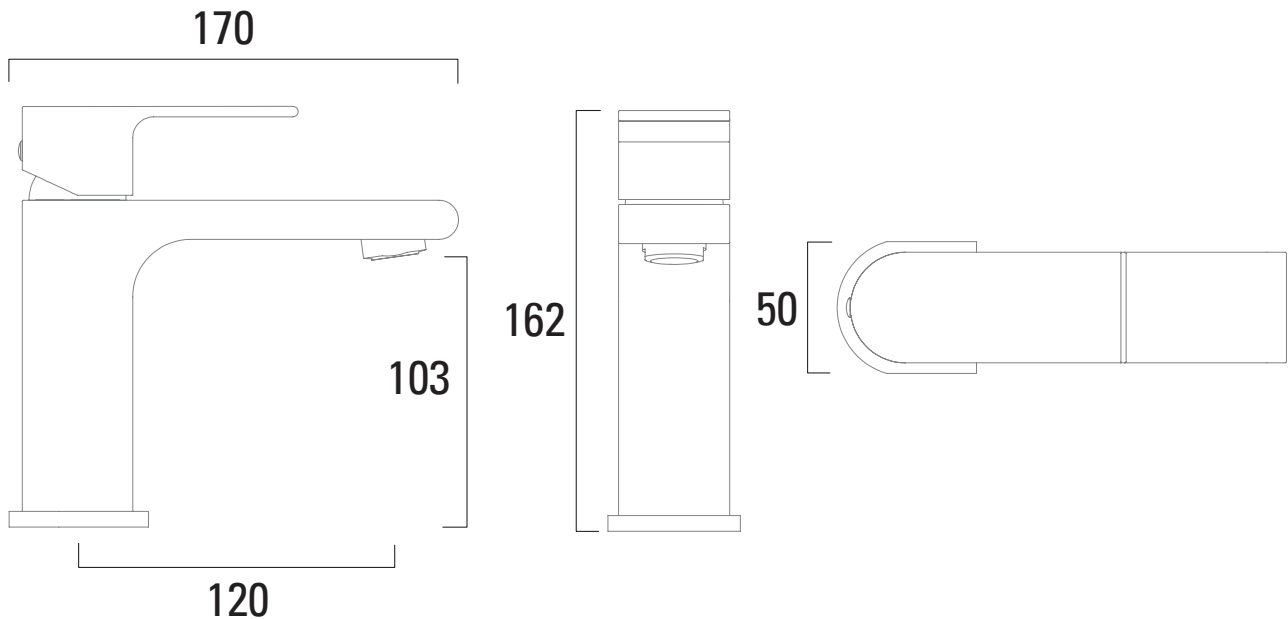

Technical Data Sheet

ROPER RHODES®

Code Basin Mixer - T191102

No.	Description	Code	Fixings Included
1	Code Basin Mixer	T191102	YES

Min Pressure:	0.3bar
0.2bar	2.8 litres / min
0.3bar	3.3 litres / min
0.4bar	3.8 litres / min
0.5bar	5.5 litres / min
1bar	7 litres / min
2bar	8.6 litres / min

Dimensions - T191102

Diagrams not to scale. All dimensions in mm (tolerance of +/-5mm)

*Dimensions are subject to change, customers are advised to measure actual product before commencing installation.

FAQs

What is the size of the tap tail connection? The tap tails have a standard 1/2" BSP fixing.

What bore is the tap tail? The tails have a 10mm internal bore.

What length are the tap tails? The tails are 300mm in length.

Dimensions - T194202

Diagrams not to scale. All dimensions in mm (tolerance of +/-5mm)

*Dimensions are subject to change, customers are advised to measure actual product before commencing installation.

FAQs