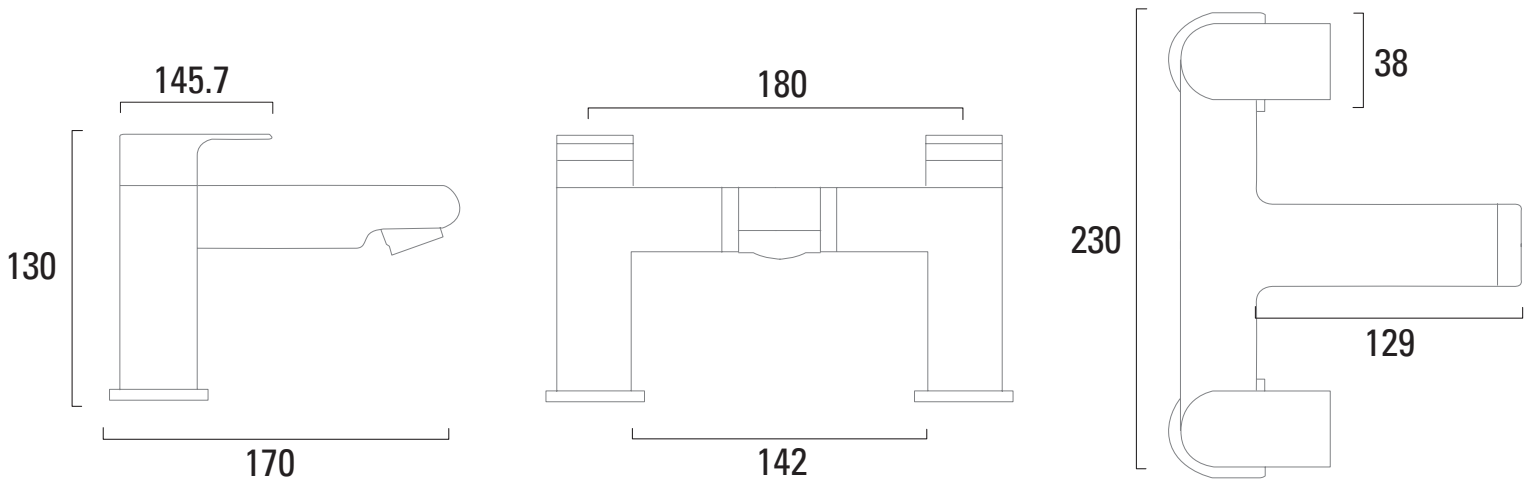

*Dimensions are subject to change, customers are advised to measure actual product before commencing installation.

FAQs

What is the size of the tap tail connection? The tap tails have a standard 1/2" BSP fixing.

What bore is the tap tail? The tails have a 10mm internal bore.

What length are the tap tails? The tails are 300mm in length.

Does the tap come fitted with an aerator? Yes, the aerator comes pre-installed but can be replaced.

Dimensions - T193202

Diagrams not to scale. All dimensions in mm (tolerance of +/-5mm)

*Dimensions are subject to change, customers are advised to measure actual product before commencing installation.

FAQs

Dimensions - T194202

Diagrams not to scale. All dimensions in mm (tolerance of +/-5mm)

*Dimensions are subject to change, customers are advised to measure actual product before commencing installation.

FAQs