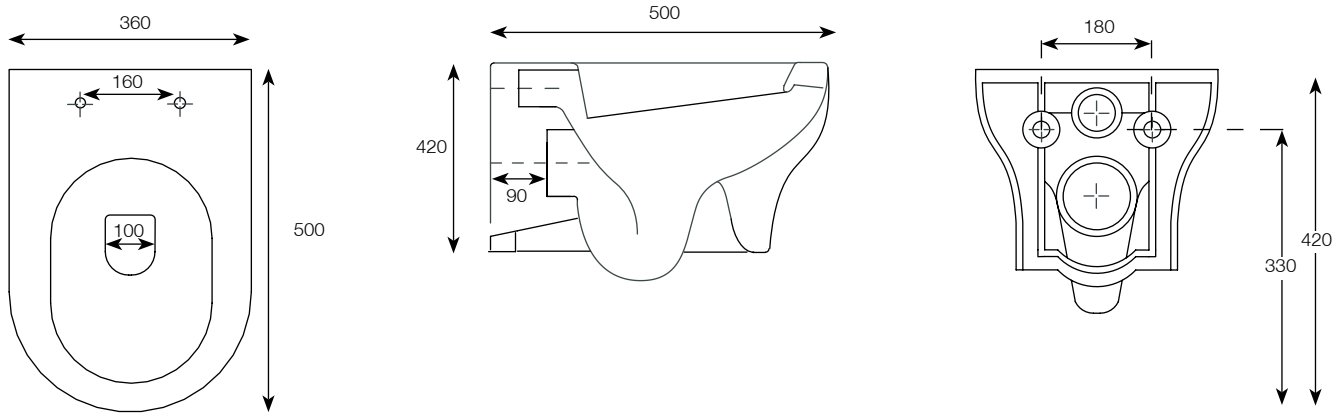

TECHNICAL DATA SHEET

Note Wall Hung WC Pan - NWHPAN

ROPER RHODES®

NO.	Description	Product Code	Fixings included	Gross Weight
1	Soft Close Toilet Seat	8740WSC	YES	3KG
2	Wall Hung WC Pan	NWHPAN	YES	23KG

DIMENSIONS

DIAGRAMS NOT TO SCALE | ALL DIMENSIONS IN MM TOLERANCE OF ± 5 MM
ALL PRODUCTS CONFORM TO BRITISH STANDARDS

*Dimensions are subject to change, customers are advised to measure actual product before commencing installation.

Q - Does the pan use Concealed fixings?

A - No, use the standard bolts, nuts and caps that are supplied with any wall hung frame.

Key Dimensions Descriptions	Key Dimensions (mm)
Pan Height (From Floor)	330mm (420mm)
Pan Overall front to Back	500mm