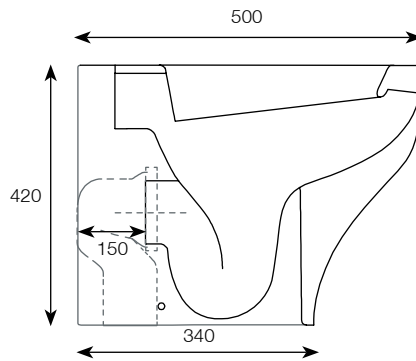

TECHNICAL DATA SHEET

Note Back To Wall WC Pan - NBWPAN

ROPER RHODES®

NO.	Description	Product Code	Fixings included	Gross Weight
1	Soft Close Toilet Seat	8704WSC	YES	3KG
2	Back to Wall WC	NBWPAN	YES	27KG

Floor Fixings

- 1. 2x Nylon Floor Bracket
- 2. 4x Stainless Steel Screws
- 3. 2x Nylon Screw Plugs
- 4. 2x Nylon Screw Collars
- 5. 2x Nylon Collar Caps (Metalic Finish)

Spare Code: SP14211

DIMENSIONS

DIAGRAMS NOT TO SCALE | ALL DIMENSIONS IN MM TOLERANCE OF ± 5 MM
ALL PRODUCTS CONFORM TO BRITISH STANDARDS

*Dimensions are subject to change, customers are advised to measure actual product before commencing installation.
**Fixing point dimensions are for guidance only. The positions of fixings must be checked when product is received.

Key Dimensions Descriptions	Key Dimensions (mm)
Front to Back Footprint	340mm
Left to Right Footprint	215mm
Pan Height	420mm
Pan Overall front to Back	500mm
Centre Flush Inlet to Floor	360mm
Centre Waste Outlet to Floor	180mm
Width of Void	180mm
Is there a Ceramic Brace Bar	Yes, Removable
Distance from Spigot to back of Pan	150mm