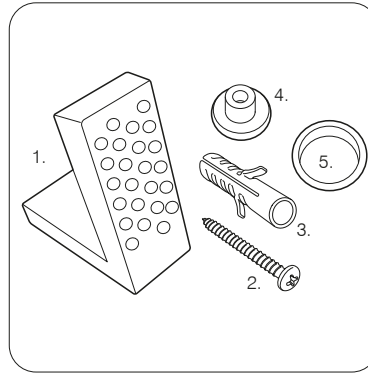

TECHNICAL DATA SHEET

Note Back To Wall WC Pan - NBWPAN

ROPER RHODES®

NO.	Description	Product Code	Fixings included	Gross Weight
1	Soft Close Toilet Seat	8704WSC	YES	3KG
2	Back to Wall WC	NBWPAN	YES	27KG

Floor Fixings

- 1. 2x Nylon Floor Bracket
- 2. 4x Stainless Steel Screws
- 3. 2x Nylon Screw Plugs
- 4. 2x Nylon Screw Collars
- 5. 2x Nylon Collar Caps (Metalic Finish)

Spare Code: SP14211

DIMENSIONS

DIAGRAMS NOT TO SCALE | ALL DIMENSIONS IN MM TOLERANCE OF ± 5 MM
ALL PRODUCTS CONFORM TO BRITISH STANDARDS

*Dimensions are subject to change, customers are advised to measure actual product before commencing installation.
**Fixing point dimensions are for guidance only. The positions of fixings must be checked when product is received.

Key Dimensions Descriptions	Key Dimensions (mm)
Front to Back Footprint	340mm
Left to Right Footprint	215mm
Pan Height	420mm
Pan Overall front to Back	500mm
Centre Flush Inlet to Floor	360mm
Centre Waste Outlet to Floor	180mm
Width of Void	180mm
Is there a Ceramic Brace Bar	Yes, Removable
Distance from Spigot to back of Pan	150mm