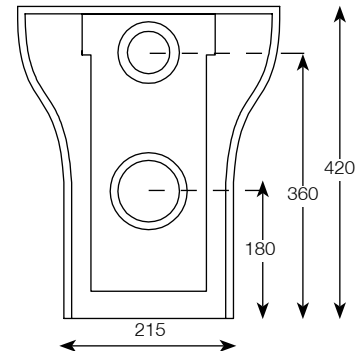

TECHNICAL DATA SHEET

Note Back To Wall WC Pan - NBWPAN

ROPER RHODES®

NO.	Description	Product Code	Fixings included	Gross Weight
1	Soft Close Toilet Seat	8704WSC	YES	3KG
2	Back to Wall WC	NBWPAN	YES	27KG

Floor Fixings

- 1. 2x Nylon Floor Bracket
- 2. 4x Stainless Steel Screws
- 3. 2x Nylon Screw Plugs
- 4. 2x Nylon Screw Collars
- 5. 2x Nylon Collar Caps (Metalic Finish)

Spare Code: SP14211

DIMENSIONS

DIAGRAMS NOT TO SCALE | ALL DIMENSIONS IN MM TOLERANCE OF ± 5 MM
ALL PRODUCTS CONFORM TO BRITISH STANDARDS

*Dimensions are subject to change, customers are advised to measure actual product before commencing installation.
**Fixing point dimensions are for guidance only. The positions of fixings must be checked when product is received.

Key Dimensions Descriptions	Key Dimensions (mm)
Front to Back Footprint	340mm
Left to Right Footprint	215mm
Pan Height	420mm
Pan Overall front to Back	500mm
Centre Flush Inlet to Floor	360mm
Centre Waste Outlet to Floor	180mm
Width of Void	180mm
Is there a Ceramic Brace Bar	Yes, Removable
Distance from Spigot to back of Pan	150mm