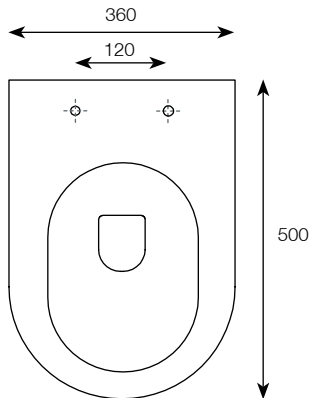

TECHNICAL DATA SHEET

Note Back To Wall WC Pan - NBWPAN

ROPER RHODES®

NO.	Description	Product Code	Fixings included	Gross Weight
1	Soft Close Toilet Seat	8704WSC	YES	3KG
2	Back to Wall WC	NBWPAN	YES	27KG

Floor Fixings

- 1. 2x Nylon Floor Bracket
- 2. 4x Stainless Steel Screws
- 3. 2x Nylon Screw Plugs
- 4. 2x Nylon Screw Collars
- 5. 2x Nylon Collar Caps (Metalic Finish)

Spare Code: SP14211

DIMENSIONS

DIAGRAMS NOT TO SCALE | ALL DIMENSIONS IN MM TOLERANCE OF ± 5 MM
ALL PRODUCTS CONFORM TO BRITISH STANDARDS

*Dimensions are subject to change, customers are advised to measure actual product before commencing installation.
**Fixing point dimensions are for guidance only. The positions of fixings must be checked when product is received.

Key Dimensions Descriptions	Key Dimensions (mm)
Front to Back Footprint	340mm
Left to Right Footprint	215mm
Pan Height	420mm
Pan Overall front to Back	500mm
Centre Flush Inlet to Floor	360mm
Centre Waste Outlet to Floor	180mm
Width of Void	180mm
Is there a Ceramic Brace Bar	Yes, Removable
Distance from Spigot to back of Pan	150mm