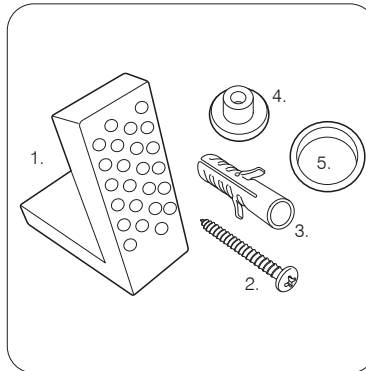

Floor Fixings

1. 2x Nylon Floor Bracket
2. 4x Stainless Steel Screws
3. 2x Nylon Screw Plugs
4. 2x Nylon Screw Collars
5. 2x Nylon Collars Caps (Metalic Finish)

Spare Code: SP14211

DIMENSIONS

DIAGRAMS NOT TO SCALE | ALL DIMENSIONS IN MM TOLERANCE OF ± 5 MM
ALL PRODUCTS CONFORM TO BRITISH STANDARDS