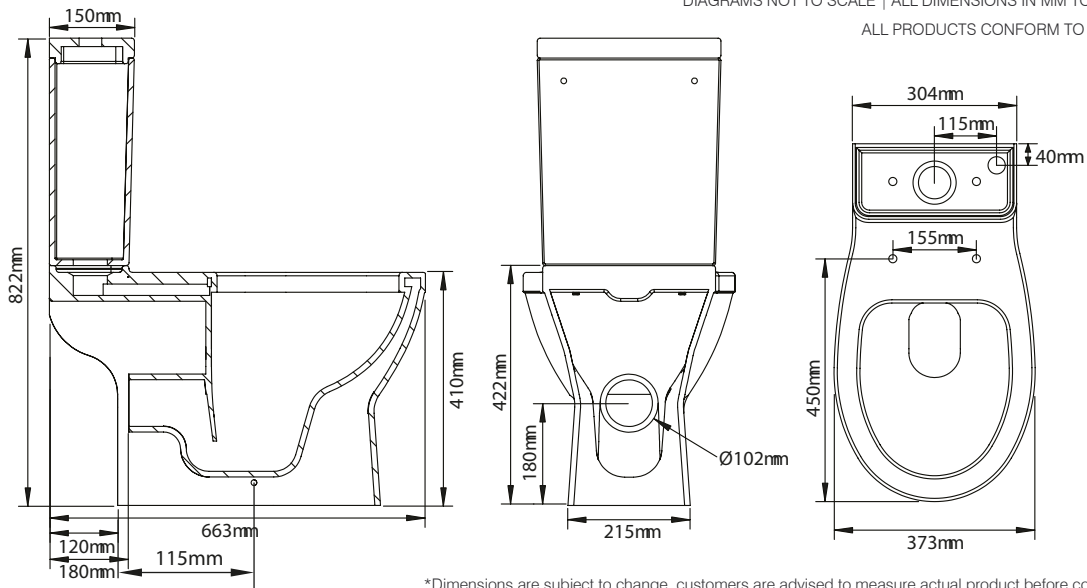

## Minerva Closed Coupled Open Back WC

**ROPER RHODES®**

NO.	Description	Product Code	Fixings included	Gross Weight
1	Close Coupled Cistern	MCCTNK	YES	9KG
2	Soft Close Toilet Seat	MSCTS	YES	3KG
3	Open Back WC	MCCPAN	YES	26KG

## DIMENSIONS

DIAGRAMS NOT TO SCALE | ALL DIMENSIONS IN MM TOLERANCE OF  $\pm 5$ MM  
ALL PRODUCTS CONFORM TO BRITISH STANDARDS

\*Dimensions are subject to change, customers are advised to measure actual product before commencing installation.  
\*\*Fixing point dimensions are for guidance only. The positions of fixings must be checked when product is received.

## FAQs

Q - Where is the inlet valve?  
A - Bottom inlet, back right of the pan.

Q - What is the flush volume?  
A - 6/4L

Q - Can this pan be used with a side connection outlet pipe?  
A - Yes

Q - Are there any other compatible seats?  
A - Yes - Juno, Neutron, Traditional

Key Dimensions Descriptions	Key Dimensions (mm)
Front to Back Footprint	543mm
Left to Right Footprint	215mm
Pan Height (+Cistern)	422mm (822mm)
Pan Overall Front to Back	663mm
Centre Waste Outlet to Floor	180mm
Width of Void	160mm
Is there a Ceramic Brace Bar	No
Distance from Spigot to back of Pan	180mm