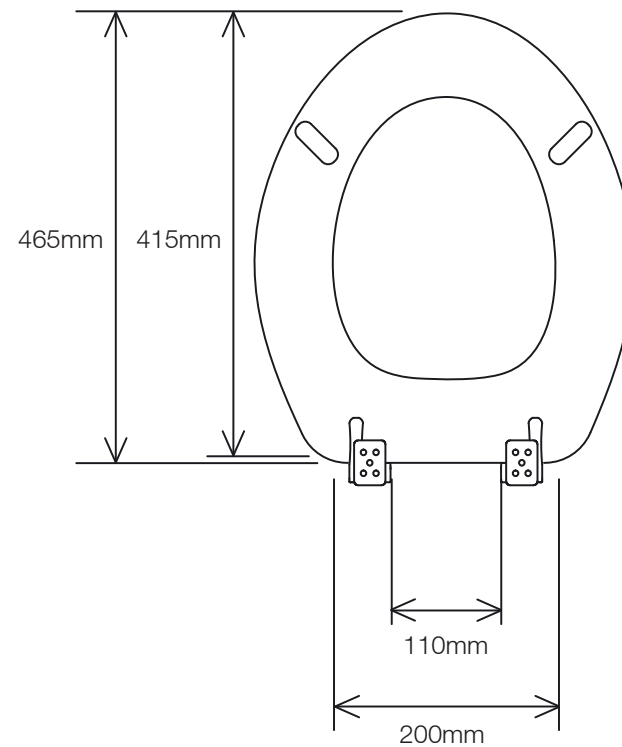

general seat dimensions

max/min fixing adjustment