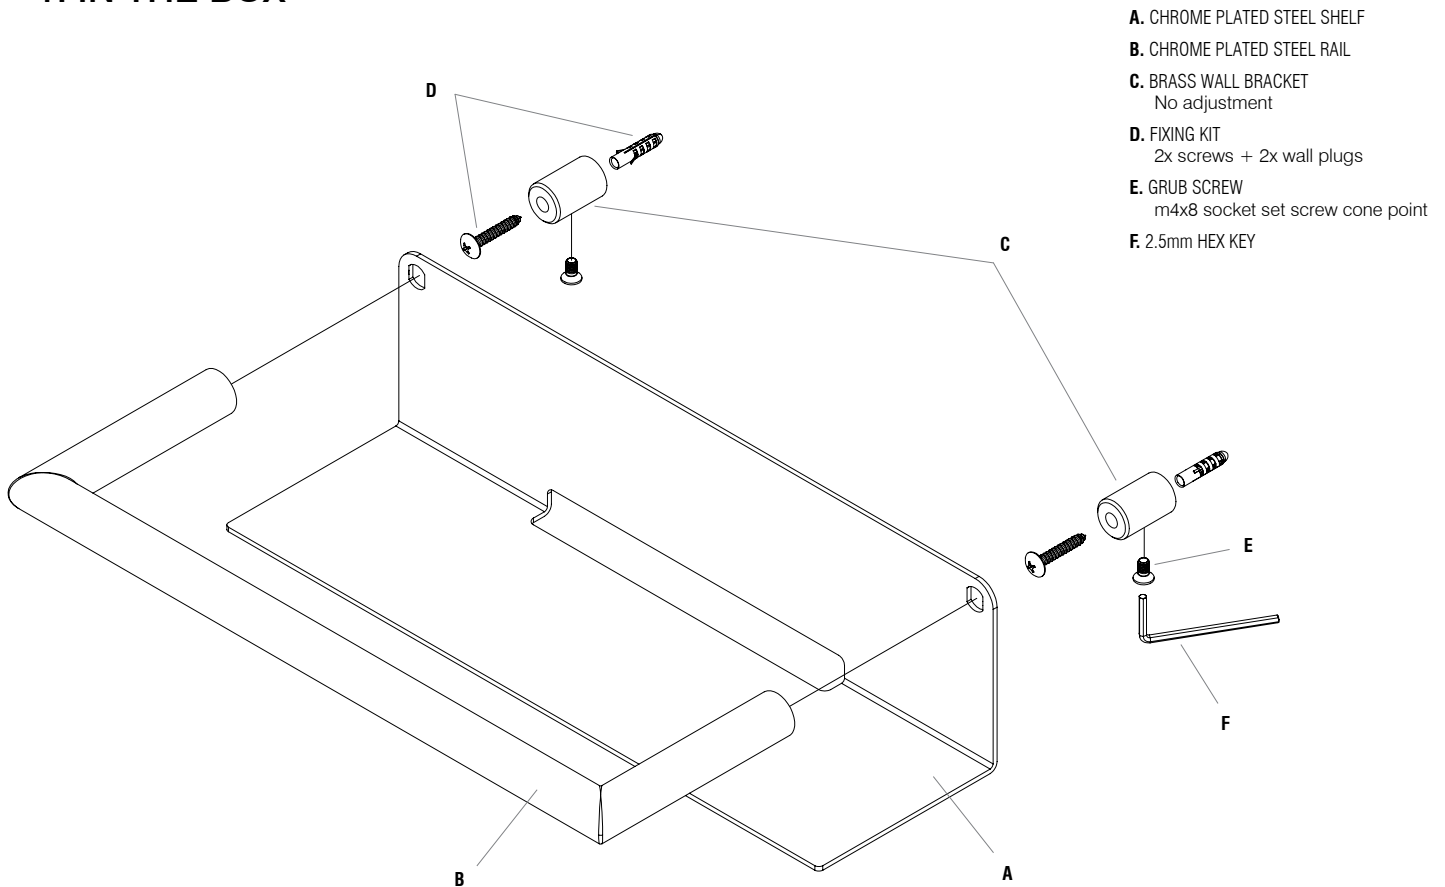

NO.	DESCRIPTION	PRODUCT CODE	FIXINGS INCLUDED?	GROSS WEIGHT	NET WEIGHT
1	IDOL TOWEL RING	4122.02	Yes	0.45kg	0.45kg

**DIMENSIONS**

DIAGRAMS NOT TO SCALE  
ALL DIMENSIONS IN MM  
TOLERANCE OF ± 5MM  
(OVERALL DIMENSIONS)

**FAQ**

**Holder Movement:** Rotates up and down

**1. IN THE BOX**

NO.	DESCRIPTION	PRODUCT CODE	FIXINGS INCLUDED?	GROSS WEIGHT	NET WEIGHT
1	IDOL SHOWER SHELF WITH RAIL	4101.02	Yes	1.16kg	1.16kg

**DIMENSIONS**