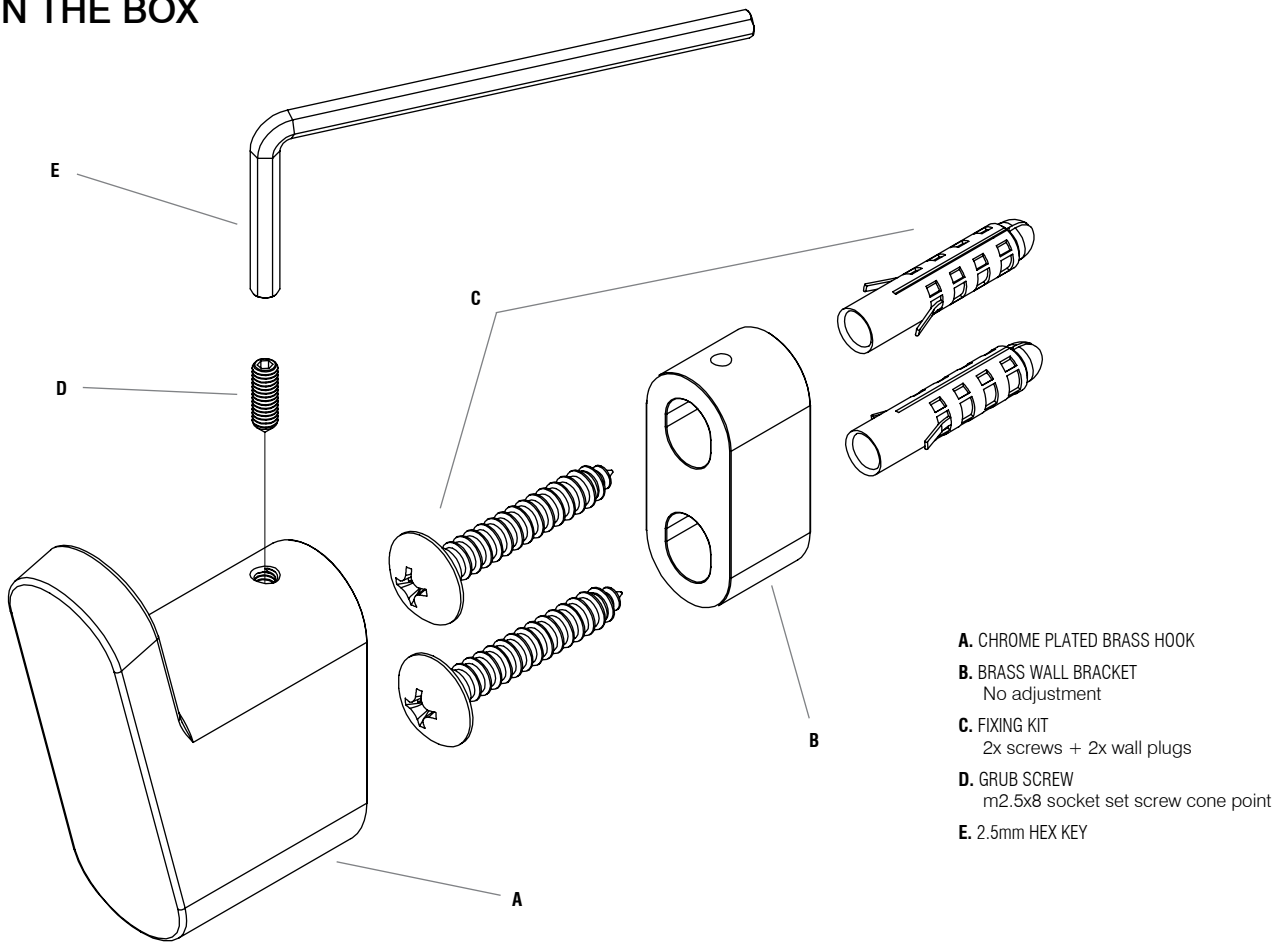

1. IN THE BOX

- **A.** CHROME PLATED BRASS HOOK
- **B.** BRASS WALL BRACKET
  No adjustment
- **C.** FIXING KIT
  2x screws + 2x wall plugs
- **D.** GRUB SCREW
  m2.5x8 socket set screw cone point
- **E.** 2.5mm HEX KEY

NO.	DESCRIPTION	PRODUCT CODE	FIXINGS INCLUDED?	GROSS WEIGHT	NET WEIGHT
1	IDOL ROBE HOOK	4120.02	Yes	0.07kg	0.07kg