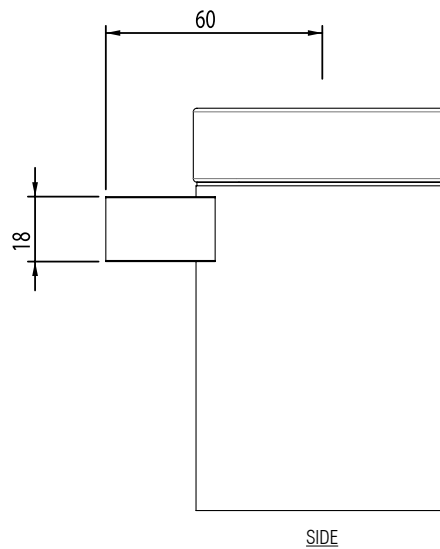

**FAQ**

**Holder Movement:** Rotates up and down

**1. IN THE BOX**

NO.	DESCRIPTION	PRODUCT CODE	FIXINGS INCLUDED?	GROSS WEIGHT	NET WEIGHT
1	IDOL SHOWER SHELF WITH RAIL	4101.02	Yes	1.16kg	1.16kg

**DIMENSIONS**

DIAGRAMS NOT TO SCALE  
ALL DIMENSIONS IN MM  
TOLERANCE OF ± 5MM  
(OVERALL DIMENSIONS)

**1. IN THE BOX**

- A.** WHITE CERAMIC CONTAINER
- B.** CHROME PLATED BRASS FRAME
- C.** PLASTIC WALL BRACKET  
No adjustment
- D.** FIXING KIT  
2x screws + 2x wall plugs
- E.** GRUB SCREW  
m6x10 socket set screw cone point
- F.** 2.5mm HEX KEY

NO.	DESCRIPTION	PRODUCT CODE	FIXINGS INCLUDED?	GROSS WEIGHT	NET WEIGHT
1	IDOL TOOTHBRUSH HOLDER	4116.02	Yes	0.45kg	0.45kg

**DIMENSIONS**

DIAGRAMS NOT TO SCALE  
ALL DIMENSIONS IN MM  
TOLERANCE OF ± 5MM  
(OVERALL DIMENSIONS)