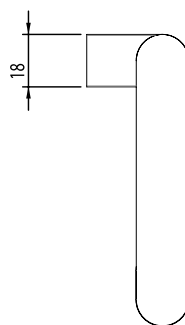

**1. IN THE BOX**

NO.	DESCRIPTION	PRODUCT CODE	FIXINGS INCLUDED?	GROSS WEIGHT	NET WEIGHT
1	IDOL TISSUE BOX TOILET ROLL HOLDER	4128.02	Yes	0.610kg	0.610kg

**DIMENSIONS**

DIAGRAMS NOT TO SCALE  
ALL DIMENSIONS IN MM  
TOLERANCE OF ± 5MM  
(OVERALL DIMENSIONS)

## 1. IN THE BOX

- A.** CHROME PLATED BRASS
- B.** PLASTIC WALL BRACKET  
No adjustment
- C.** FIXING KIT  
2x screws + 2x wall plugs
- D.** GRUB SCREW  
m6x10 socket set screw cone point
- E.** 2.5mm HEX KEY

NO.	DESCRIPTION	PRODUCT CODE	FIXINGS INCLUDED?	GROSS WEIGHT	NET WEIGHT
1	IDOL TOILET ROLL HOLDER	4118.02	Yes	0.38kg	0.38kg

## DIMENSIONS

DIAGRAMS NOT TO SCALE  
ALL DIMENSIONS IN MM  
TOLERANCE OF ± 5MM  
(OVERALL DIMENSIONS)

FRONT

SIDE

TOP