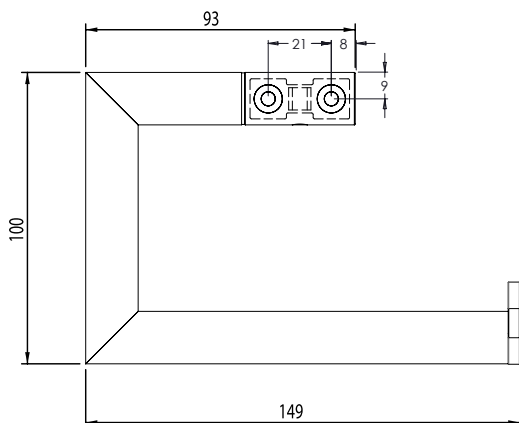

**1. IN THE BOX**

NO.	DESCRIPTION	PRODUCT CODE	FIXINGS INCLUDED?	GROSS WEIGHT	NET WEIGHT
1	IDOL TISSUE BOX TOILET ROLL HOLDER	4128.02	Yes	0.610kg	0.610kg

**DIMENSIONS**

DIAGRAMS NOT TO SCALE  
ALL DIMENSIONS IN MM  
TOLERANCE OF ± 5MM  
(OVERALL DIMENSIONS)

## 1. IN THE BOX

- A.** CHROME PLATED BRASS
- B.** PLASTIC WALL BRACKET  
No adjustment
- C.** FIXING KIT  
2x screws + 2x wall plugs
- D.** GRUB SCREW  
m6x10 socket set screw cone point
- E.** 2.5mm HEX KEY

NO.	DESCRIPTION	PRODUCT CODE	FIXINGS INCLUDED?	GROSS WEIGHT	NET WEIGHT
1	IDOL TOILET ROLL HOLDER	4118.02	Yes	0.38kg	0.38kg

## DIMENSIONS

DIAGRAMS NOT TO SCALE  
ALL DIMENSIONS IN MM  
TOLERANCE OF ± 5MM  
(OVERALL DIMENSIONS)

FRONT

SIDE

TOP