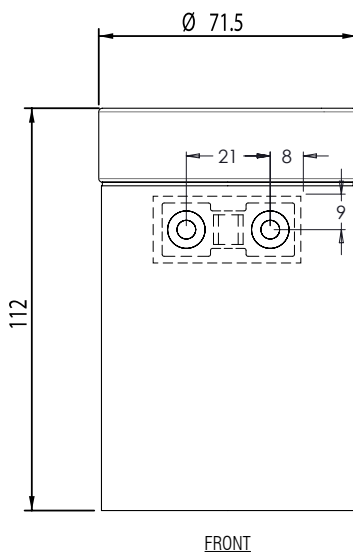

**FAQ**

**Holder Movement:** Rotates up and down

**1. IN THE BOX**

NO.	DESCRIPTION	PRODUCT CODE	FIXINGS INCLUDED?	GROSS WEIGHT	NET WEIGHT
1	IDOL SHOWER SHELF WITH RAIL	4101.02	Yes	1.16kg	1.16kg

**DIMENSIONS**

DIAGRAMS NOT TO SCALE  
ALL DIMENSIONS IN MM  
TOLERANCE OF ± 5MM  
(OVERALL DIMENSIONS)

**1. IN THE BOX**

- A.** WHITE CERAMIC CONTAINER
- B.** CHROME PLATED BRASS FRAME
- C.** PLASTIC WALL BRACKET  
No adjustment
- D.** FIXING KIT  
2x screws + 2x wall plugs
- E.** GRUB SCREW  
m6x10 socket set screw cone point
- F.** 2.5mm HEX KEY

NO.	DESCRIPTION	PRODUCT CODE	FIXINGS INCLUDED?	GROSS WEIGHT	NET WEIGHT
1	IDOL TOOTHBRUSH HOLDER	4116.02	Yes	0.45kg	0.45kg

**DIMENSIONS**

DIAGRAMS NOT TO SCALE  
ALL DIMENSIONS IN MM  
TOLERANCE OF ± 5MM  
(OVERALL DIMENSIONS)

NO.	DESCRIPTION	PRODUCT CODE	FIXINGS INCLUDED?	GROSS WEIGHT	NET WEIGHT
1	IDOL ROBE HOOK	4120.02	Yes	0.07kg	0.07kg

**DIMENSIONS**

FRONT

SIDE

TOP

DIAGRAMS NOT TO SCALE  
ALL DIMENSIONS IN MM  
TOLERANCE OF ± 5MM  
(OVERALL DIMENSIONS)