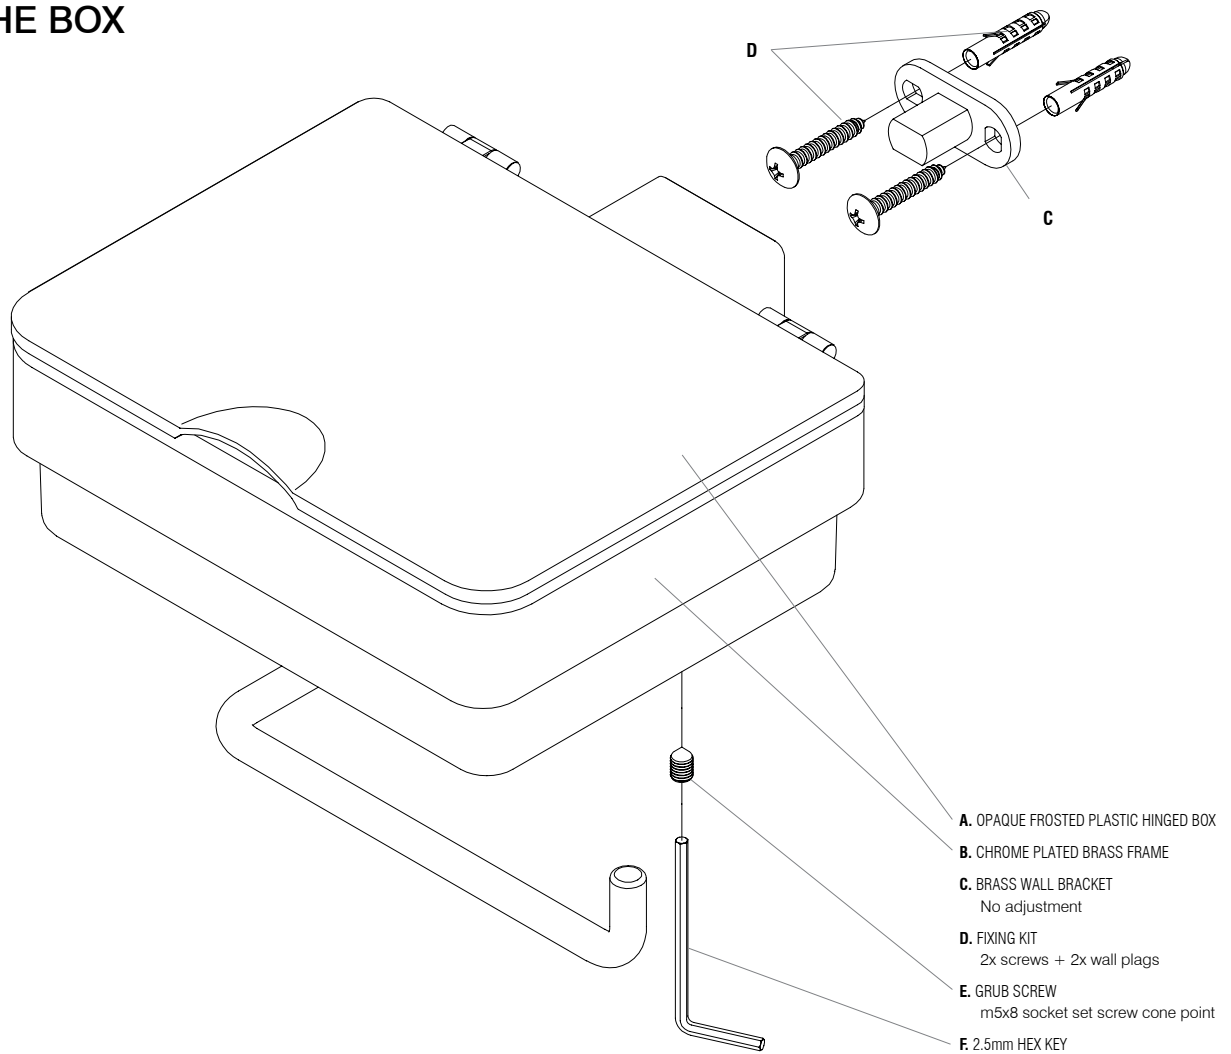

**1. IN THE BOX**

NO.	DESCRIPTION	PRODUCT CODE	FIXINGS INCLUDED?	GROSS WEIGHT	NET WEIGHT
1	IDOL TISSUE BOX TOILET ROLL HOLDER	4128.02	Yes	0.610kg	0.610kg

**DIMENSIONS**

DIAGRAMS NOT TO SCALE  
ALL DIMENSIONS IN MM  
TOLERANCE OF ± 5MM  
(OVERALL DIMENSIONS)

## 1. IN THE BOX

- A.** CHROME PLATED BRASS
- B.** PLASTIC WALL BRACKET  
No adjustment
- C.** FIXING KIT  
2x screws + 2x wall plugs
- D.** GRUB SCREW  
m6x10 socket set screw cone point
- E.** 2.5mm HEX KEY

NO.	DESCRIPTION	PRODUCT CODE	FIXINGS INCLUDED?	GROSS WEIGHT	NET WEIGHT
1	IDOL TOILET ROLL HOLDER	4118.02	Yes	0.38kg	0.38kg

**FAQ**

**Holder Movement:** Rotates up and down

**1. IN THE BOX**

NO.	DESCRIPTION	PRODUCT CODE	FIXINGS INCLUDED?	GROSS WEIGHT	NET WEIGHT
1	IDOL SHOWER SHELF WITH RAIL	4101.02	Yes	1.16kg	1.16kg

**DIMENSIONS**