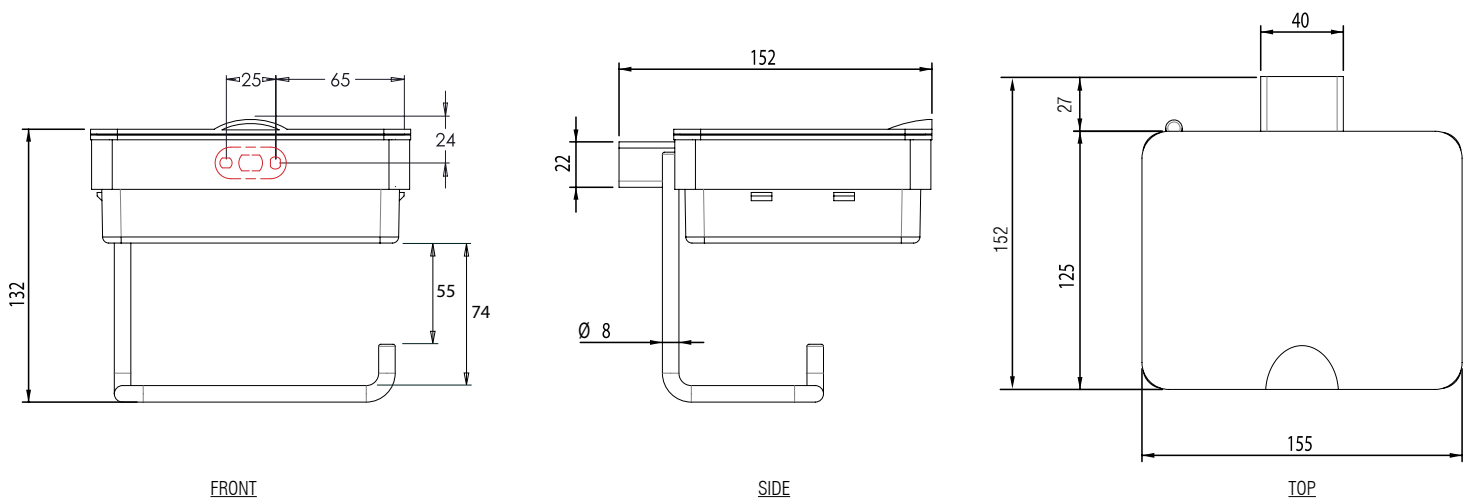

**1. IN THE BOX**

NO.	DESCRIPTION	PRODUCT CODE	FIXINGS INCLUDED?	GROSS WEIGHT	NET WEIGHT
1	IDOL TISSUE BOX TOILET ROLL HOLDER	4128.02	Yes	0.610kg	0.610kg

**DIMENSIONS**

DIAGRAMS NOT TO SCALE  
ALL DIMENSIONS IN MM  
TOLERANCE OF ± 5MM  
(OVERALL DIMENSIONS)

## DIMENSIONS

DIAGRAMS NOT TO SCALE  
ALL DIMENSIONS IN MM  
TOLERANCE OF ± 5MM  
(OVERALL DIMENSIONS)

FRONT

SIDE

TOP

**FAQ**

**Holder Movement:** Rotates up and down

**1. IN THE BOX**

NO.	DESCRIPTION	PRODUCT CODE	FIXINGS INCLUDED?	GROSS WEIGHT	NET WEIGHT
1	IDOL SHOWER SHELF WITH RAIL	4101.02	Yes	1.16kg	1.16kg

**DIMENSIONS**

DIAGRAMS NOT TO SCALE  
ALL DIMENSIONS IN MM  
TOLERANCE OF ± 5MM  
(OVERALL DIMENSIONS)

**1. IN THE BOX**

- A.** WHITE CERAMIC CONTAINER
- B.** CHROME PLATED BRASS FRAME
- C.** PLASTIC WALL BRACKET  
No adjustment
- D.** FIXING KIT  
2x screws + 2x wall plugs
- E.** GRUB SCREW  
m6x10 socket set screw cone point
- F.** 2.5mm HEX KEY