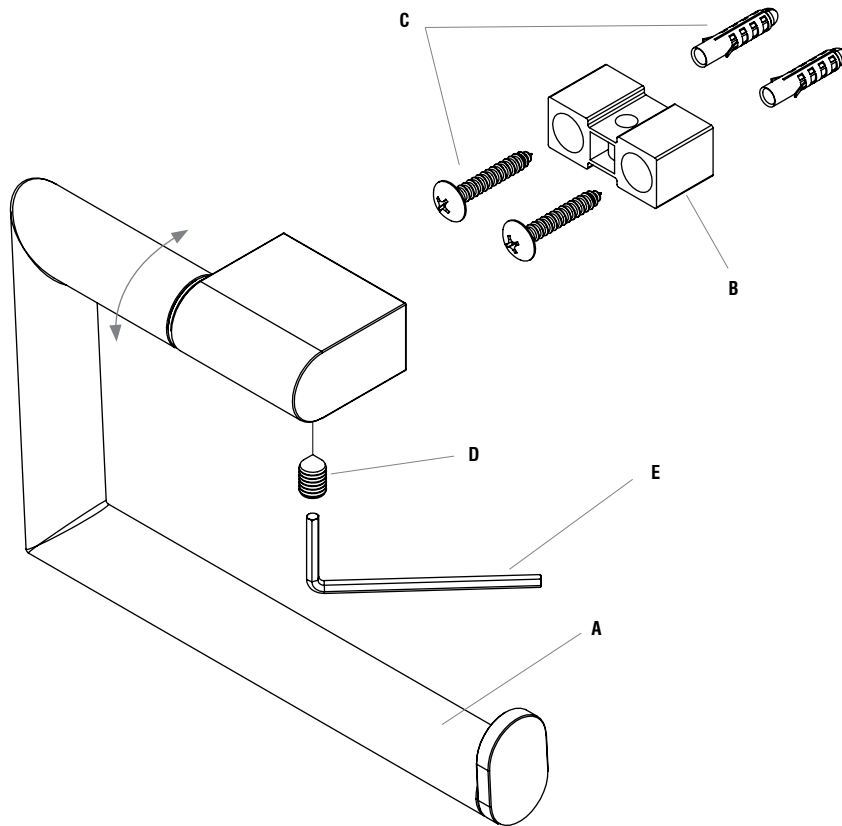

**1. IN THE BOX**

NO.	DESCRIPTION	PRODUCT CODE	FIXINGS INCLUDED?	GROSS WEIGHT	NET WEIGHT
1	IDOL TISSUE BOX TOILET ROLL HOLDER	4128.02	Yes	0.610kg	0.610kg

**DIMENSIONS**

DIAGRAMS NOT TO SCALE  
ALL DIMENSIONS IN MM  
TOLERANCE OF ± 5MM  
(OVERALL DIMENSIONS)

## 1. IN THE BOX

- A.** CHROME PLATED BRASS
- B.** PLASTIC WALL BRACKET  
No adjustment
- C.** FIXING KIT  
2x screws + 2x wall plugs
- D.** GRUB SCREW  
m6x10 socket set screw cone point
- E.** 2.5mm HEX KEY

NO.	DESCRIPTION	PRODUCT CODE	FIXINGS INCLUDED?	GROSS WEIGHT	NET WEIGHT
1	IDOL TOILET ROLL HOLDER	4118.02	Yes	0.38kg	0.38kg