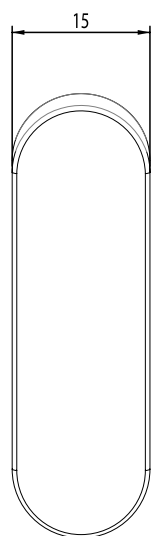

DIMENSIONS

FRONT