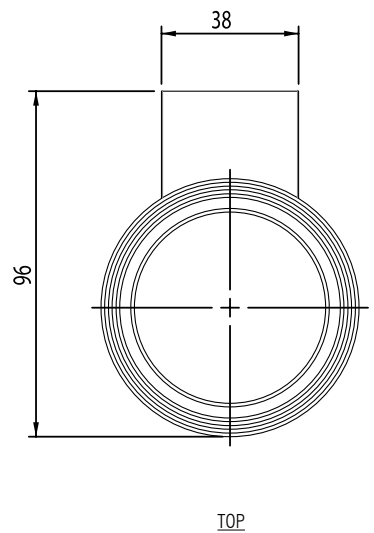

NO.	DESCRIPTION	PRODUCT CODE	FIXINGS INCLUDED?	GROSS WEIGHT	NET WEIGHT
1	IDOL TOWEL RING	4122.02	Yes	0.45kg	0.45kg

**DIMENSIONS**

DIAGRAMS NOT TO SCALE  
ALL DIMENSIONS IN MM  
TOLERANCE OF ± 5MM  
(OVERALL DIMENSIONS)

**FAQ**

**Holder Movement:** Rotates up and down

**1. IN THE BOX**

NO.	DESCRIPTION	PRODUCT CODE	FIXINGS INCLUDED?	GROSS WEIGHT	NET WEIGHT
1	IDOL SHOWER SHELF WITH RAIL	4101.02	Yes	1.16kg	1.16kg

**DIMENSIONS**

DIAGRAMS NOT TO SCALE  
ALL DIMENSIONS IN MM  
TOLERANCE OF ± 5MM  
(OVERALL DIMENSIONS)

**1. IN THE BOX**

- A.** WHITE CERAMIC CONTAINER
- B.** CHROME PLATED BRASS FRAME
- C.** PLASTIC WALL BRACKET  
No adjustment
- D.** FIXING KIT  
2x screws + 2x wall plugs
- E.** GRUB SCREW  
m6x10 socket set screw cone point
- F.** 2.5mm HEX KEY

NO.	DESCRIPTION	PRODUCT CODE	FIXINGS INCLUDED?	GROSS WEIGHT	NET WEIGHT
1	IDOL TOOTHBRUSH HOLDER	4116.02	Yes	0.45kg	0.45kg

**DIMENSIONS**

DIAGRAMS NOT TO SCALE  
ALL DIMENSIONS IN MM  
TOLERANCE OF ± 5MM  
(OVERALL DIMENSIONS)