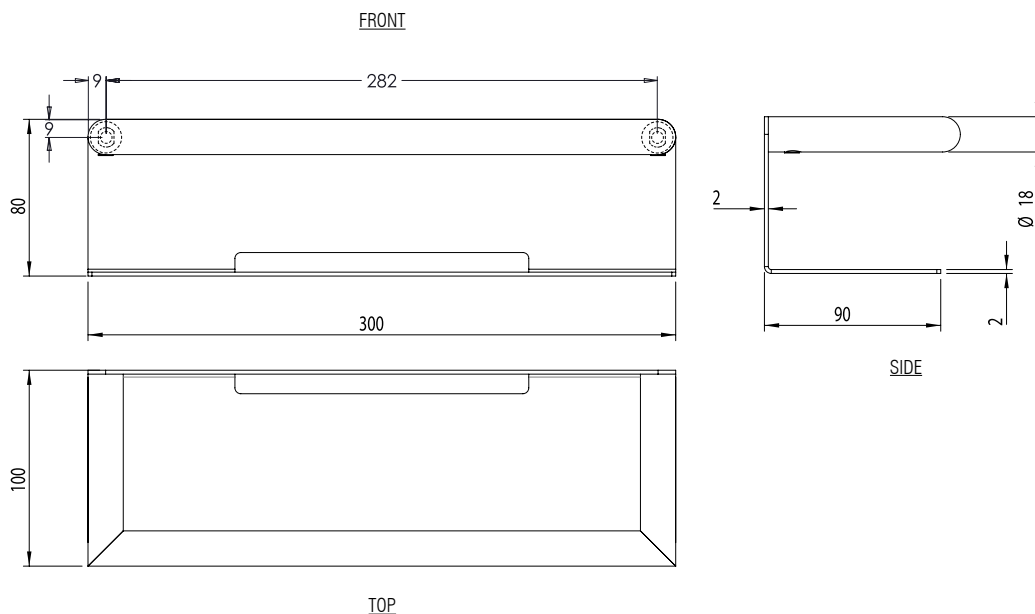

NO.	DESCRIPTION	PRODUCT CODE	FIXINGS INCLUDED?	GROSS WEIGHT	NET WEIGHT
1	IDOL TOWEL RING	4122.02	Yes	0.45kg	0.45kg

**DIMENSIONS**

DIAGRAMS NOT TO SCALE  
ALL DIMENSIONS IN MM  
TOLERANCE OF ± 5MM  
(OVERALL DIMENSIONS)

**FAQ**

**Holder Movement:** Rotates up and down

**1. IN THE BOX**

NO.	DESCRIPTION	PRODUCT CODE	FIXINGS INCLUDED?	GROSS WEIGHT	NET WEIGHT
1	IDOL SHOWER SHELF WITH RAIL	4101.02	Yes	1.16kg	1.16kg

**DIMENSIONS**

DIAGRAMS NOT TO SCALE  
ALL DIMENSIONS IN MM  
TOLERANCE OF ± 5MM  
(OVERALL DIMENSIONS)

**1. IN THE BOX**

- A.** WHITE CERAMIC CONTAINER
- B.** CHROME PLATED BRASS FRAME
- C.** PLASTIC WALL BRACKET  
No adjustment
- D.** FIXING KIT  
2x screws + 2x wall plugs
- E.** GRUB SCREW  
m6x10 socket set screw cone point
- F.** 2.5mm HEX KEY