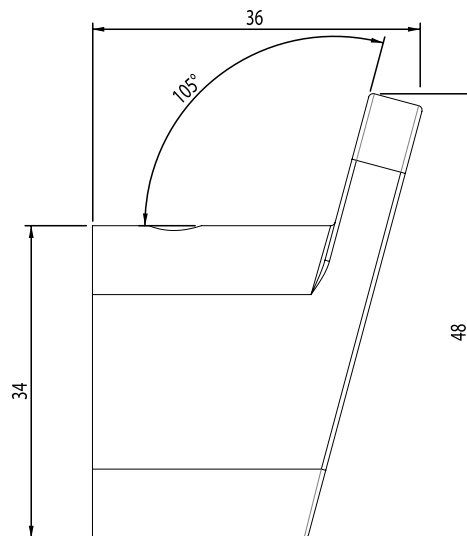

DIAGRAMS NOT TO SCALE  
ALL DIMENSIONS IN MM  
TOLERANCE OF ± 5MM  
(OVERALL DIMENSIONS)

**1. IN THE BOX**

- A.** WHITE CERAMIC CONTAINER
- B.** CHROME PLATED BRASS FRAME
- C.** PLASTIC WALL BRACKET  
No adjustment
- D.** FIXING KIT  
2x screws + 2x wall plugs
- E.** GRUB SCREW  
m6x10 socket set screw cone point
- F.** 2.5mm HEX KEY

NO.	DESCRIPTION	PRODUCT CODE	FIXINGS INCLUDED?	GROSS WEIGHT	NET WEIGHT
1	IDOL TOOTHBRUSH HOLDER	4116.02	Yes	0.45kg	0.45kg

**DIMENSIONS**

DIAGRAMS NOT TO SCALE  
ALL DIMENSIONS IN MM  
TOLERANCE OF ± 5MM  
(OVERALL DIMENSIONS)

**1. IN THE BOX**

- A.** CHROME PLATED BRASS HOOK
- B.** BRASS WALL BRACKET  
No adjustment
- C.** FIXING KIT  
2x screws + 2x wall plugs
- D.** GRUB SCREW  
m2.5x8 socket set screw cone point
- E.** 2.5mm HEX KEY

NO.	DESCRIPTION	PRODUCT CODE	FIXINGS INCLUDED?	GROSS WEIGHT	NET WEIGHT
1	IDOL ROBE HOOK	4120.02	Yes	0.07kg	0.07kg

**DIMENSIONS**

FRONT

SIDE

TOP

DIAGRAMS NOT TO SCALE  
ALL DIMENSIONS IN MM  
TOLERANCE OF ± 5MM  
(OVERALL DIMENSIONS)