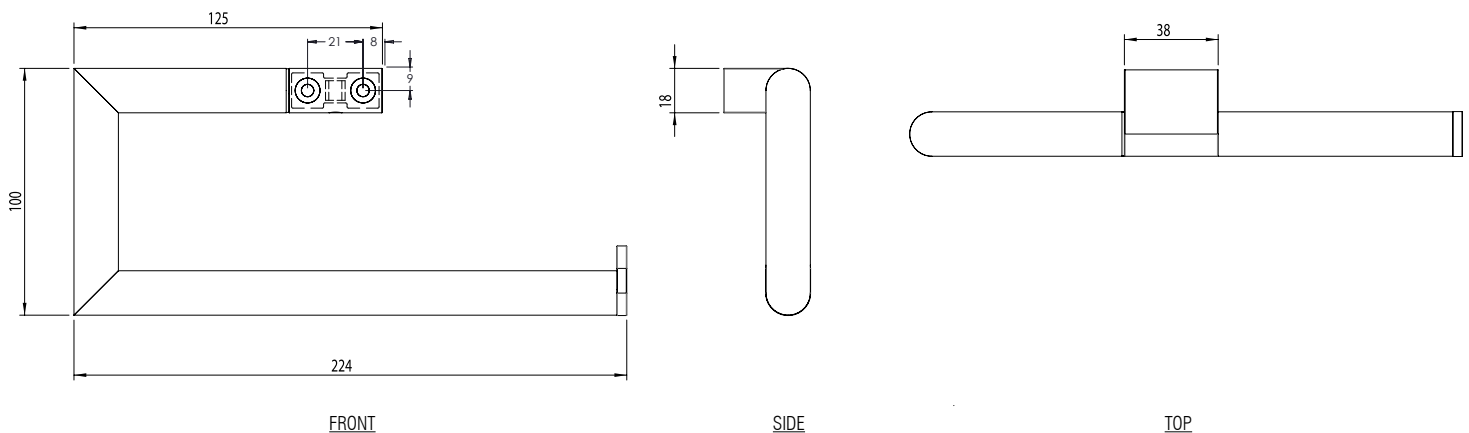

NO.	DESCRIPTION	PRODUCT CODE	FIXINGS INCLUDED?	GROSS WEIGHT	NET WEIGHT
1	IDOL TOWEL RING	4122.02	Yes	0.45kg	0.45kg

**DIMENSIONS**

DIAGRAMS NOT TO SCALE  
ALL DIMENSIONS IN MM  
TOLERANCE OF ± 5MM  
(OVERALL DIMENSIONS)

**FAQ**

**Holder Movement:** Rotates up and down

**1. IN THE BOX**

NO.	DESCRIPTION	PRODUCT CODE	FIXINGS INCLUDED?	GROSS WEIGHT	NET WEIGHT
1	IDOL SHOWER SHELF WITH RAIL	4101.02	Yes	1.16kg	1.16kg

**DIMENSIONS**