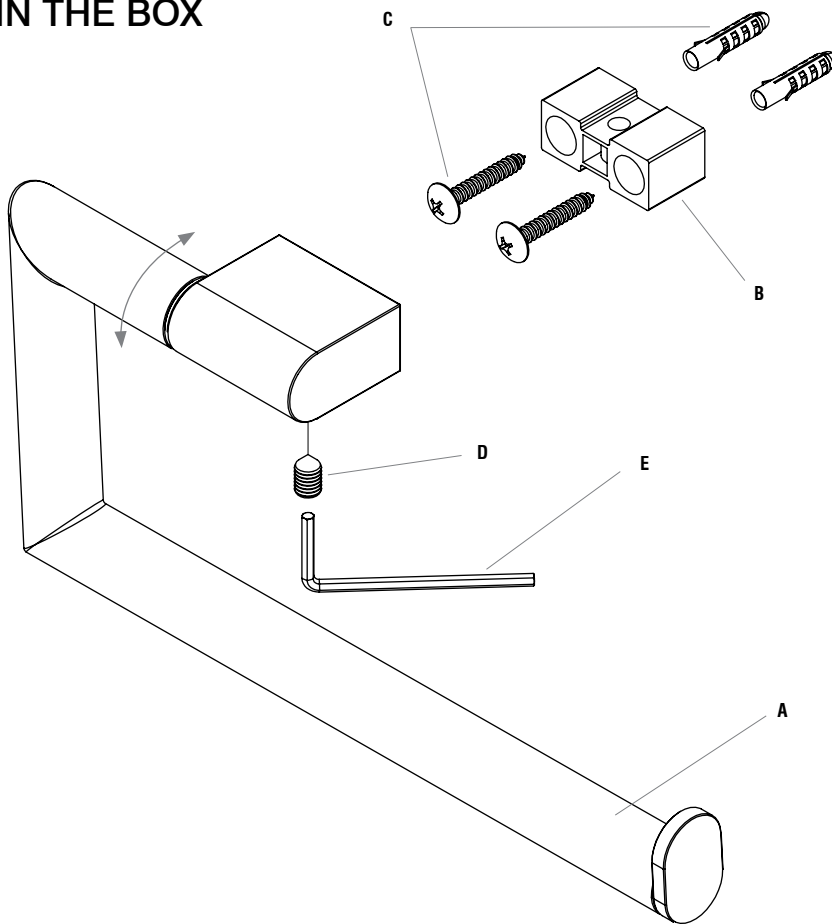

## 1. IN THE BOX

- A.** CHROME PLATED BRASS
- B.** PLASTIC WALL BRACKET  
No adjustment
- C.** FIXING KIT  
2x screws + 2x wall plugs
- D.** GRUB SCREW  
m6x10 socket set screw cone point
- E.** 2.5mm HEX KEY

## DIMENSIONS

DIAGRAMS NOT TO SCALE  
ALL DIMENSIONS IN MM  
TOLERANCE OF ± 5MM  
(OVERALL DIMENSIONS)

FRONT

SIDE

TOP

## FAQ

**Holder Movement:** Rotates up and down

**1. IN THE BOX**

- A.** CHROME PLATED BRASS
- B.** PLASTIC WALL BRACKET  
No adjustment
- C.** FIXING KIT  
2x screws + 2x wall plugs
- D.** GRUB SCREW  
m6x10 socket set screw cone point
- E.** 2.5mm HEX KEY

**FAQ**

**Holder Movement:** Rotates up and down

**1. IN THE BOX**

NO.	DESCRIPTION	PRODUCT CODE	FIXINGS INCLUDED?	GROSS WEIGHT	NET WEIGHT
1	IDOL SHOWER SHELF WITH RAIL	4101.02	Yes	1.16kg	1.16kg

**DIMENSIONS**