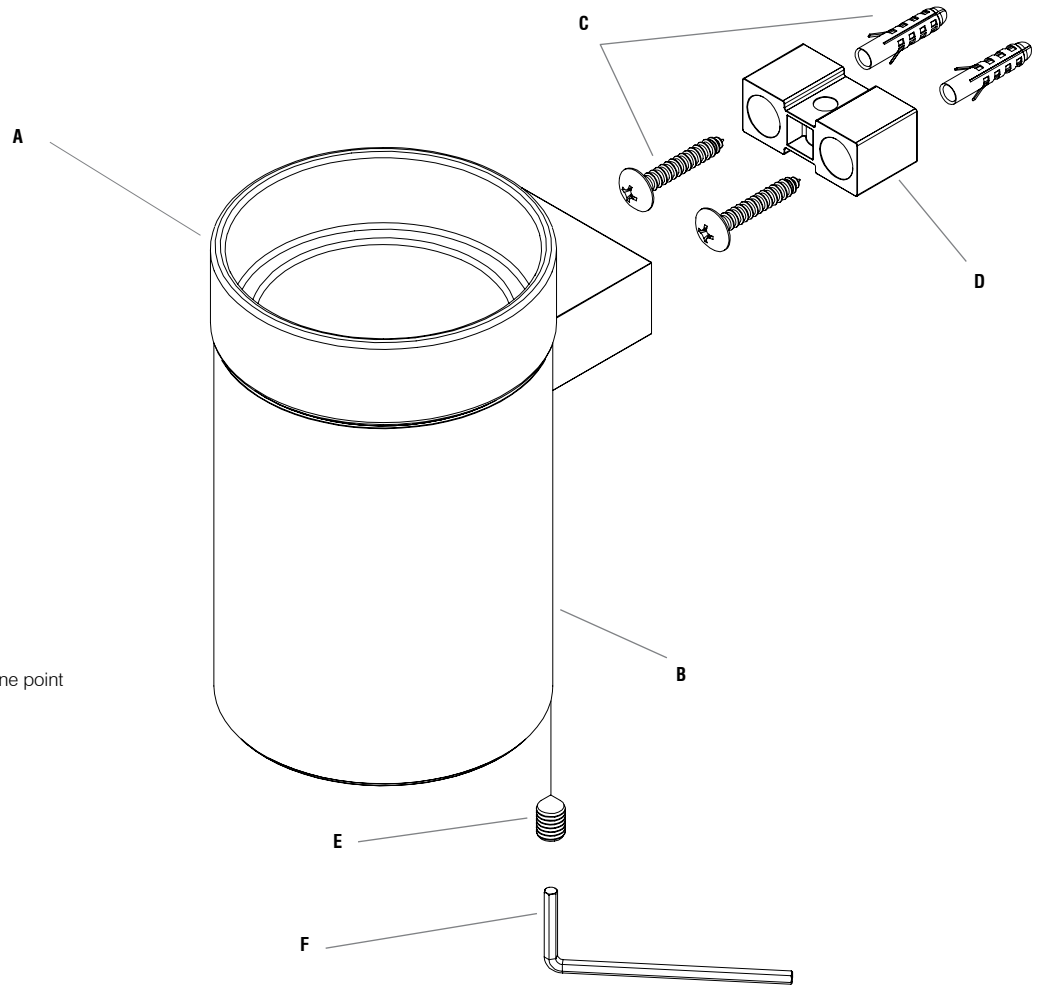

**FAQ**

**Holder Movement:** Rotates up and down

**1. IN THE BOX**

NO.	DESCRIPTION	PRODUCT CODE	FIXINGS INCLUDED?	GROSS WEIGHT	NET WEIGHT
1	IDOL SHOWER SHELF WITH RAIL	4101.02	Yes	1.16kg	1.16kg

**DIMENSIONS**

DIAGRAMS NOT TO SCALE  
ALL DIMENSIONS IN MM  
TOLERANCE OF ± 5MM  
(OVERALL DIMENSIONS)

**1. IN THE BOX**

- A.** WHITE CERAMIC CONTAINER
- B.** CHROME PLATED BRASS FRAME
- C.** PLASTIC WALL BRACKET  
No adjustment
- D.** FIXING KIT  
2x screws + 2x wall plugs
- E.** GRUB SCREW  
m6x10 socket set screw cone point
- F.** 2.5mm HEX KEY