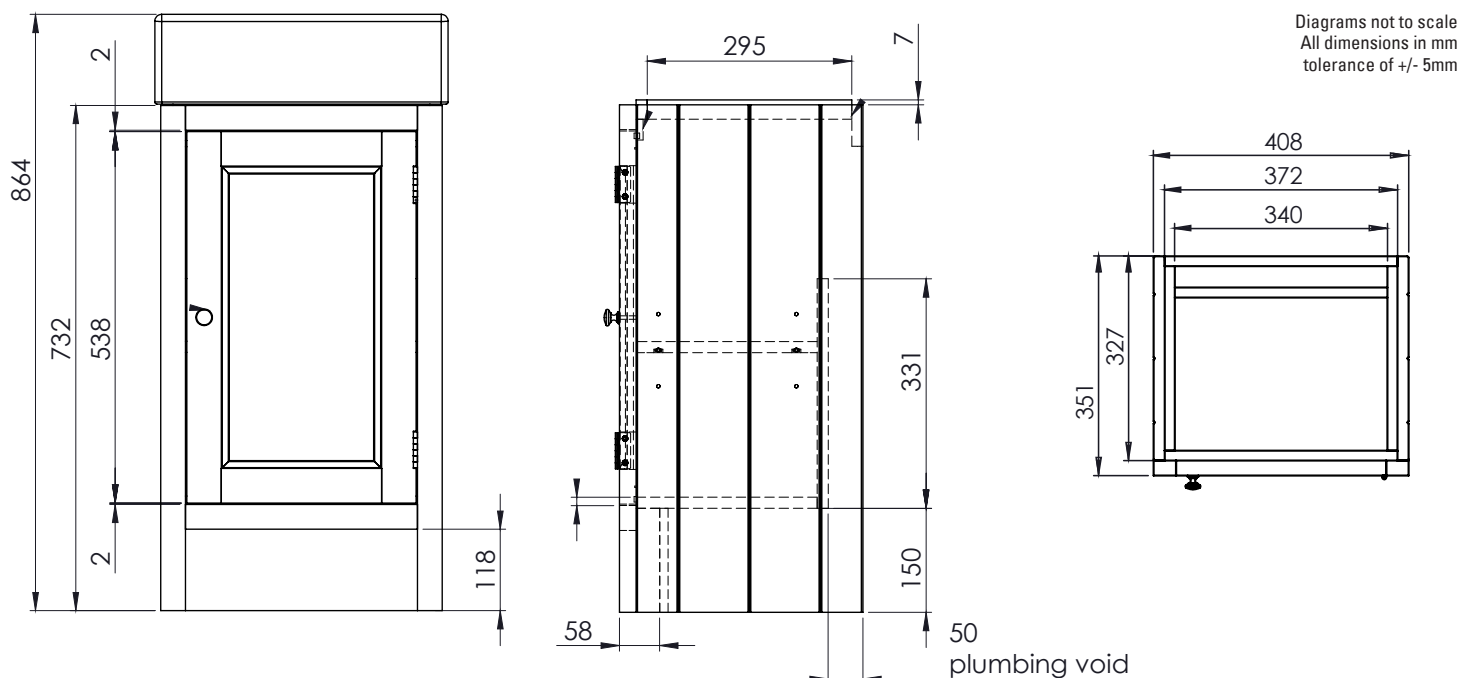

No.	Description	Code	Fixings
1	Hampton 450mm Cloakroom Unit	HAM450B	Yes
2	Hampton Cloakroom Basin	HAM450C	N/A

Finishes Available	
	
Vanilla	Natural Oak
	
Mocha	Pewter
	
Chalk White	Slate Grey

## Dimensions

## FAQ's

What is the depth of the unit with the door open? **690mm**

What is the width of the unit with the door open? **700mm**

Can the door be hung from either side? **Yes, pilot holes are made in the frame so that the hinge can be positioned on either side.**