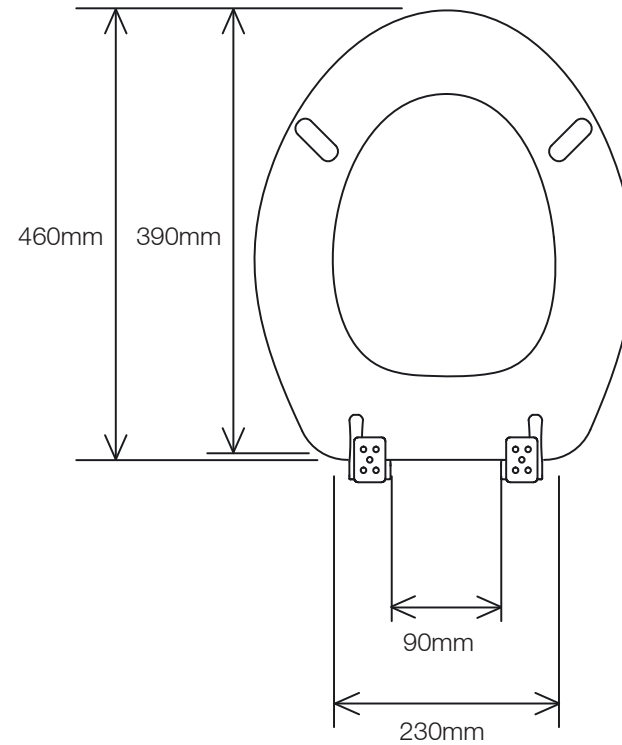

ROPER RHODES

TECHNICAL INFORMATION - DIMENSIONS

Greenwich soft close toilet seat
8099M / 8099A / 8099LI / 8099NO / 8099AW / 8099W

general seat dimensions

max/min fixing adjustment