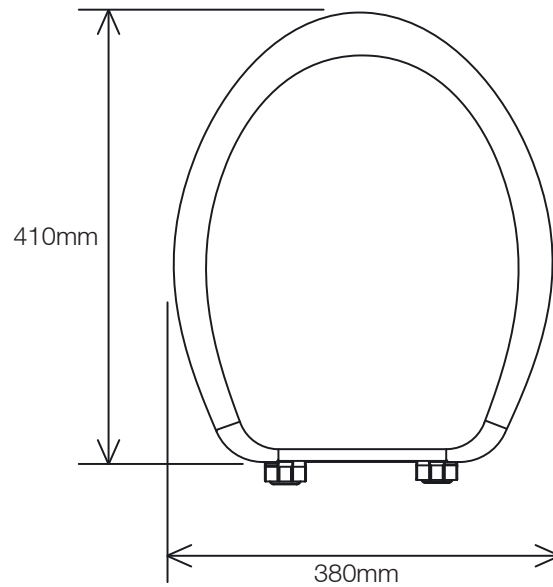

ROPER RHODES

TECHNICAL INFORMATION - DIMENSIONS

Greenwich soft close toilet seat
8099M / 8099A / 8099LI / 8099NO / 8099AW / 8099W

general seat dimensions

max/min fixing adjustment