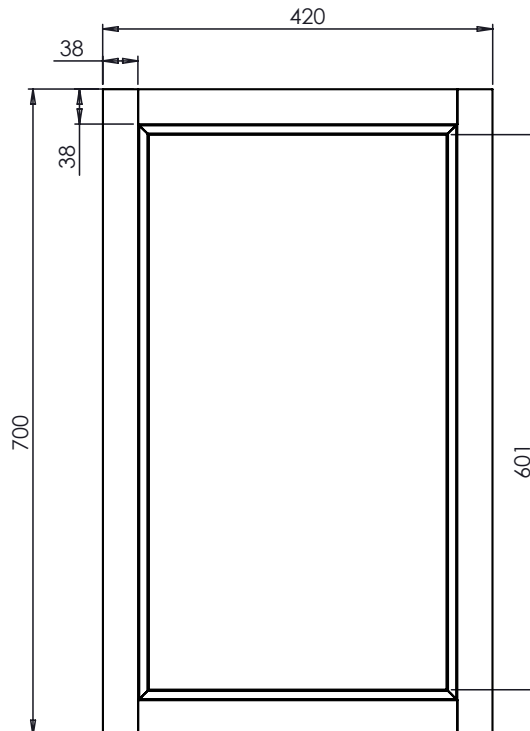

Cloakroom Mirror

ROPER RHODES®
BATH

NO.	DESCRIPTION	PRODUCT CODE	FIXINGS INCLUDED?	GROSS WEIGHT	NET WEIGHT
1	HAMPTON 570 MIRROR	HAM420M	YES	4.2kg	4.2kg

DIMENSIONS

DIAGRAMS NOT TO SCALE
ALL DIMENSIONS IN MM
TOLERANCE OF ± 5MM

Depth	25mm
Fixing centres landscape	390mm
Fixing centres portrait	670mm
Fix point land to top	145mm
Fix point portrait to top	225mm