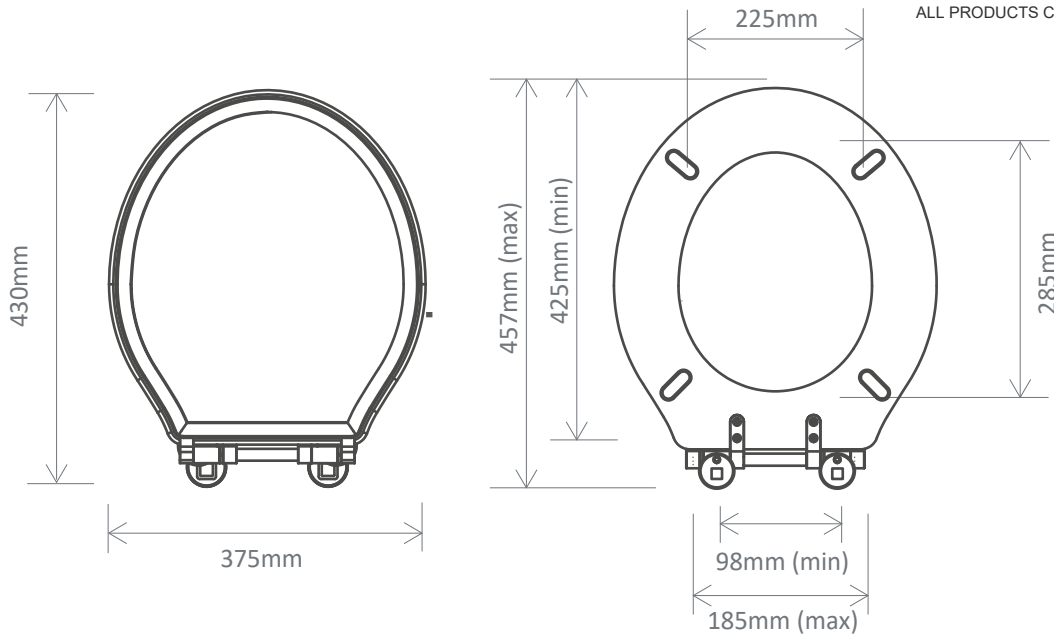

TECHNICAL DATA SHEET

Chalk White Painted SC Toilet Seat - DC4005

ROPER RHODES®

NO.	Description	Product Code	Fixings included	Gross Weight	Net Weight
1	Chalk White Painted SC Toilet Seat	DC4005	YES	3.65kg	--

Spares Codes:

Bar Hinge Assembly for Painted Seats - SP14199

Soft Close Toilet Seat Bar Hinge
Fixing Pack - SP14200

Spare O-Ring Base Seal (x1) - SP17378

DIMENSIONS - DC4005

DIAGRAMS NOT TO SCALE | ALL DIMENSIONS IN MM | TOLERANCE OF ± 5MM
ALL PRODUCTS CONFORM TO THE BRITISH FIXING STANDARDS

*Dimensions are subject to change, customers are advised to measure actual product before commencing installation.

**Fixing point dimensions are for guidance only/the positions of wall fixing must be checked when product is received.

FAQs

Q - What's the maximum test load of the seat?

A - 150kg

Q - What are the fixings made from?

A - See fixing details

Key Dimensions Descriptions	Key Dimensions (mm)
Seat/Lid Front to Back	430mm
Seat/Lid Left to Right	375mm
Ring Hole Front to Back	285mm
Ring Hole Left to Right	225mm
Seat Overall Thickness	57mm
Width of Back of Seat	Input Dimension
Min/Max Adjustment for Fixings	98/185, 425/457