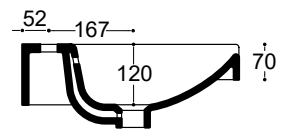

No.	Description	Code	Fixings Included		
1	Breathe 810mm 1 TH Basin with Overflow	BRE600C	No		

Dimensions

Diagrams not to scale  
All dimensions in mm  
tolerance of +5mm

FAQ's

Q. What is the depth of the bowl?  
A. 100 mm.

No.	Description	Code	Fixings Included		
1	Breathe 810mm 1 TH Basin with Overflow	BRE800C	No		

Dimensions

Diagrams not to scale  
All dimensins in mm  
tolerance of +5mm

FAQ's

Q. What is the depth of the bowl  
A. 100mm

No.	Description	Code	Fixings Included		
1	Breathe 1010mm 1 TH Basin with Overflow	BRE1000C			

Dimensions

Diagrams not to scale  
All dimins in mm  
tolerance of +5mm

FAQ's

Q. What is the depth of the bowl?  
A. 100 mm.