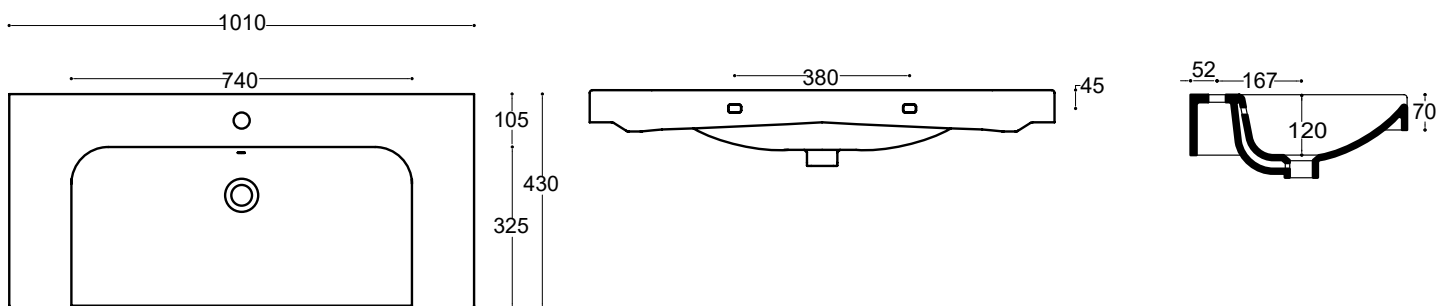

No.	Description	Code	Fixings Included		
1	Breathe 810mm 1 TH Basin with Overflow	BRE600C	No		

Dimensions

Diagrams not to scale  
All dimensions in mm  
tolerance of +5mm

FAQ's

Q. What is the depth of the bowl?  
A. 100 mm.

No.	Description	Code	Fixings Included		
1	Breathe 810mm 1 TH Basin with Overflow	BRE800C	No		

Dimensions

Diagrams not to scale  
All dimensins in mm  
tolerance of +5mm

FAQ's

Q. What is the depth of the bowl  
A. 100mm

No.	Description	Code	Fixings Included		
1	Breathe 1010mm 1 TH Basin with Overflow	BRE1000C			

Dimensions

Diagrams not to scale  
All dimins in mm  
tolerance of +5mm

FAQ's

Q. What is the depth of the bowl?  
A. 100 mm.