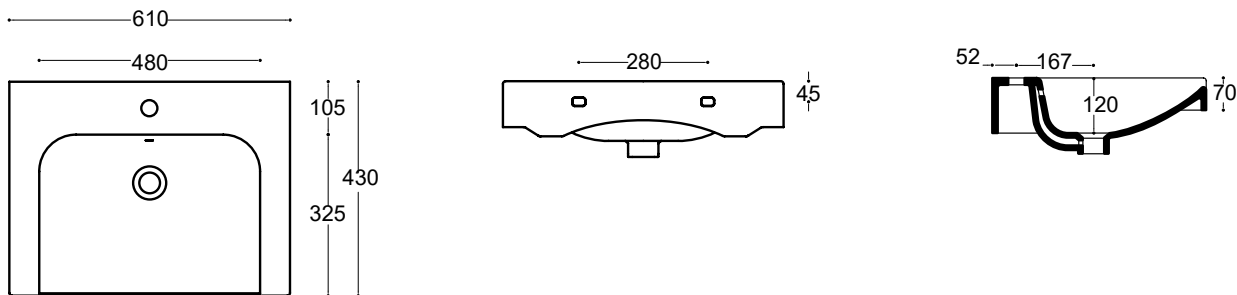

No.	Description	Code	Fixings Included		
1	Breathe 810mm 1 TH Basin with Overflow	BRE600C	No		

Dimensions

Diagrams not to scale  
All dimensions in mm  
tolerance of +5mm

FAQ's

Q. What is the depth of the bowl?  
A. 100 mm.

No.	Description	Code	Fixings Included		
1	Breathe 810mm 1 TH Basin with Overflow	BRE800C	No		

Dimensions

Diagrams not to scale  
All dimensins in mm  
tolerance of +5mm

FAQ's

Q. What is the depth of the bowl  
A. 100mm

No.	Description	Code	Fixings Included		
1	Breathe 1010mm 1 TH Basin with Overflow	BRE1000C			

Dimensions

Diagrams not to scale  
All dimins in mm  
tolerance of +5mm

FAQ's

Q. What is the depth of the bowl?  
A. 100 mm.