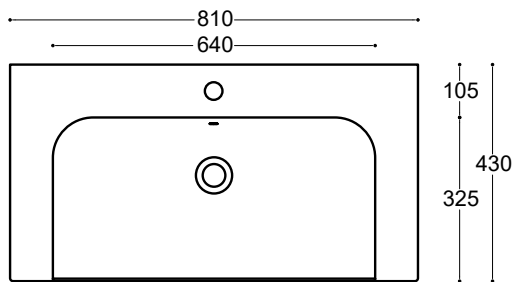

No.	Description	Code	Fixings Included		
1	Breathe 810mm 1 TH Basin with Overflow	BRE600C	No		

Dimensions

Diagrams not to scale  
All dimensions in mm  
tolerance of +5mm

FAQ's

Q. What is the depth of the bowl?  
A. 100 mm.

No.	Description	Code	Fixings Included		
1	Breathe 810mm 1 TH Basin with Overflow	BRE800C	No		

Dimensions

Diagrams not to scale  
All dimensins in mm  
tolerance of +5mm

FAQ's

Q. What is the depth of the bowl  
A. 100mm

No.	Description	Code	Fixings Included		
1	Breathe 1010mm 1 TH Basin with Overflow	BRE1000C			

Dimensions

Diagrams not to scale  
All dimins in mm  
tolerance of +5mm

FAQ's

Q. What is the depth of the bowl?  
A. 100 mm.