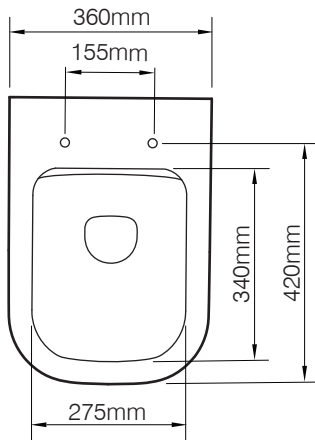

TECHNICAL DATA SHEET

Accent Rimless Back To Wall WC Pan - ABWPAN

ROPER RHODES®

NO.	Description	Product Code	Fixings included	Gross Weight
1	Accent Soft Close Toilet Seat	ASCTS	YES	2.1 KG
2	Accent Rimless Back to Wall WC	ABWPAN	YES	27.5 KG

Floor Fixings

- 1. 2x Nylon Floor Bracket
- 2. 4x Stainless Steel Screws
- 3. 2x Nylon Screw Plugs
- 4. 2x Nylon Screw Collars
- 5. 2x Nylon Collars Caps (Metalic Finish)

Spare Code: SP14211

DIMENSIONS

DIAGRAMS NOT TO SCALE | ALL DIMENSIONS IN MM TOLERANCE OF ± 5 MM
ALL PRODUCTS CONFORM TO BRITISH STANDARDS

*Dimensions are subject to change, customers are advised to measure actual product before commencing installation.
**Fixing point dimensions are for guidance only. The positions of fixings must be checked when product is received.

Q - What type of rim does this pan have?
A - Rimless

Key Dimensions Descriptions	Key Dimensions (mm)
Front to Back Footprint	430mm
Left to Right Footprint	195mm
Bowl Front to Back	340mm
Bowl Left to Right	275mm
Pan Height	420mm
Pan Overall front to Back	520mm
Centre Flush Inlet to Floor	345mm
Centre Waste Outlet to Floor	175mm
Width of Void	170mm
Is there a Ceramic Brace Bar	No
Distance from Spigot to back of Pan	175mm