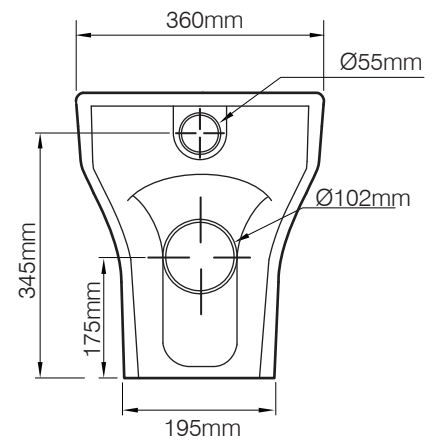

TECHNICAL DATA SHEET

Accent Rimless Back To Wall WC Pan - ABWPAN

ROPER RHODES®

NO.	Description	Product Code	Fixings included	Gross Weight
1	Accent Soft Close Toilet Seat	ASCTS	YES	2.1 KG
2	Accent Rimless Back to Wall WC	ABWPAN	YES	27.5 KG

Floor Fixings

- 1. 2x Nylon Floor Bracket
- 2. 4x Stainless Steel Screws
- 3. 2x Nylon Screw Plugs
- 4. 2x Nylon Screw Collars
- 5. 2x Nylon Collars Caps (Metalic Finish)

Spare Code: SP14211

DIMENSIONS

DIAGRAMS NOT TO SCALE | ALL DIMENSIONS IN MM TOLERANCE OF ± 5 MM
ALL PRODUCTS CONFORM TO BRITISH STANDARDS

*Dimensions are subject to change, customers are advised to measure actual product before commencing installation.
**Fixing point dimensions are for guidance only. The positions of fixings must be checked when product is received.

Q - What type of rim does this pan have?
A - Rimless

Key Dimensions Descriptions	Key Dimensions (mm)
Front to Back Footprint	430mm
Left to Right Footprint	195mm
Bowl Front to Back	340mm
Bowl Left to Right	275mm
Pan Height	420mm
Pan Overall front to Back	520mm
Centre Flush Inlet to Floor	345mm
Centre Waste Outlet to Floor	175mm
Width of Void	170mm
Is there a Ceramic Brace Bar	No
Distance from Spigot to back of Pan	175mm