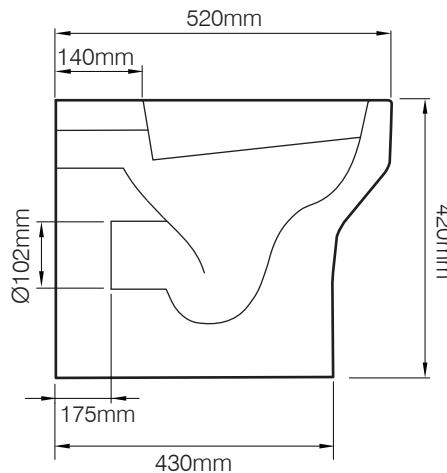

TECHNICAL DATA SHEET

Accent Rimless Back To Wall WC Pan - ABWPAN

ROPER RHODES®

NO.	Description	Product Code	Fixings included	Gross Weight
1	Accent Soft Close Toilet Seat	ASCTS	YES	2.1 KG
2	Accent Rimless Back to Wall WC	ABWPAN	YES	27.5 KG

Floor Fixings

- 1. 2x Nylon Floor Bracket
- 2. 4x Stainless Steel Screws
- 3. 2x Nylon Screw Plugs
- 4. 2x Nylon Screw Collars
- 5. 2x Nylon Collars Caps (Metalic Finish)

Spare Code: SP14211

DIMENSIONS

DIAGRAMS NOT TO SCALE | ALL DIMENSIONS IN MM TOLERANCE OF ± 5 MM
ALL PRODUCTS CONFORM TO BRITISH STANDARDS

*Dimensions are subject to change, customers are advised to measure actual product before commencing installation.
**Fixing point dimensions are for guidance only. The positions of fixings must be checked when product is received.

Q - What type of rim does this pan have?
A - Rimless

Key Dimensions Descriptions	Key Dimensions (mm)
Front to Back Footprint	430mm
Left to Right Footprint	195mm
Bowl Front to Back	340mm
Bowl Left to Right	275mm
Pan Height	420mm
Pan Overall front to Back	520mm
Centre Flush Inlet to Floor	345mm
Centre Waste Outlet to Floor	175mm
Width of Void	170mm
Is there a Ceramic Brace Bar	No
Distance from Spigot to back of Pan	175mm