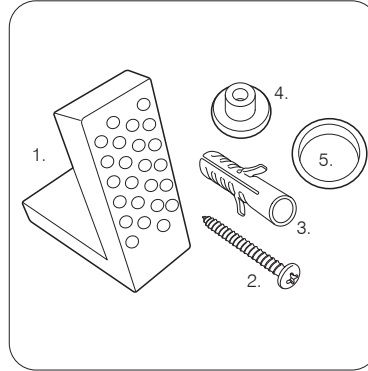

TECHNICAL DATA SHEET

Accent Rimless Back To Wall WC Pan - ABWPAN

ROPER RHODES®

NO.	Description	Product Code	Fixings included	Gross Weight
1	Accent Soft Close Toilet Seat	ASCTS	YES	2.1 KG
2	Accent Rimless Back to Wall WC	ABWPAN	YES	27.5 KG

Floor Fixings

- 1. 2x Nylon Floor Bracket
- 2. 4x Stainless Steel Screws
- 3. 2x Nylon Screw Plugs
- 4. 2x Nylon Screw Collars
- 5. 2x Nylon Collars Caps (Metalic Finish)

Spare Code: SP14211

DIMENSIONS

DIAGRAMS NOT TO SCALE | ALL DIMENSIONS IN MM TOLERANCE OF ± 5 MM
ALL PRODUCTS CONFORM TO BRITISH STANDARDS

*Dimensions are subject to change, customers are advised to measure actual product before commencing installation.
**Fixing point dimensions are for guidance only. The positions of fixings must be checked when product is received.

Q - What type of rim does this pan have?
A - Rimless

Key Dimensions Descriptions	Key Dimensions (mm)
Front to Back Footprint	430mm
Left to Right Footprint	195mm
Bowl Front to Back	340mm
Bowl Left to Right	275mm
Pan Height	420mm
Pan Overall front to Back	520mm
Centre Flush Inlet to Floor	345mm
Centre Waste Outlet to Floor	175mm
Width of Void	170mm
Is there a Ceramic Brace Bar	No
Distance from Spigot to back of Pan	175mm