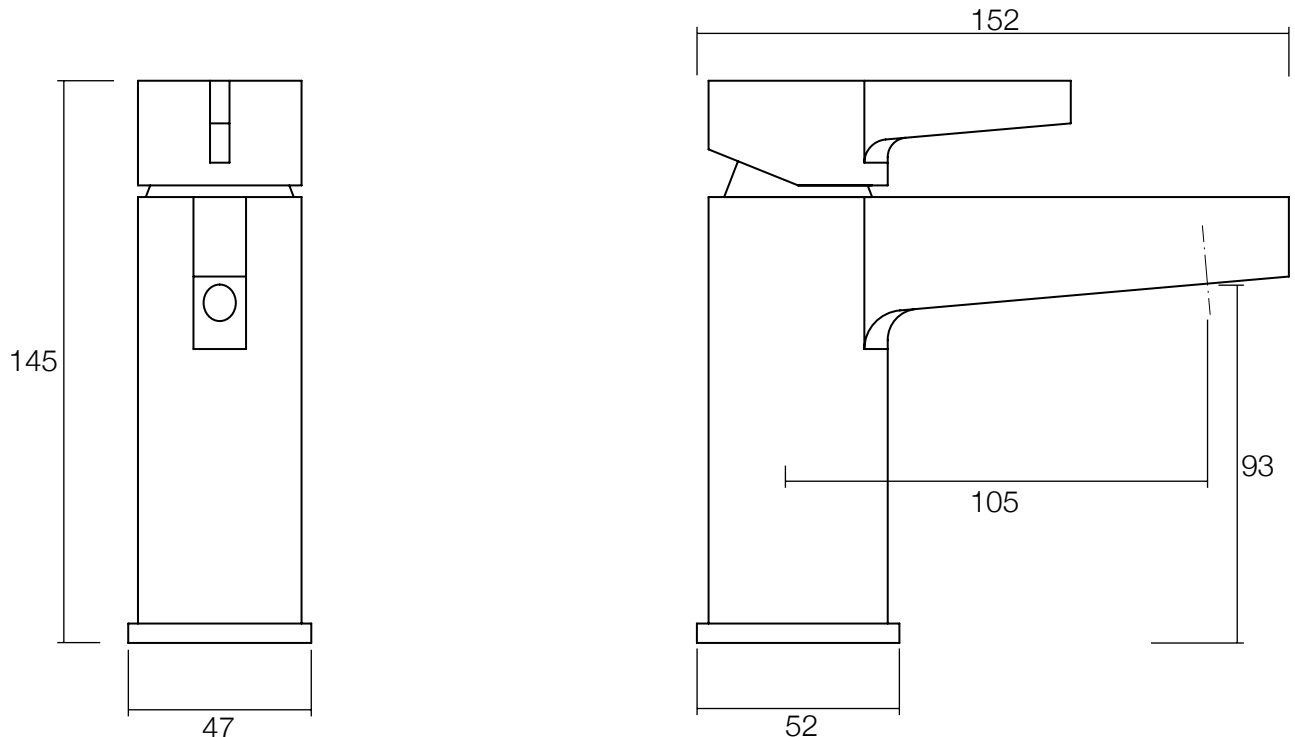

Dimensions

Diagrams not to scale. All dimensions in mm (tolerance of +/-5mm)

*Dimensions are subject to change, customers are advised to measure actual product before commencing installation.

FAQs

What is the size of the tap tail connection? The tap tails have a standard 1/2" BSP fixing.

Technical Data Sheet

ROPER RHODES®

Aim Basin Mixer - T296102

No.	Description	Code	Fixings Included
1	Aim Basin Mixer	T196102	YES

Min Pressure:	0.2bar
0.2bar	5.1 litres / min
0.3bar	5.6 litres / min
0.5bar	7.5 litres / min
1bar	11 litres / min
2bar	15.4 litres / min
3bar	18.9 litres / min

What bore is the tap tail? The tails have a 10mm internal bore.

What length are the tap tails? The tails are 300mm in length.

Does the tap come fitted with an aerator? Yes, the aerator comes pre-installed but can be replaced. This is a push fit aerator, when removed cannot be re-fitted, can only be replaced with a new aerator. Replacements are available.