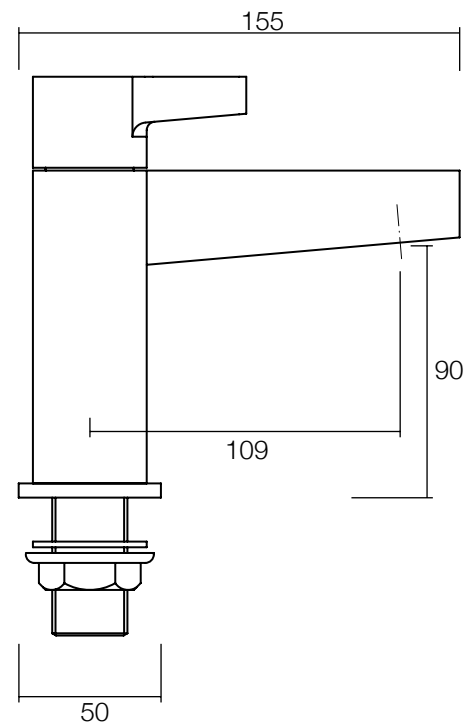

Dimensions

Diagrams not to scale. All dimensions in mm (tolerance of +/-5mm)

*Dimensions are subject to change, customers are advised to measure actual product before commencing installation.

FAQs

What is the size of the tap tail connection? The tap tails have a standard 1/2" BSP fixing.

What bore is the tap tail? The tails have a 10mm internal bore.

What length are the tap tails? The tails are 300mm in length.

Does the tap come fitted with an aerator? Yes, the aerator comes pre-installed but can be replaced. This is a push fit aerator, when removed cannot be re-fitted, can only be replaced with a new aerator. Replacements are available.

Dimensions

Diagrams not to scale. All dimensions in mm (tolerance of +/-5mm)

*Dimensions are subject to change, customers are advised to measure actual product before commencing installation.

FAQs

Does the tap come fitted with an aerator? Yes, the aerator comes pre-installed but can be replaced. This is a push fit aerator, when removed cannot be re-fitted, can only be replaced with a new aerator. Replacements are available.