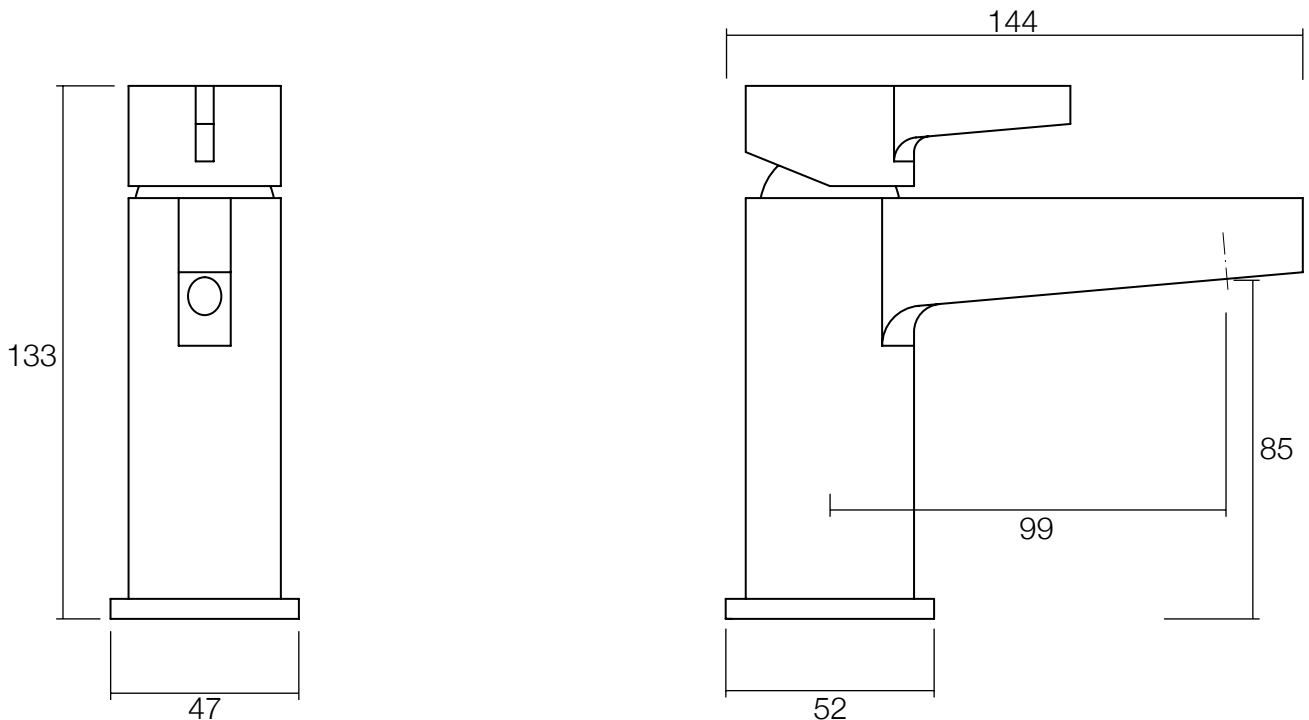

Technical Data Sheet

ROPER RHODES®

Aim Mini Basin Mixer - T291102

No.	Description	Code	Fixings Included
1	Aim Mini Basin Mixer	T291102	YES

Min Pressure:	0.3bar
0.2bar	5 litres / min
0.3bar	5.5 litres / min
0.5bar	7.4 litres / min
1bar	10.4 litres / min
2bar	14.9 litres / min
3bar	18.5 litres / min

Dimensions

Diagrams not to scale. All dimensions in mm (tolerance of +/-5mm)

*Dimensions are subject to change, customers are advised to measure actual product before commencing installation.

FAQs

What is the size of the tap tail connection? The tap tails have a standard 1/2" BSP fixing.

What bore is the tap tail? The tails have a 10mm internal bore.

What length are the tap tails? The tails are 300mm in length .

Does the tap come fitted with an aerator? Yes, the aerator comes pre-installed but can be replaced. This is a push fit aerator, when removed cannot be re-fitted, can only be replace with a new aerator. Replacements are available.