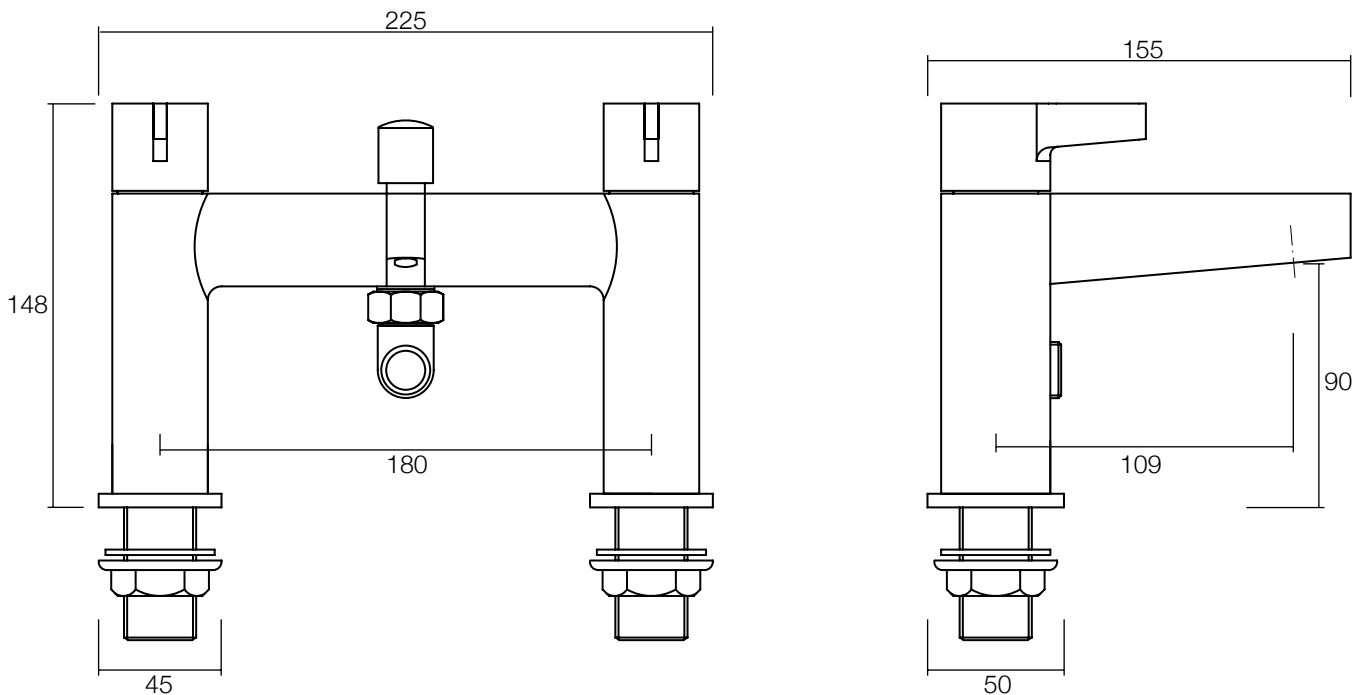

Dimensions

Diagrams not to scale. All dimensions in mm (tolerance of +/-5mm)