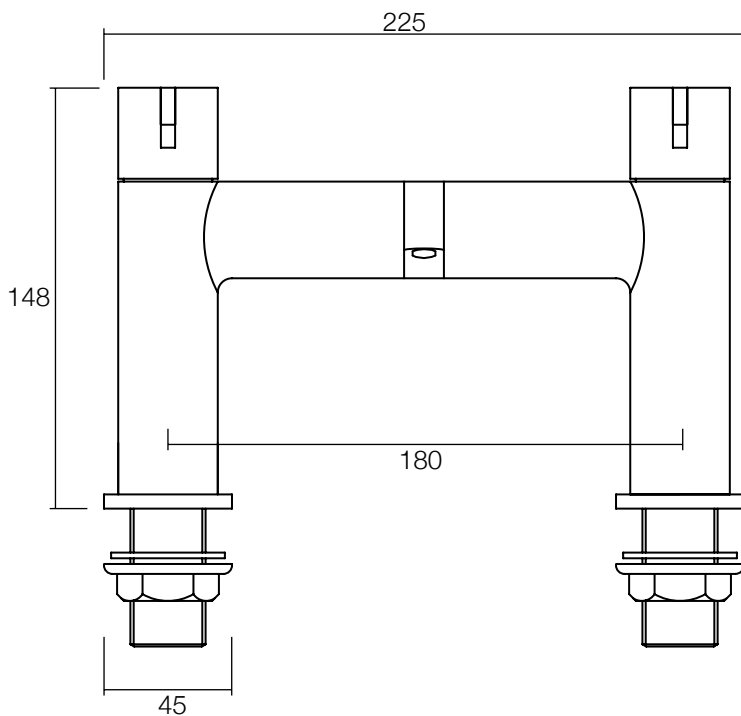

Dimensions

Diagrams not to scale. All dimensions in mm (tolerance of +/-5mm)

*Dimensions are subject to change, customers are advised to measure actual product before commencing installation.

FAQs

What is the size of the tap tail connection? The tap tails have a standard 1/2" BSP fixing.

What bore is the tap tail? The tails have a 10mm internal bore.

What length are the tap tails? The tails are 300mm in length.

Does the tap come fitted with an aerator? Yes, the aerator comes pre-installed but can be replaced. This is a push fit aerator, when removed cannot be re-fitted, can only be replaced with a new aerator. Replacements are available.

Technical Data Sheet

ROPER RHODES®

Aim Bath Filler - T293202

No.	Description	Code	Fixings Included
1	Aim Bath Filler	T293202	YES

Min Pressure:	0.2bar
0.2bar	12.6 litres / min
0.3bar	14.9 litres / min
0.5bar	20.3 litres / min
1bar	28.8 litres / min
2bar	39.5 litres / min

Dimensions

Diagrams not to scale. All dimensions in mm (tolerance of +/-5mm)

*Dimensions are subject to change, customers are advised to measure actual product before commencing installation.

FAQs

Does the tap come fitted with an aerator? Yes, the aerator comes pre-installed but can be replaced. This is a push fit aerator, when removed cannot be re-fitted, can only be replaced with a new aerator. Replacements are available.