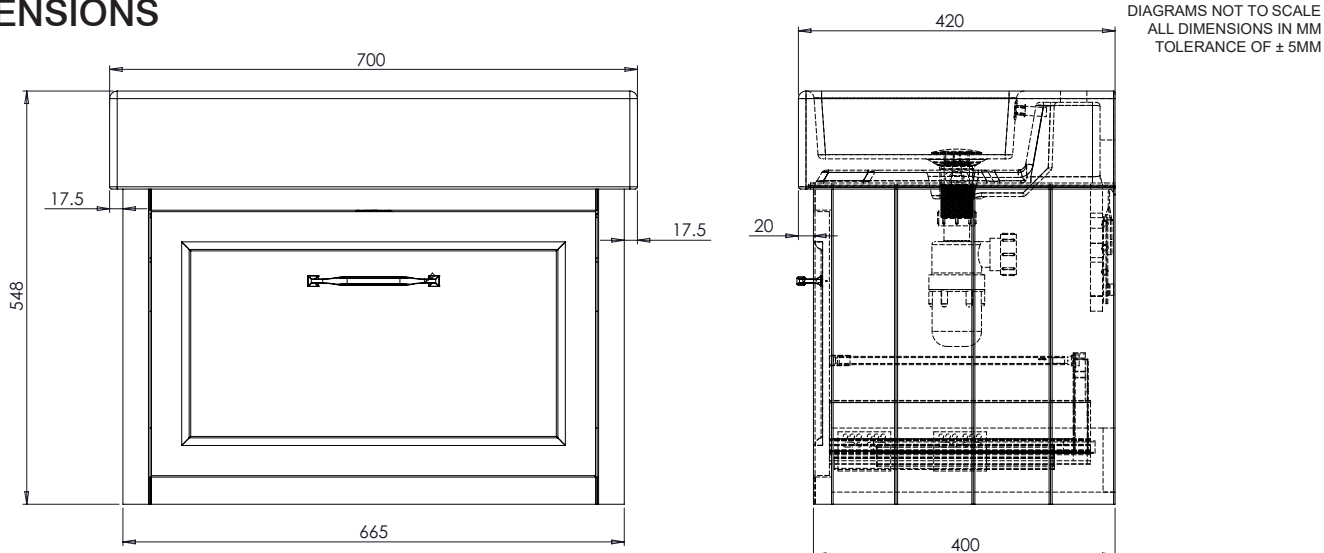

# 700 Wall Mounted Basin Unit

**ROPER RHODES®**  
BATH

NO.	DESCRIPTION	PRODUCT CODE	FIXINGS INCLUDED?	GROSS WEIGHT	NET WEIGHT
1	HAMPTON WALL MOUNTED BASIN UNIT	HAM700WM	YES	22kg	22kg
2	HAMPTON 710 COUNTERTOP BASIN	HAM700C	N/A	17.7kg	17.7kg

## DIMENSIONS

## FAQ

What is the depth of the units with the drawer open? 680mm

What is the depth of the drawer open? 120mm

What colour is the inside of the drawer? The inside of the drawer box is colour matched to the unit.