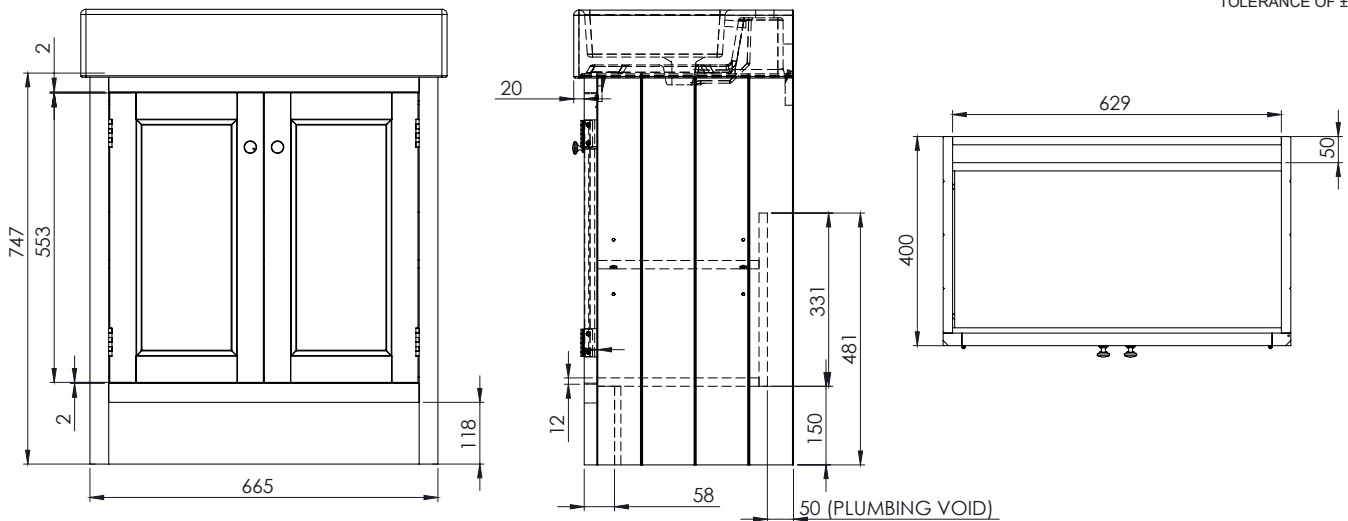

700 Basin Unit

ROPER RHODES®
BATH

NO.	DESCRIPTION	PRODUCT CODE	FIXINGS INCLUDED?	GROSS WEIGHT	NET WEIGHT
1	HAMPTON 700 BASIN UNIT	HAM700B	YES	23kg	23kg
2	HAMPTON 710 COUNTERTOP BASIN	HAM700C	N/A	17.7kg	17.7kg

DIMENSIONS

DIAGRAMS NOT TO SCALE
ALL DIMENSIONS IN MM
TOLERANCE OF ± 5MM

FAQ

Can I repair small areas of damage? Yes, we can supply small touch up paint pens for small paint repairs.

How is the unit secured in place? The unit can be secured to the wall through the upper brace at the rear of the unit. Fixings not supplied.