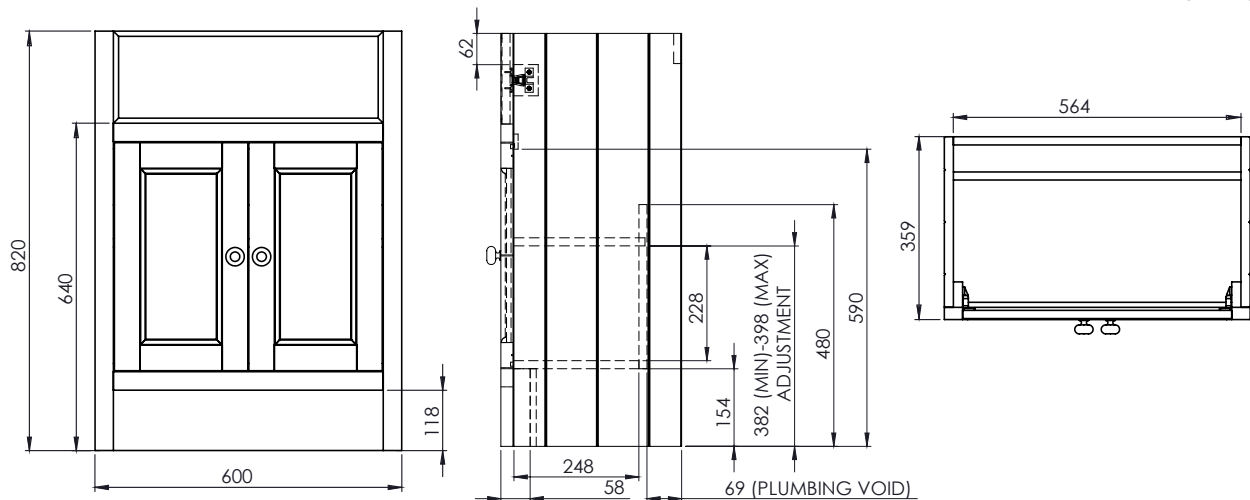

600 Semi-countertop basin unit

ROPER RHODES®
BATH

NO.	DESCRIPTION	PRODUCT CODE	FIXINGS INCLUDED?	GROSS WEIGHT	NET WEIGHT
1	HAMPTON 600M SEMI COUNTER TOP UNIT	HAM600SCT	YES	23.3kg	23.3kg

DIMENSIONS

DIAGRAMS NOT TO SCALE
ALL DIMENSIONS IN MM
TOLERANCE OF ± 5MM

FAQ

What is the depth of the unit with the door open? 630mm

What is the width of the unit with the door open? 1040mm

What is the gap between the wall and the back of the basin? 45mm

How deep are the shelves? 260mm