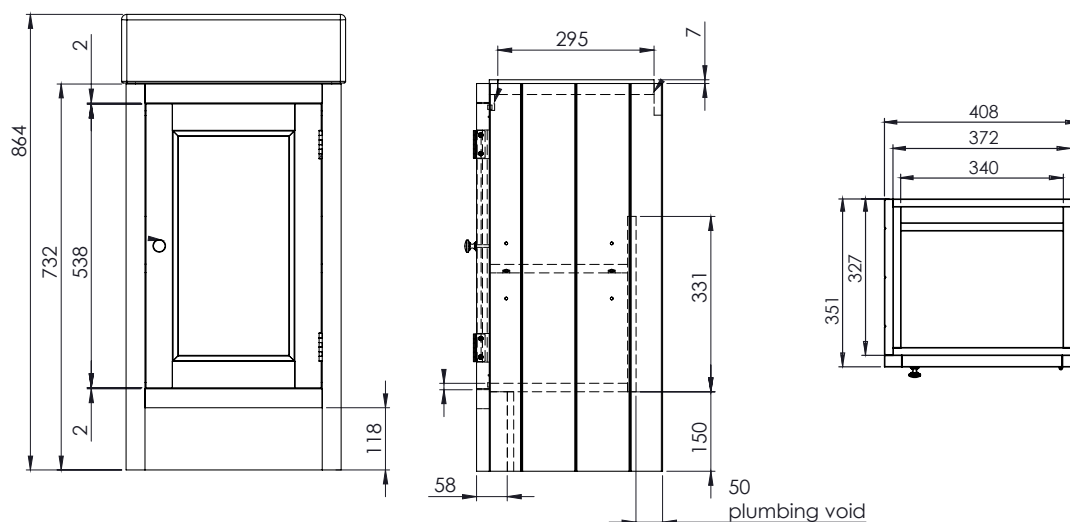

# 400 Cloakroom Basin Unit

**ROPER RHODES®**  
BATH

**Handle Specification: Chalk White**  
No. of Handles - 1  
Screw Dimensions - 1 x (4mm x30mm)

**All other finishes:**  
No. of Handles - 1  
Screw Dimensions 1 x (4mm x 29mm)

NO.	DESCRIPTION	PRODUCT CODE	FIXINGS INCLUDED?	GROSS WEIGHT	NET WEIGHT
1	HAMPTON 450 CLOAKROOM UNIT	HAM450B	YES	16.3kg	16.3kg
2	HAMPTON CLOAKROOM BASIN	HAM450C	N/A	12.1kg	12.1kg

## DIMENSIONS

DIAGRAMS NOT TO SCALE  
ALL DIMENSIONS IN MM  
TOLERANCE OF ± 5MM

## FAQ

- What is the depth of the unit with the door open? 690mm
- What is the width of the unit with the door open? 700mm
- Can the door be hung from either side? Yes, pilot holes are made in the frame so that the hinge can be positioned on either side.
- Can I use different handles? The unit is supplied with a pilot hole for the standard handle, but others can be drilled by the fitter.
- Can I repair small areas of damage? Yes, we can supply small touch up paint pens for small paint repairs.
- Can I repair small areas of damage? Yes, we can supply small touch up paint pens for small paint repairs.