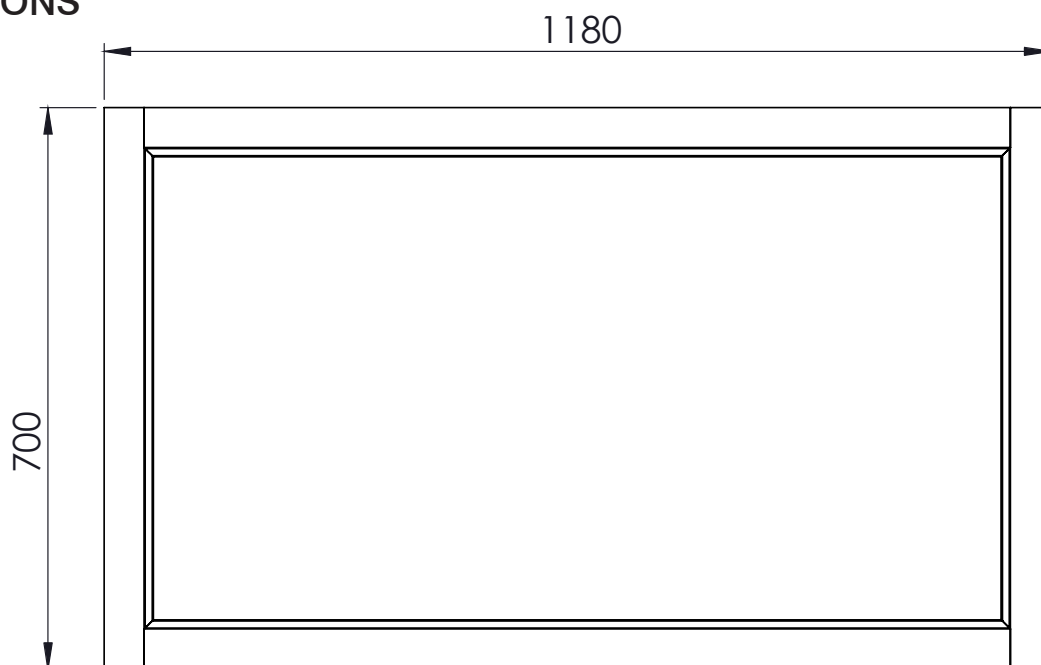

1200 Mirror

ROPER RHODES®
BATH

FINISHES

	
.VN VANILLA	.MC MOCHA
	
.SG SLATE GREY	.PW PEWTER
	
.W CHALK WHITE	

NO.	DESCRIPTION	PRODUCT CODE	FIXINGS INCLUDED?	GROSS WEIGHT	NET WEIGHT
1	HAMPTON 1200 MIRROR	HAM1200M	YES	10.95kg	10.95kg

DIMENSIONS

DIAGRAMS NOT TO SCALE
ALL DIMENSIONS IN MM
TOLERANCE OF ± 5MM

FAQ